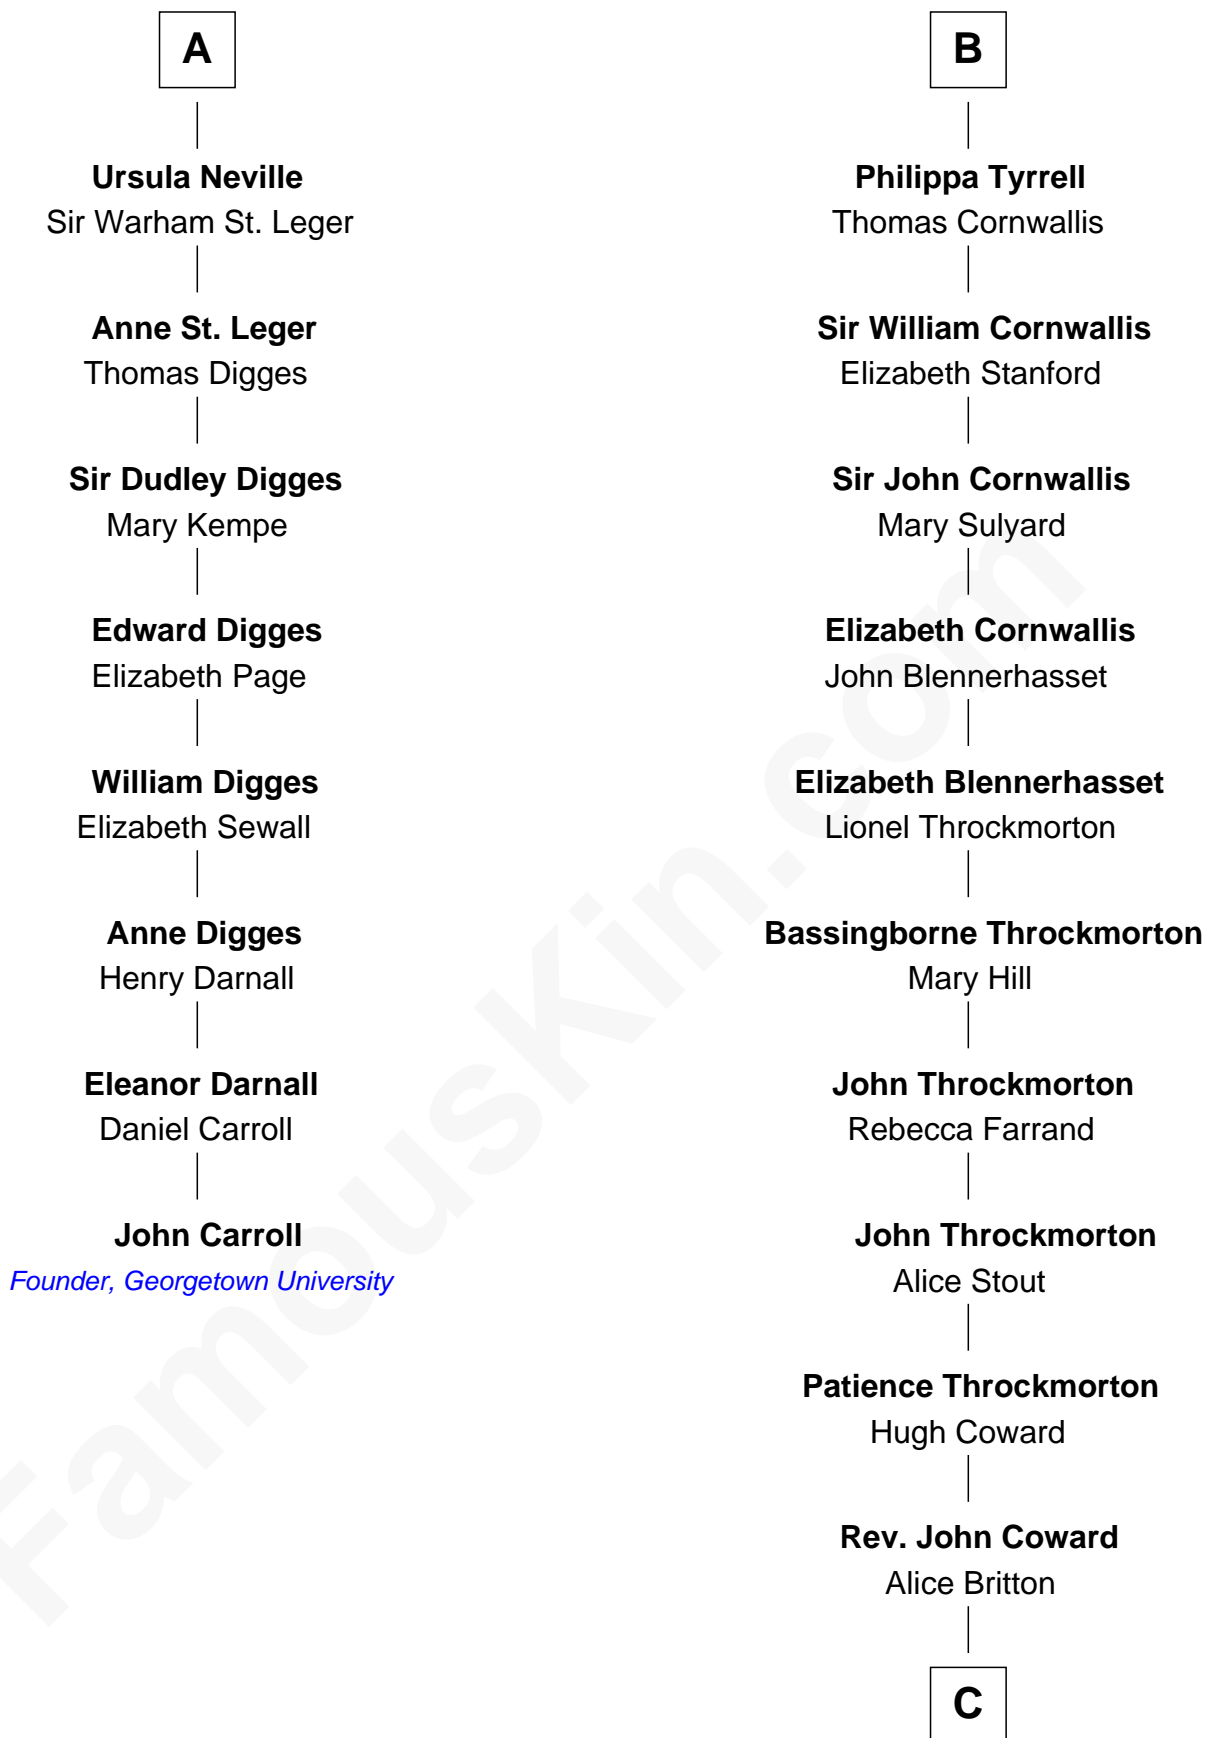

FamousKin.com

Relationship Chart of

John Carroll

Founder of Georgetown University

14th cousin 6 times removed of

General James Longstreet

Confederate Army - U.S. Civil War

C

Deliverance Coward
James FitzRandolph

Hannah FitzRandolph
William Longstreet

James Longstreet
Mary Anna Dent

General James Longstreet
Confederate Army - U.S. Civil War