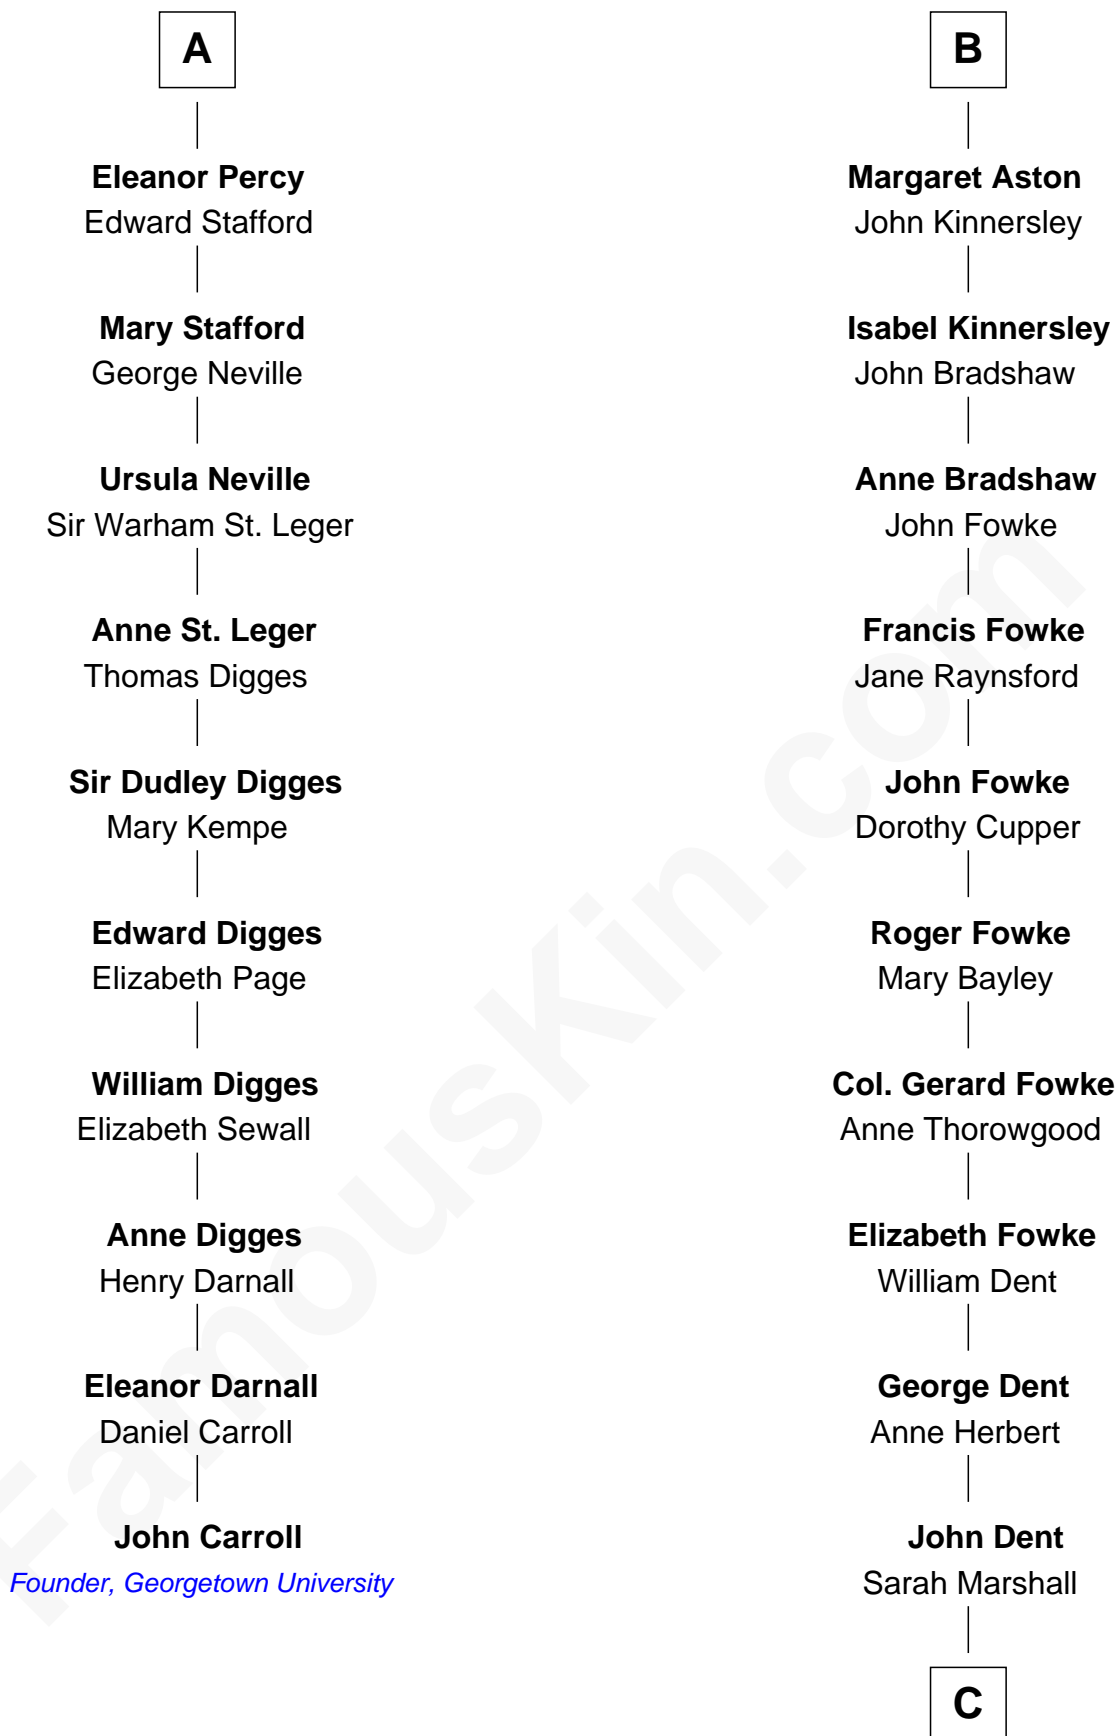

FamousKin.com

Relationship Chart of

John Carroll

Founder of Georgetown University

16th cousin 3 times removed of

General James Longstreet

Confederate Army - U.S. Civil War

C

Thomas Marshall Dent

Anne Magruder

Mary Anna Dent

James Longstreet

General James Longstreet

Confederate Army - U.S. Civil War

FamousKin.com