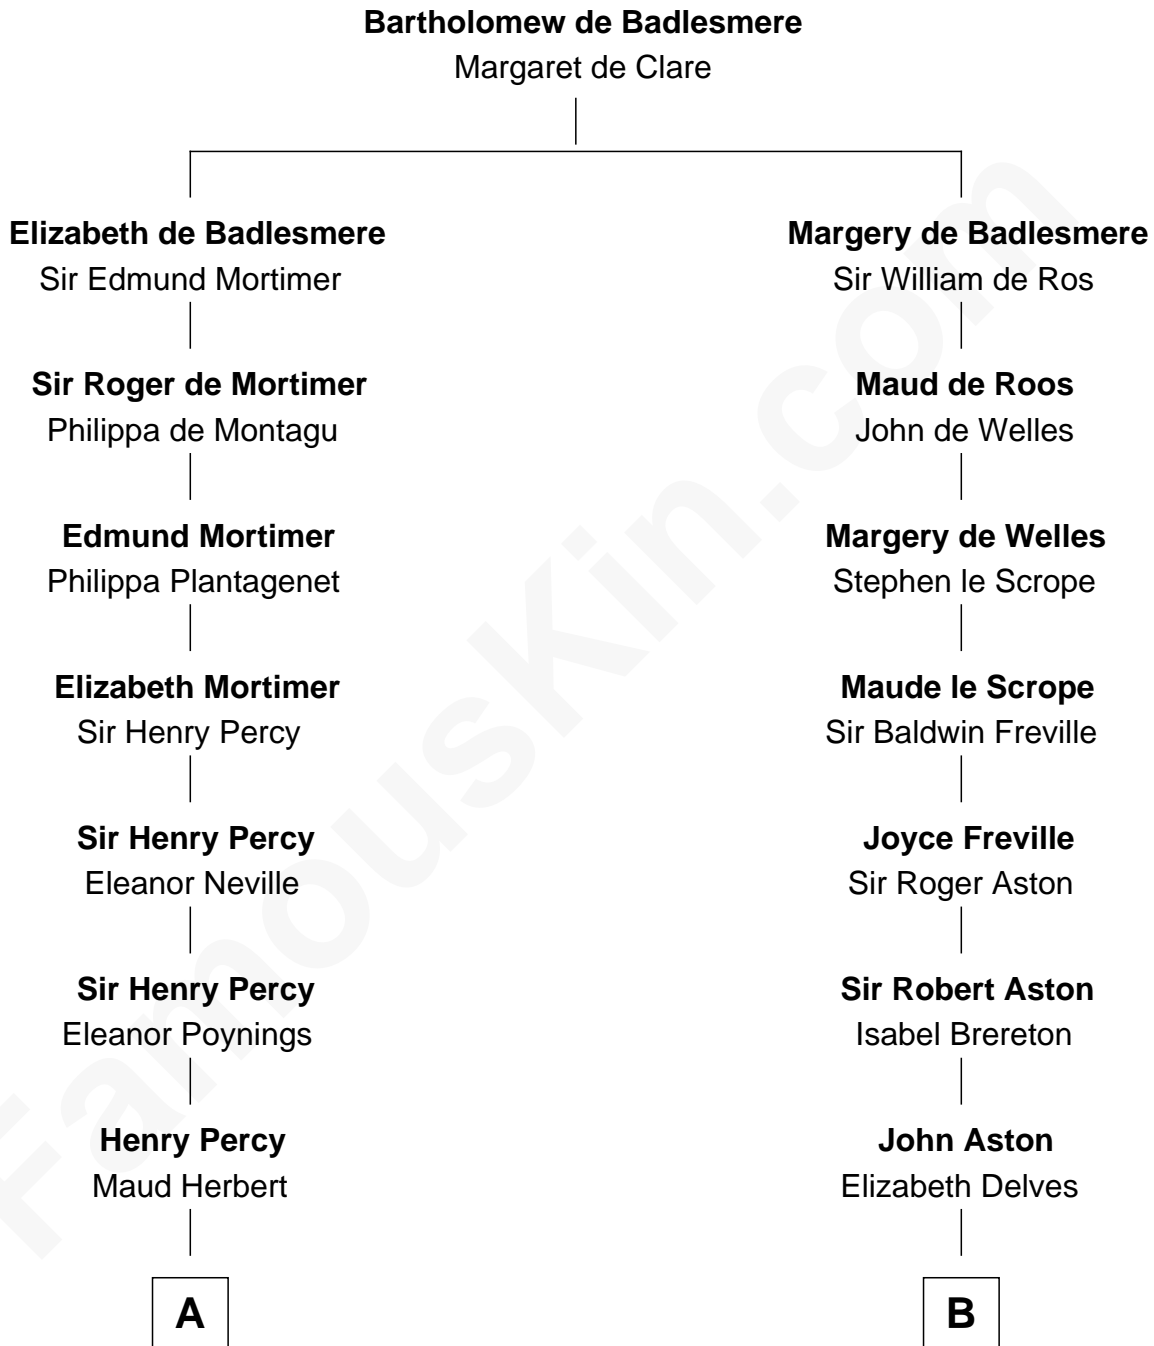

FamousKin.com

Relationship Chart of

John Carroll

Founder of Georgetown University

16th cousin 3 times removed of

General James Longstreet

Confederate Army - U.S. Civil War

C

Thomas Marshall Dent

Anne Magruder

Mary Anna Dent

James Longstreet

General James Longstreet

Confederate Army - U.S. Civil War

FamousKin.com