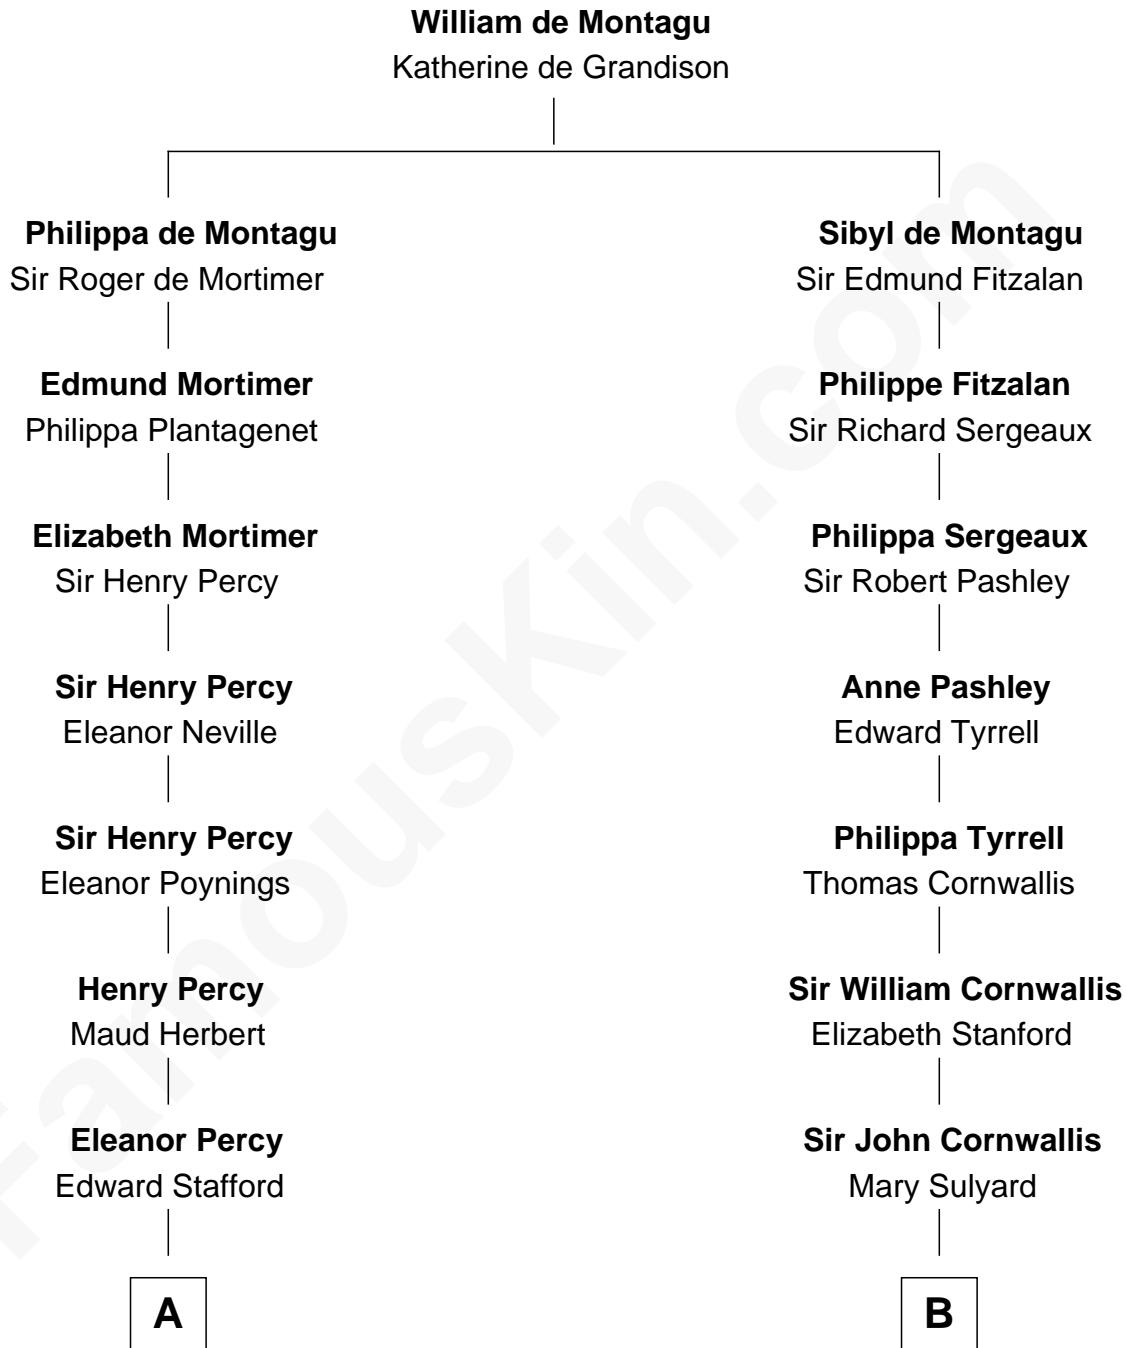

FamousKin.com

Relationship Chart of

John Carroll

Founder of Georgetown University

15th cousin 2 times removed of

General James Longstreet

Confederate Army - U.S. Civil War

A

Mary Stafford
George Neville

Ursula Neville
Sir Warham St. Leger

Anne St. Leger
Thomas Digges

Sir Dudley Digges
Mary Kempe

Edward Digges
Elizabeth Page

William Digges
Elizabeth Sewall

Anne Digges
Henry Darnall

Eleanor Darnall
Daniel Carroll

John Carroll

Founder, Georgetown University

B

Elizabeth Cornwallis
John Blennerhasset

Elizabeth Blennerhasset
Lionel Throckmorton

Bassingborne Throckmorton
Mary Hill

John Throckmorton
Rebecca Farrand