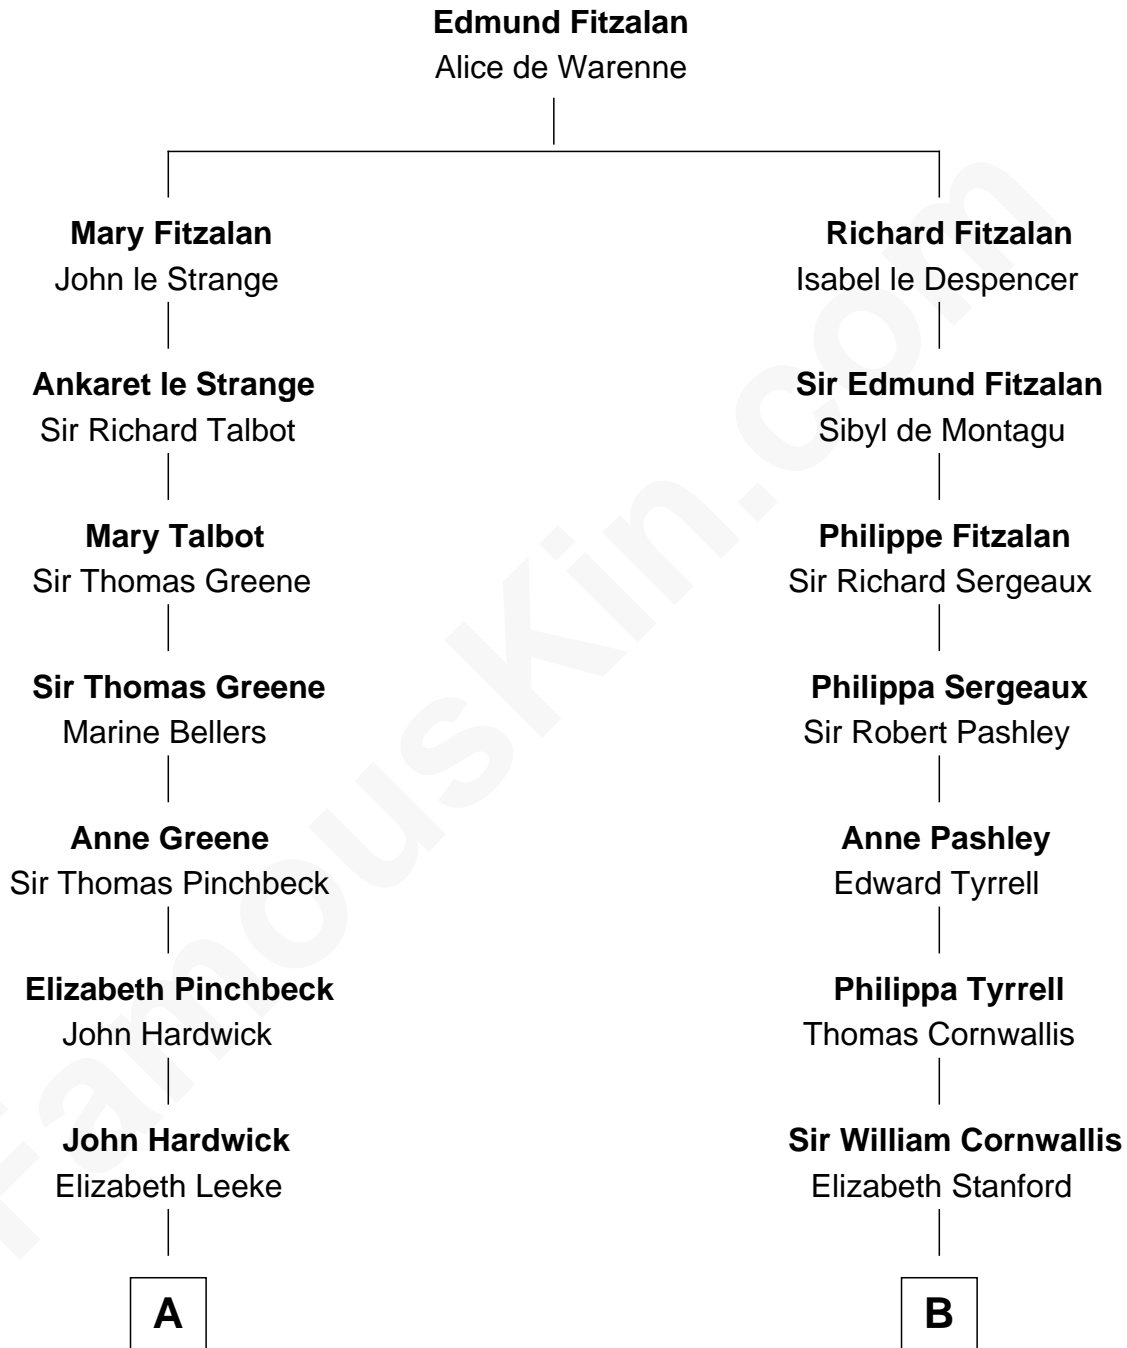

## Relationship Chart of

### John Carroll

*Founder of Georgetown University*

14th cousin 4 times removed of

**General James Longstreet**

*Confederate Army - U.S. Civil War*

C

James Longstreet

Mary Anna Dent