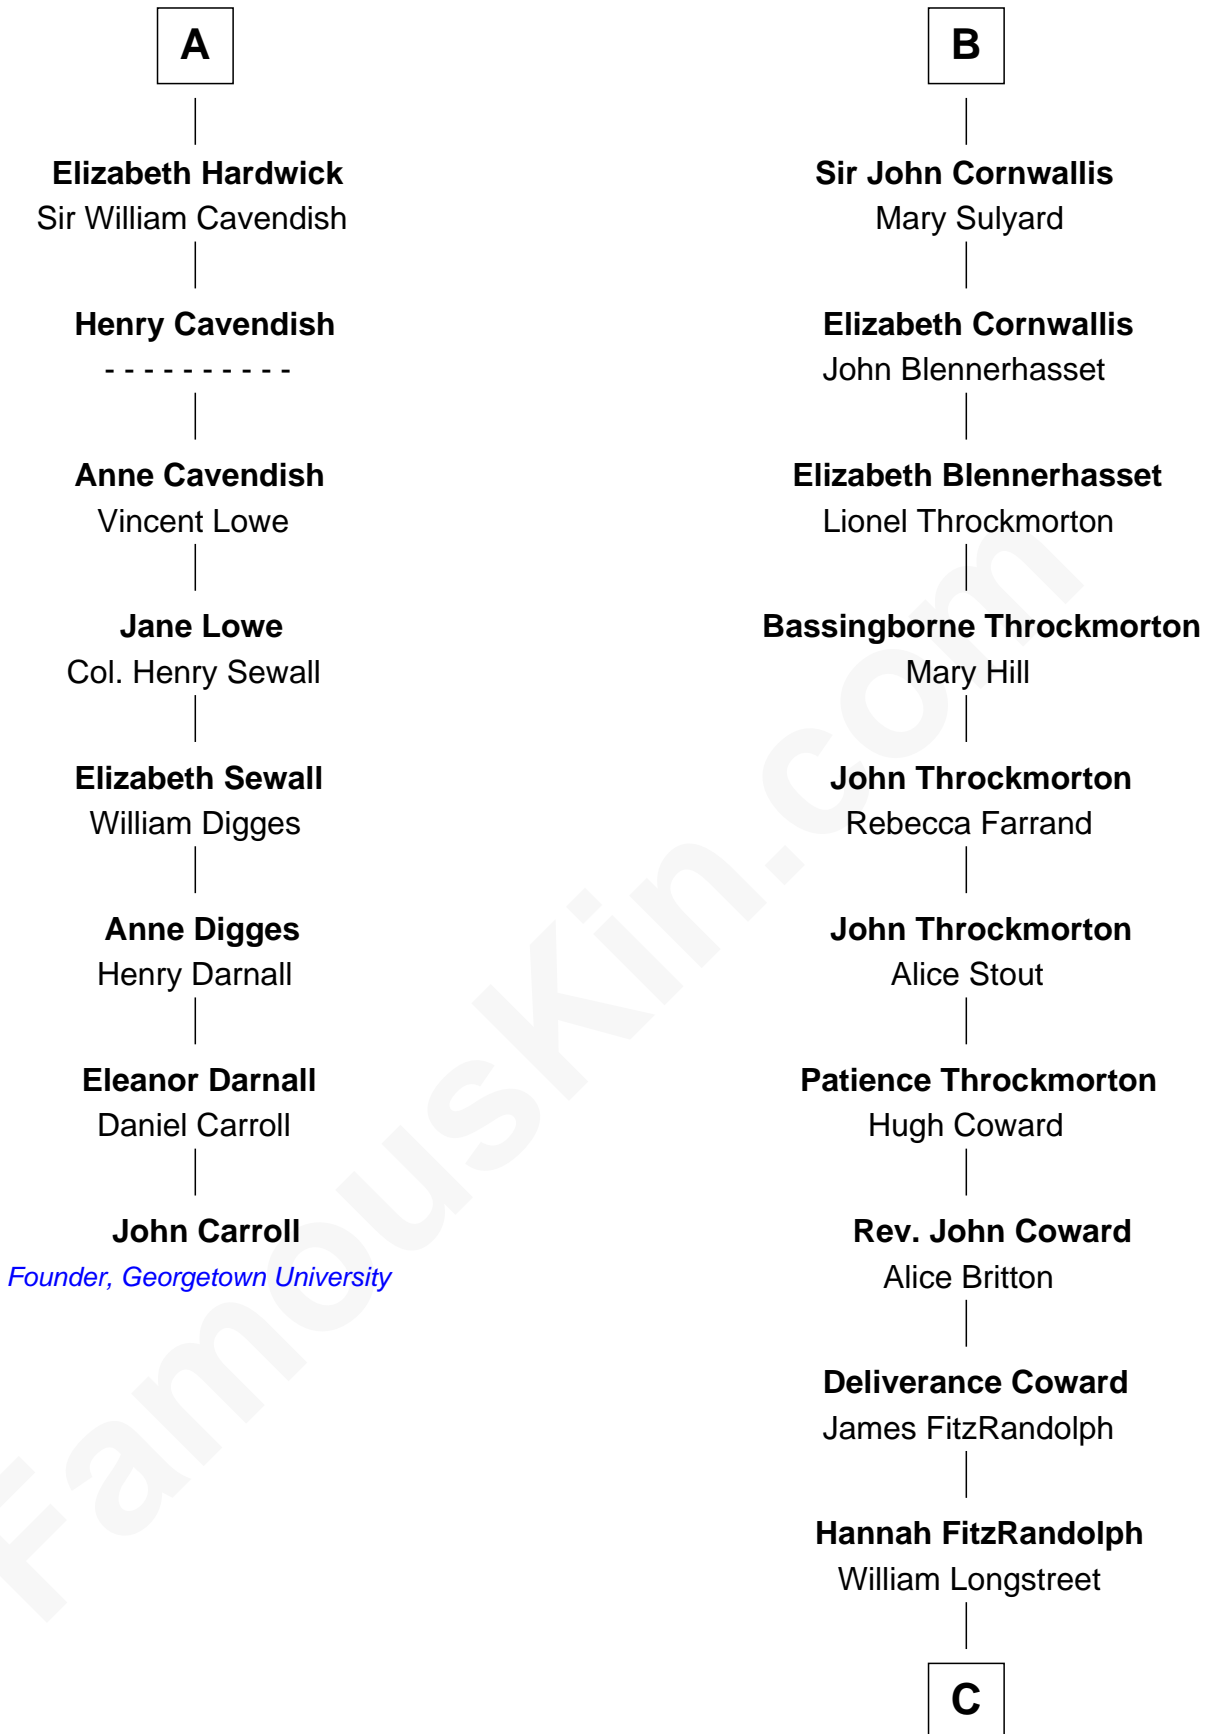

## Relationship Chart of

### John Carroll

*Founder of Georgetown University*

14th cousin 4 times removed of

**General James Longstreet**

*Confederate Army - U.S. Civil War*

C

James Longstreet

Mary Anna Dent