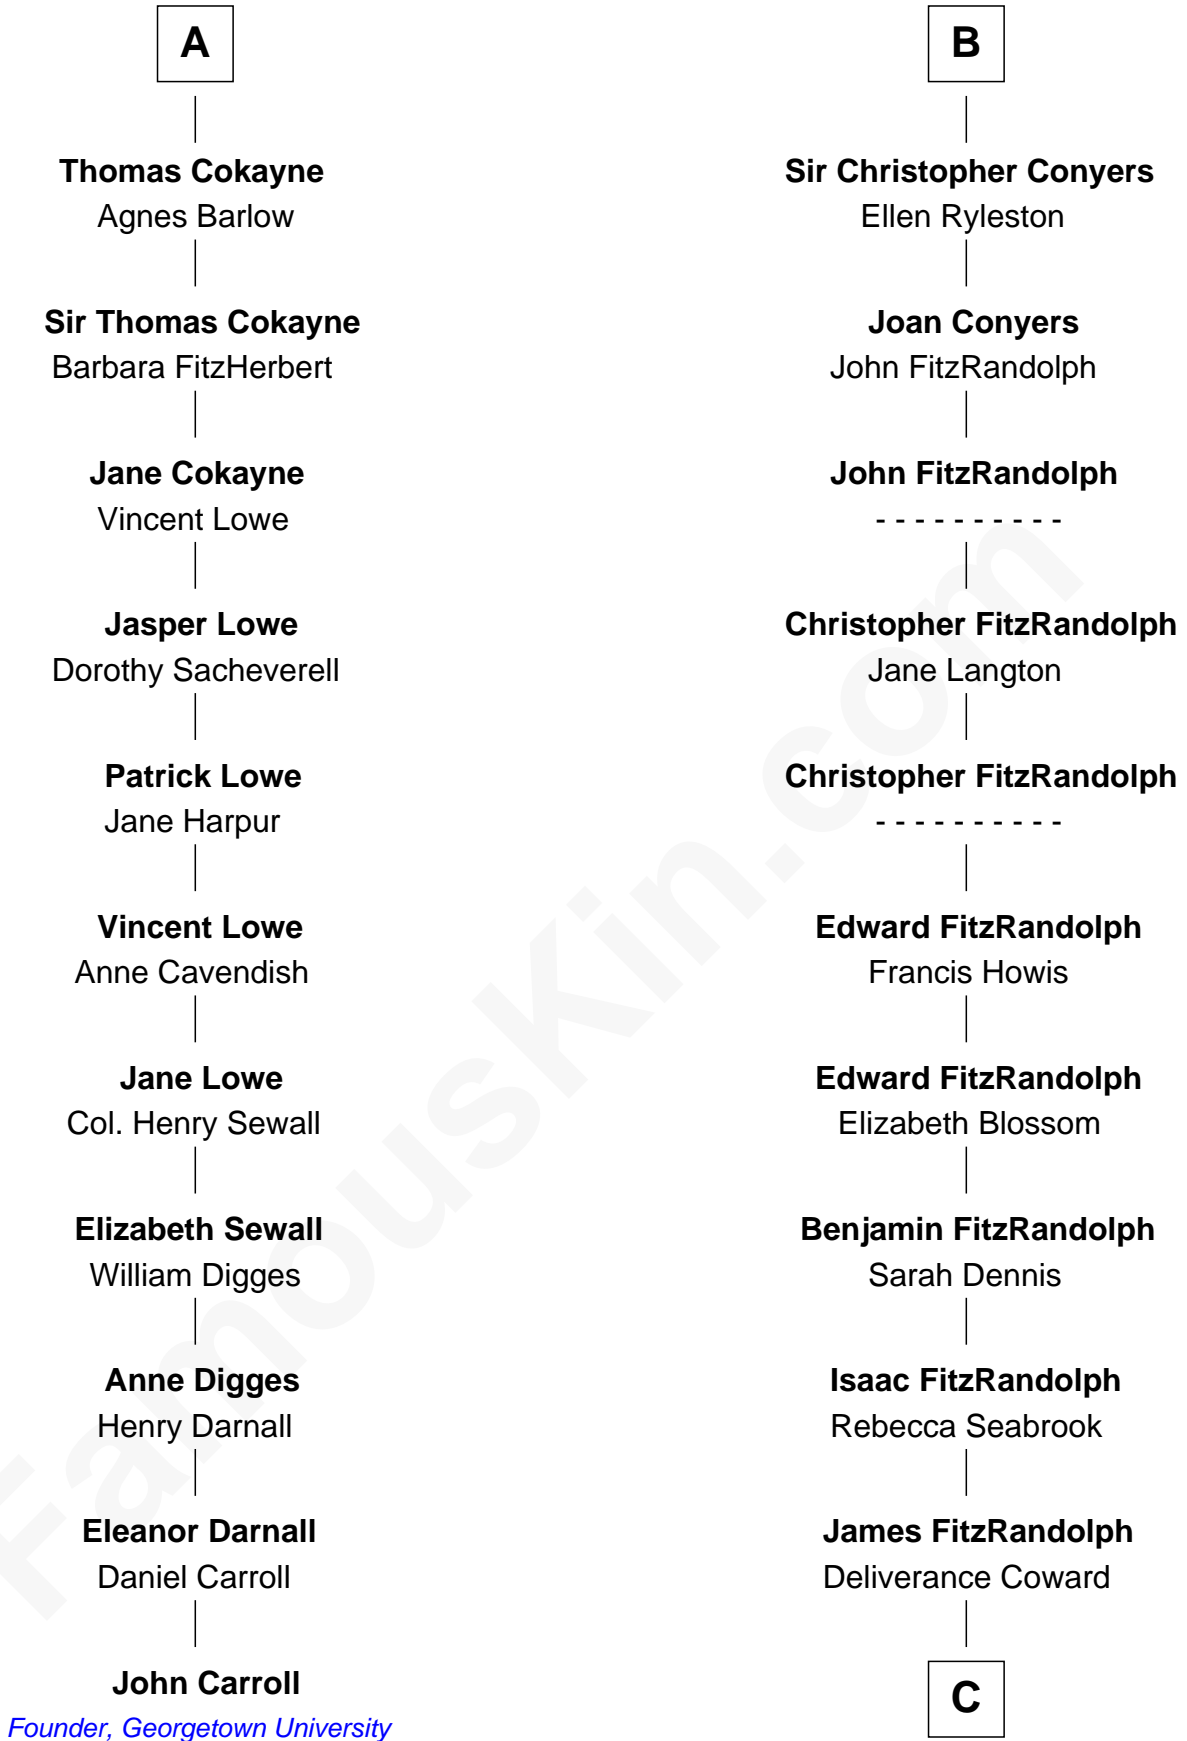

## Relationship Chart of

### John Carroll

Founder of Georgetown University

17th cousin 2 times removed of

**General James Longstreet**

Confederate Army - U.S. Civil War

C

Hannah FitzRandolph

William Longstreet

James Longstreet

Mary Anna Dent

General James Longstreet

*Confederate Army - U.S. Civil War*

FamousKin.com