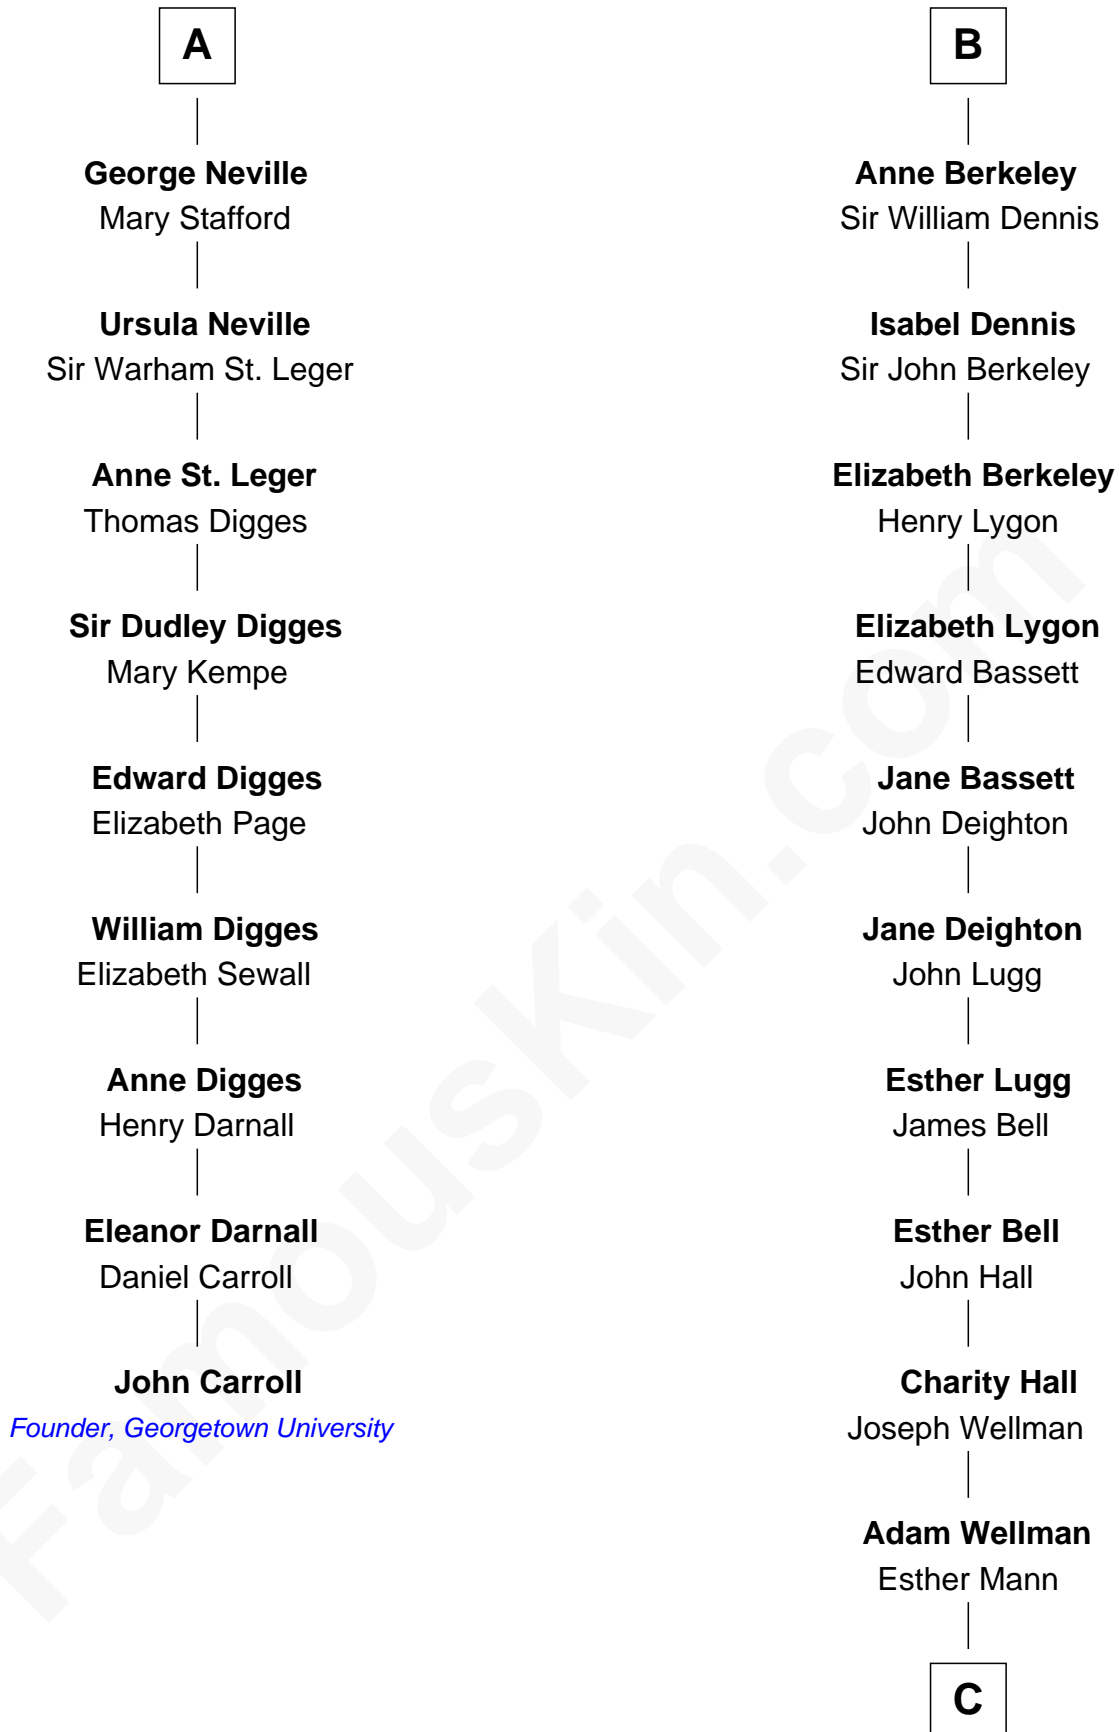

FamousKin.com

Relationship Chart of

John Carroll

Founder of Georgetown University

15th cousin 5 times removed of

Jack London

Author of "The Call of the Wild"

C

—
Joel Wellman

Betsey Baker

—
Marshall Daniel Wellman

Eleanor Garrett Jones

—
Flora Wellman

William Henry Chaney

—
Jack London

Author of "The Call of the Wild"