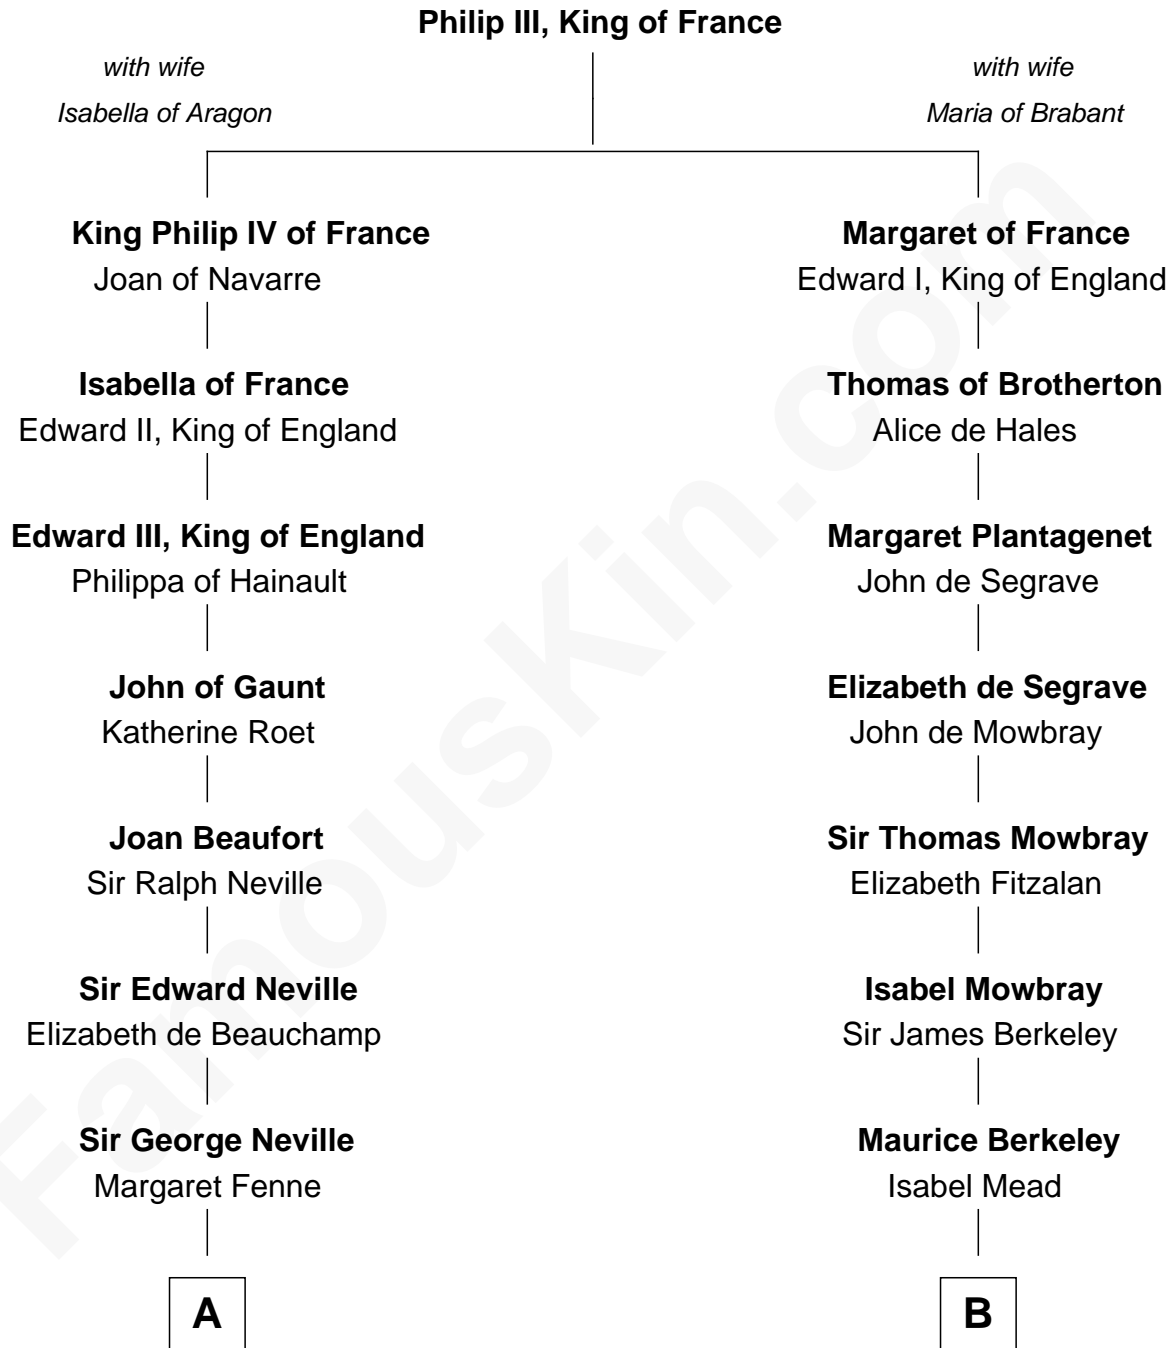

FamousKin.com

Relationship Chart of

John Carroll

Founder of Georgetown University

15th cousin 5 times removed of

Jack London

Author of "The Call of the Wild"

C

—
Joel Wellman

Betsey Baker

—
Marshall Daniel Wellman

Eleanor Garrett Jones

—
Flora Wellman

William Henry Chaney

—
Jack London

Author of "The Call of the Wild"