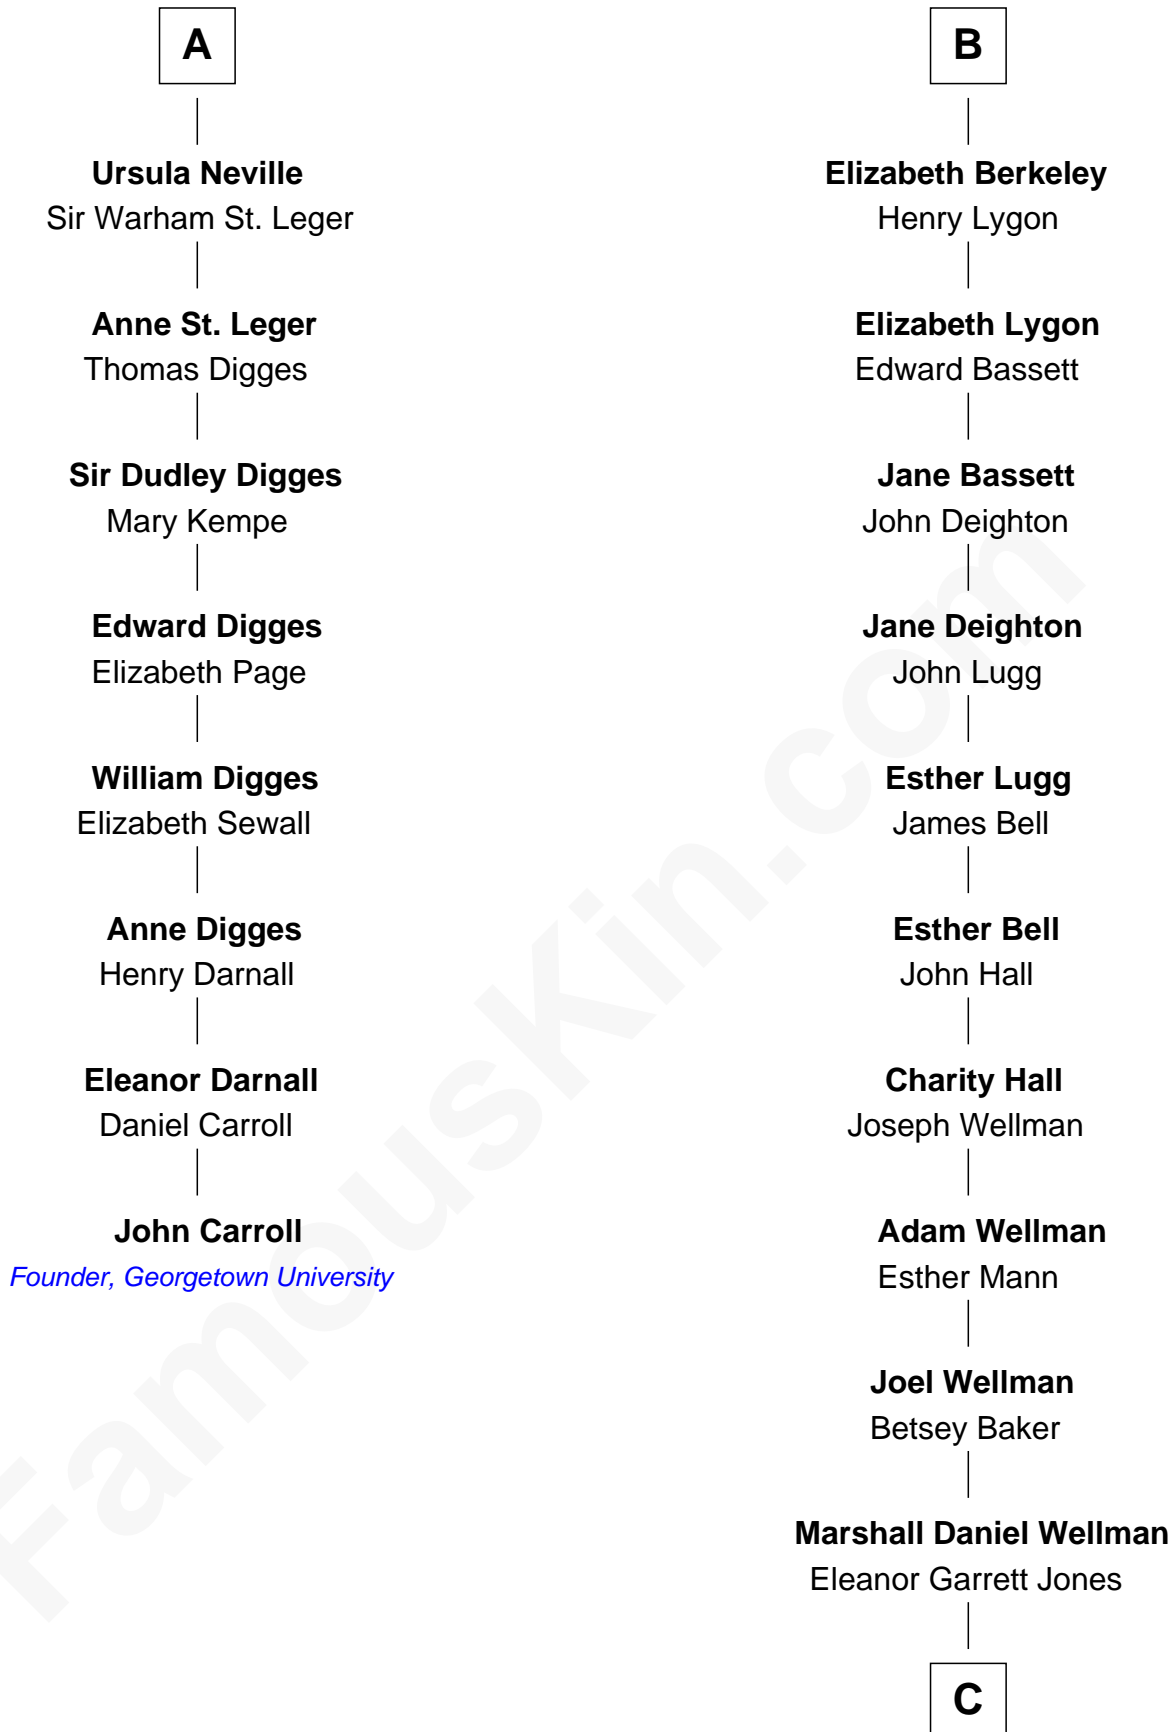

# FamousKin.com Relationship Chart of

**John Carroll**

*Founder of Georgetown University*

**14th cousin 4 times removed of**

**Jack London**

*Author of "The Call of the Wild"*

**Sir Maurice de Berkeley**

Eve la Zouche

Margaret - - - - -

**Thomas Berkeley**

Catherine Botetourte

**Maurice Berkeley**

Johanna Denham

**Maurice Berkeley**

Ellen Montfort

**Sir William Berkeley**

Anne Stafford

**Richard Berkeley**

Elizabeth Conningsby

**Sir John Berkeley**

Isabel Dennis

**B**

C

Flora Wellman  
William Henry Chaney