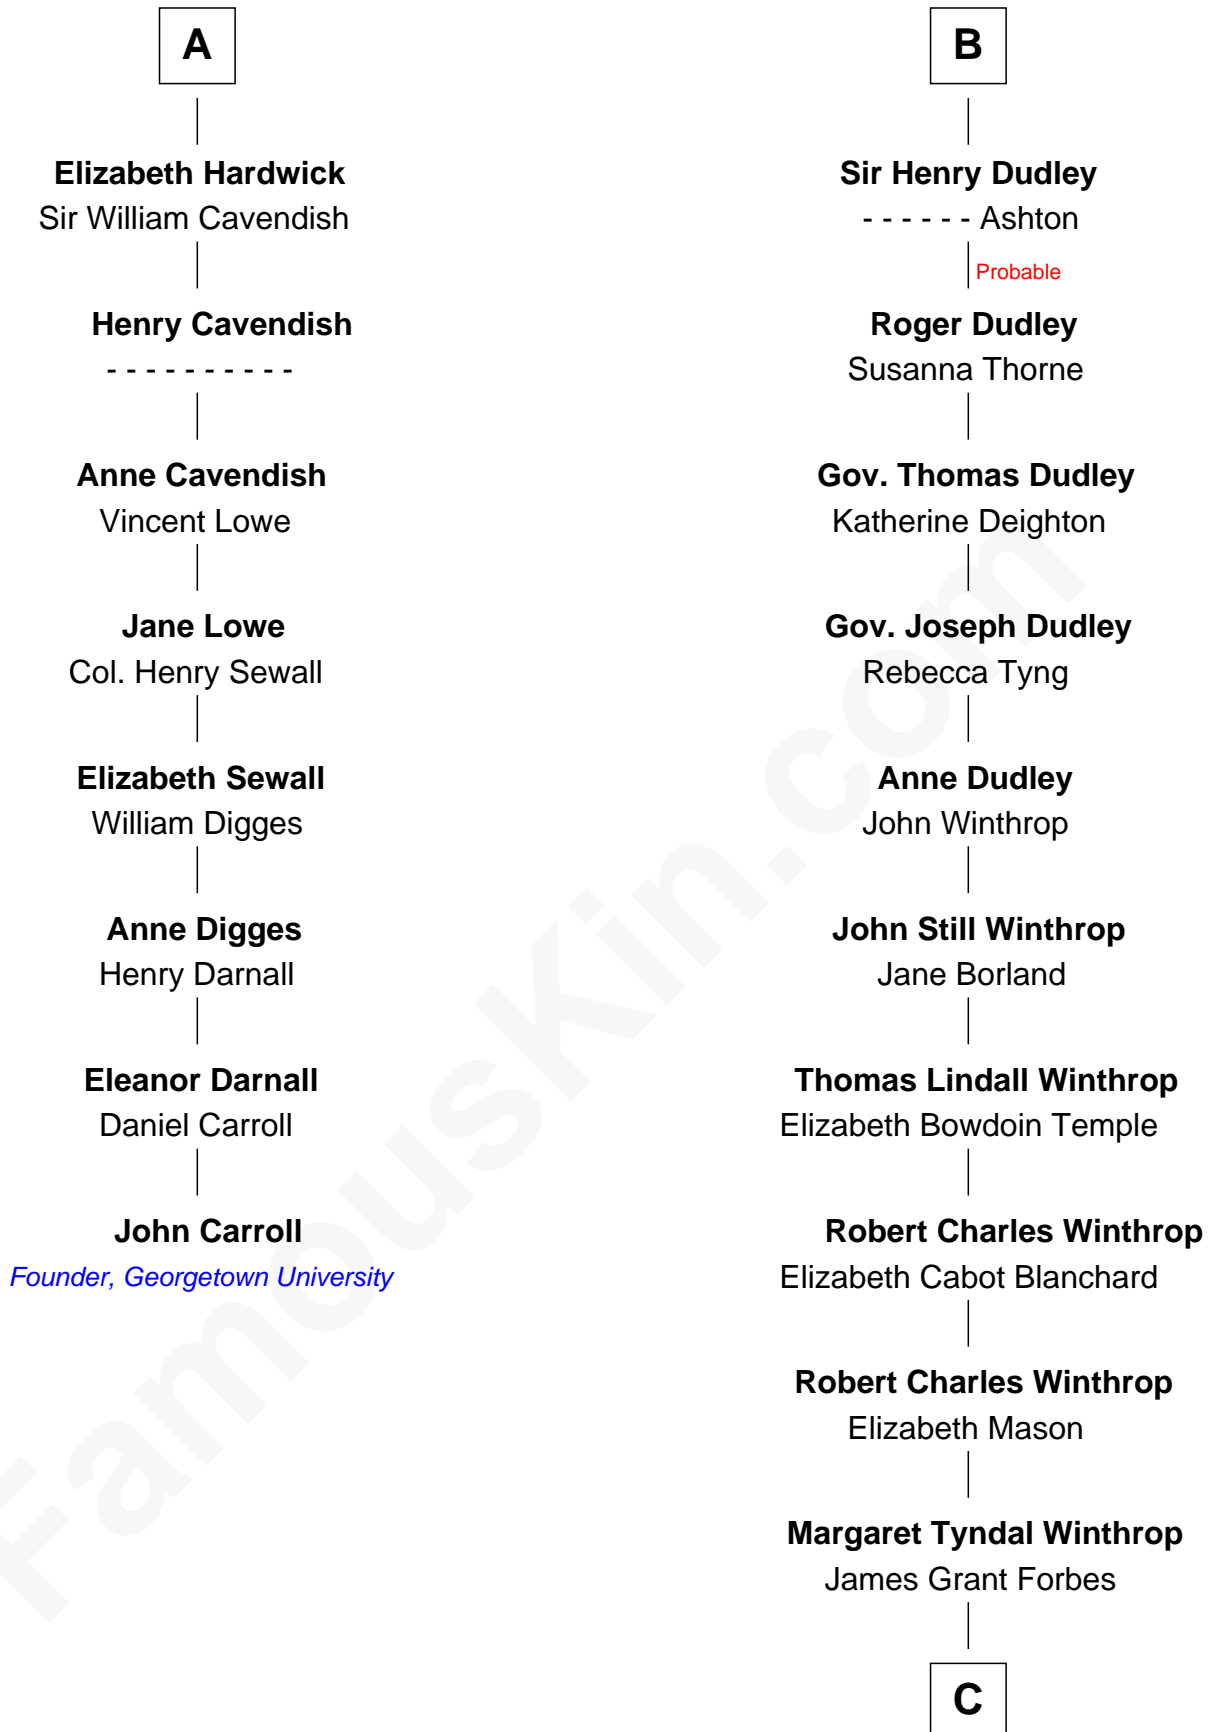

FamousKin.com Relationship Chart of

John Carroll

Founder of Georgetown University

14th cousin 4 times removed of

John Kerry

68th U.S. Secretary of State

Edmund Fitzalan

Alice de Warenne

C

—
Rosemary Isabel Forbes

Richard John Kerry

—
John Kerry

68th U.S. Secretary of State

FamousKin.com