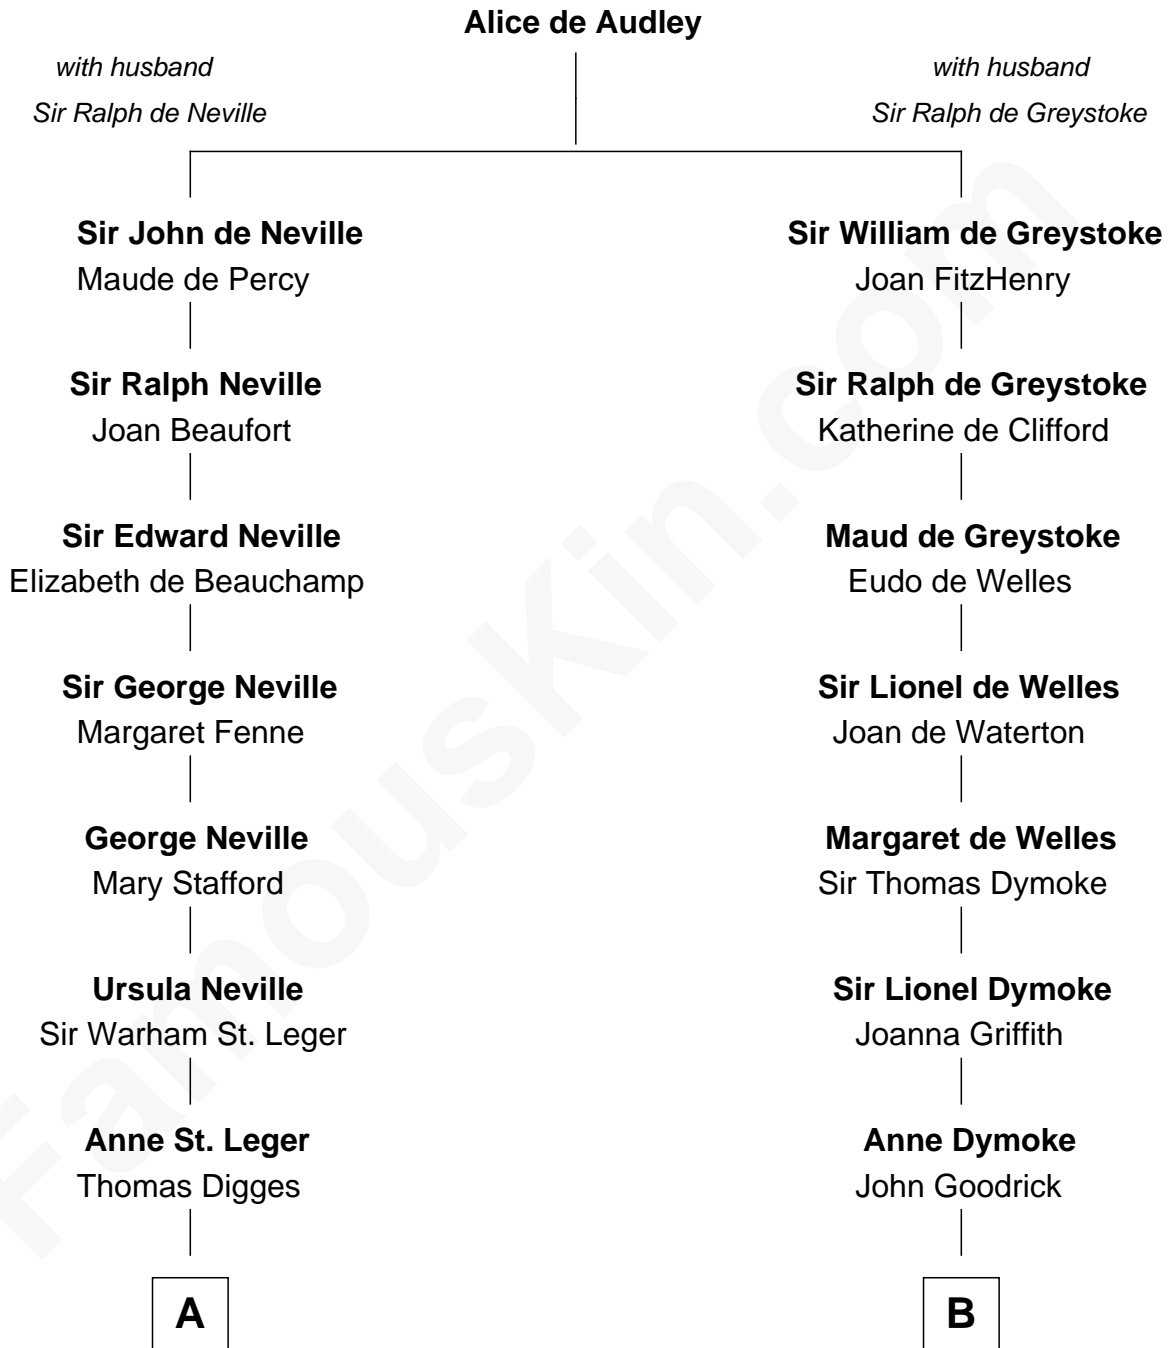

FamousKin.com

Relationship Chart of

John Carroll

Founder of Georgetown University

12th cousin 8 times removed of

Lucille Ball

TV Actress - "I Love Lucy"

C

George Osborn Durrell

Anne Jane Jewell

Nellie Rebecca Durrell

Jasper Clinton Ball

Henry Durrell Ball

Desiree Evelyn Hunt

Lucille Ball

TV Actress - "I Love Lucy"