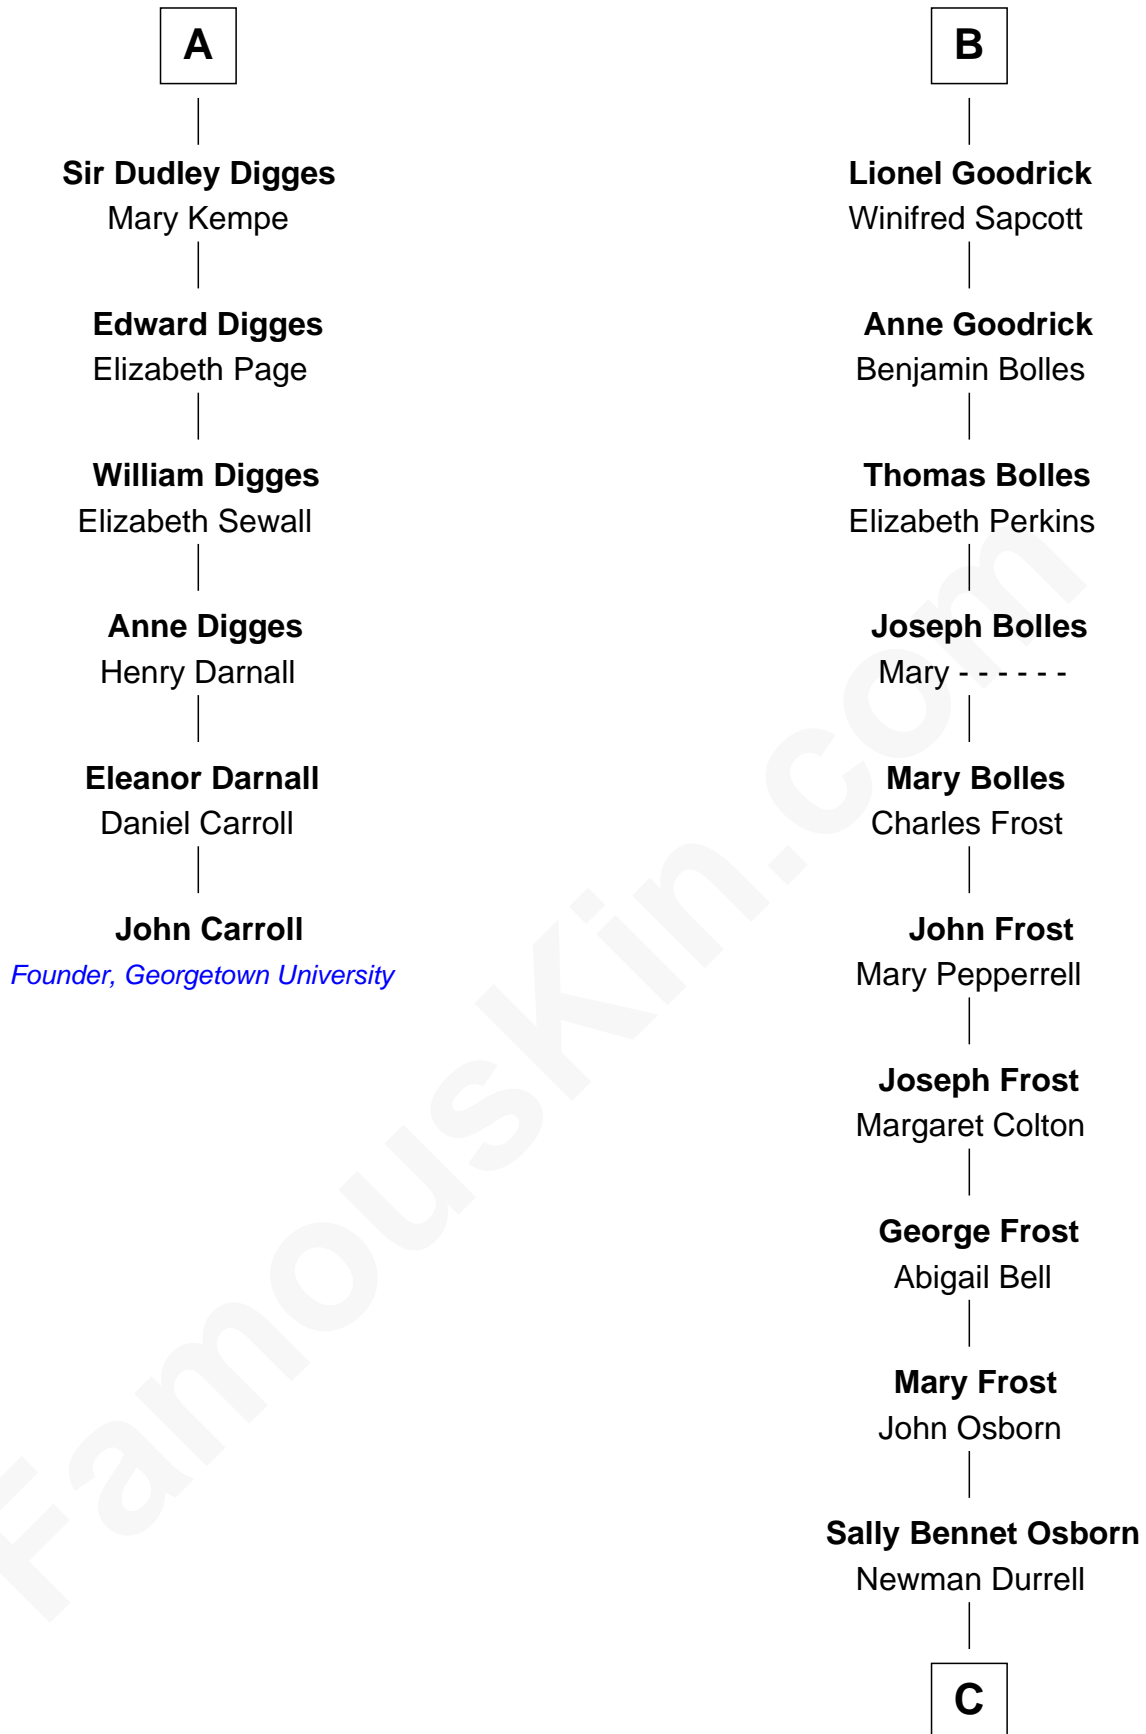

FamousKin.com

Relationship Chart of

John Carroll

Founder of Georgetown University

12th cousin 8 times removed of

Lucille Ball

TV Actress - "I Love Lucy"

C

George Osborn Durrell

Anne Jane Jewell

Nellie Rebecca Durrell

Jasper Clinton Ball

Henry Durrell Ball

Desiree Evelyn Hunt

Lucille Ball

TV Actress - "I Love Lucy"