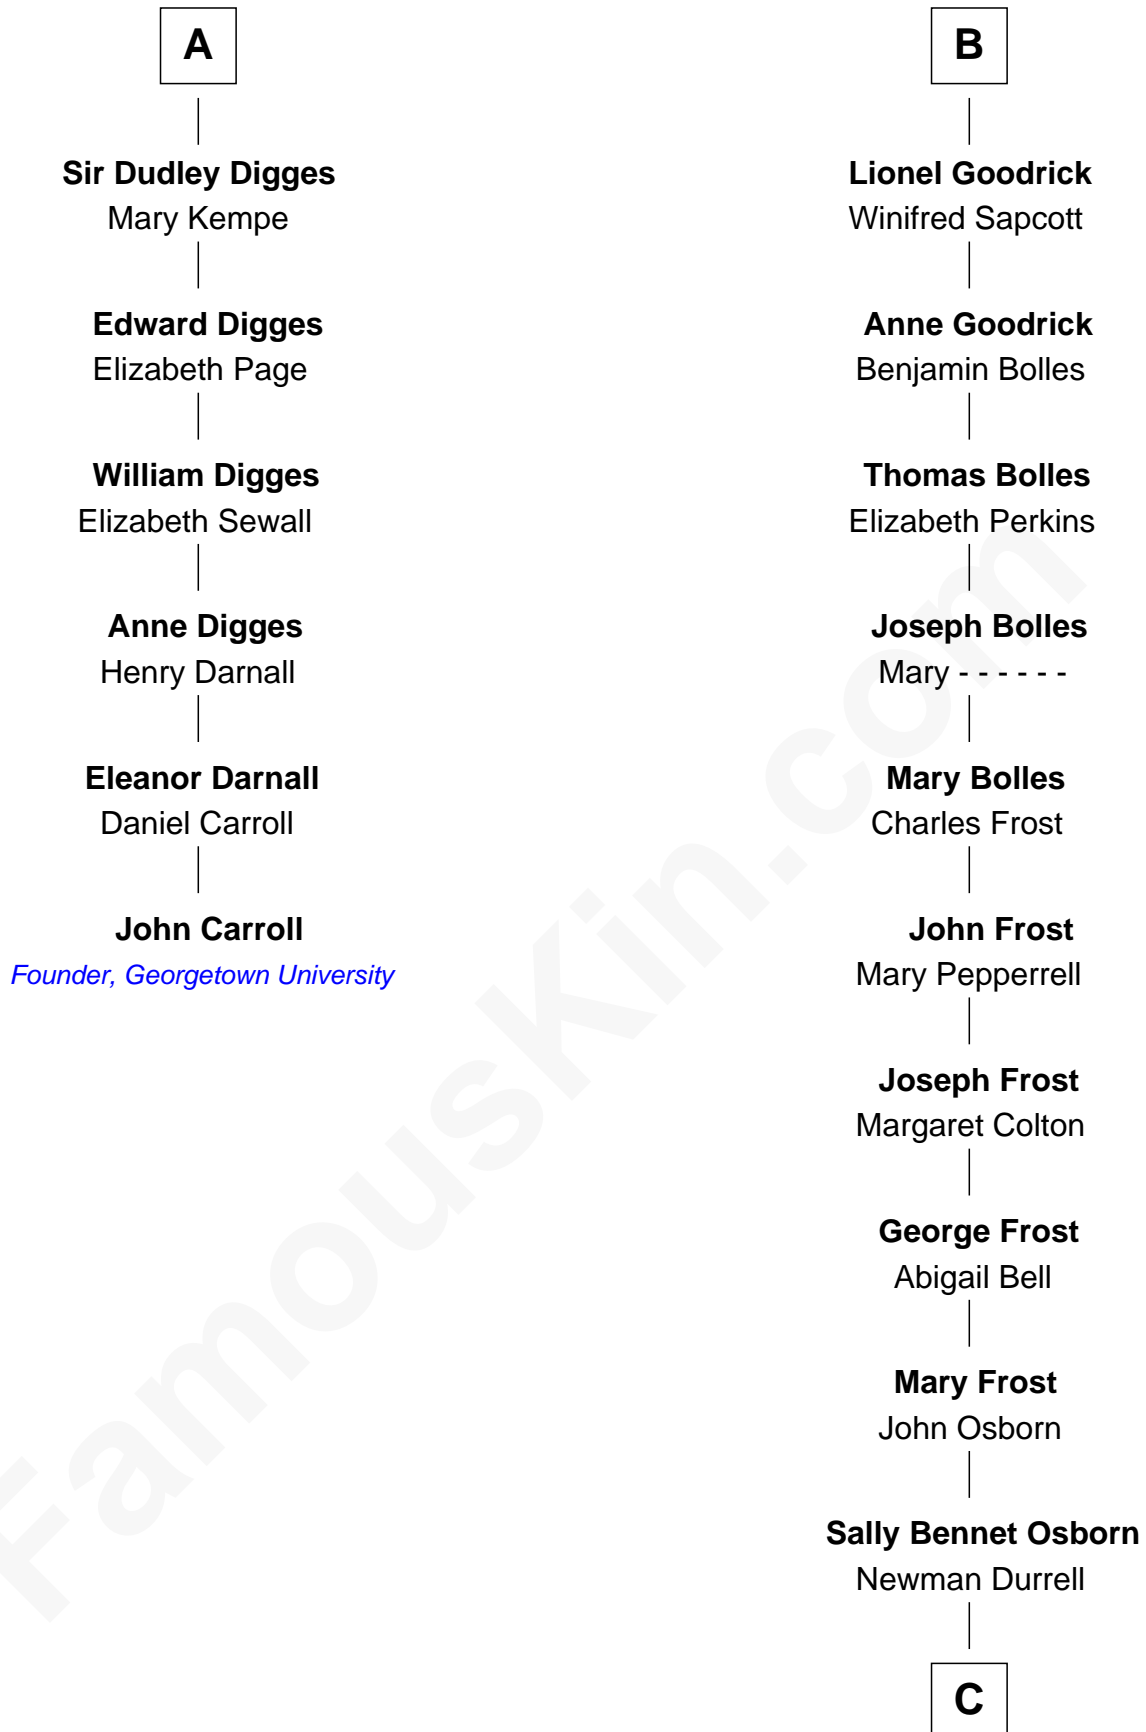

FamousKin.com Relationship Chart of

John Carroll

Founder of Georgetown University

12th cousin 8 times removed of

Lucille Ball

TV Actress - "I Love Lucy"

Sir Henry de Percy

Idoine de Clifford

C

George Osborn Durrell

Anne Jane Jewell

Nellie Rebecca Durrell

Jasper Clinton Ball

Henry Durrell Ball

Desiree Evelyn Hunt

Lucille Ball

TV Actress - "I Love Lucy"

FamousKin.com