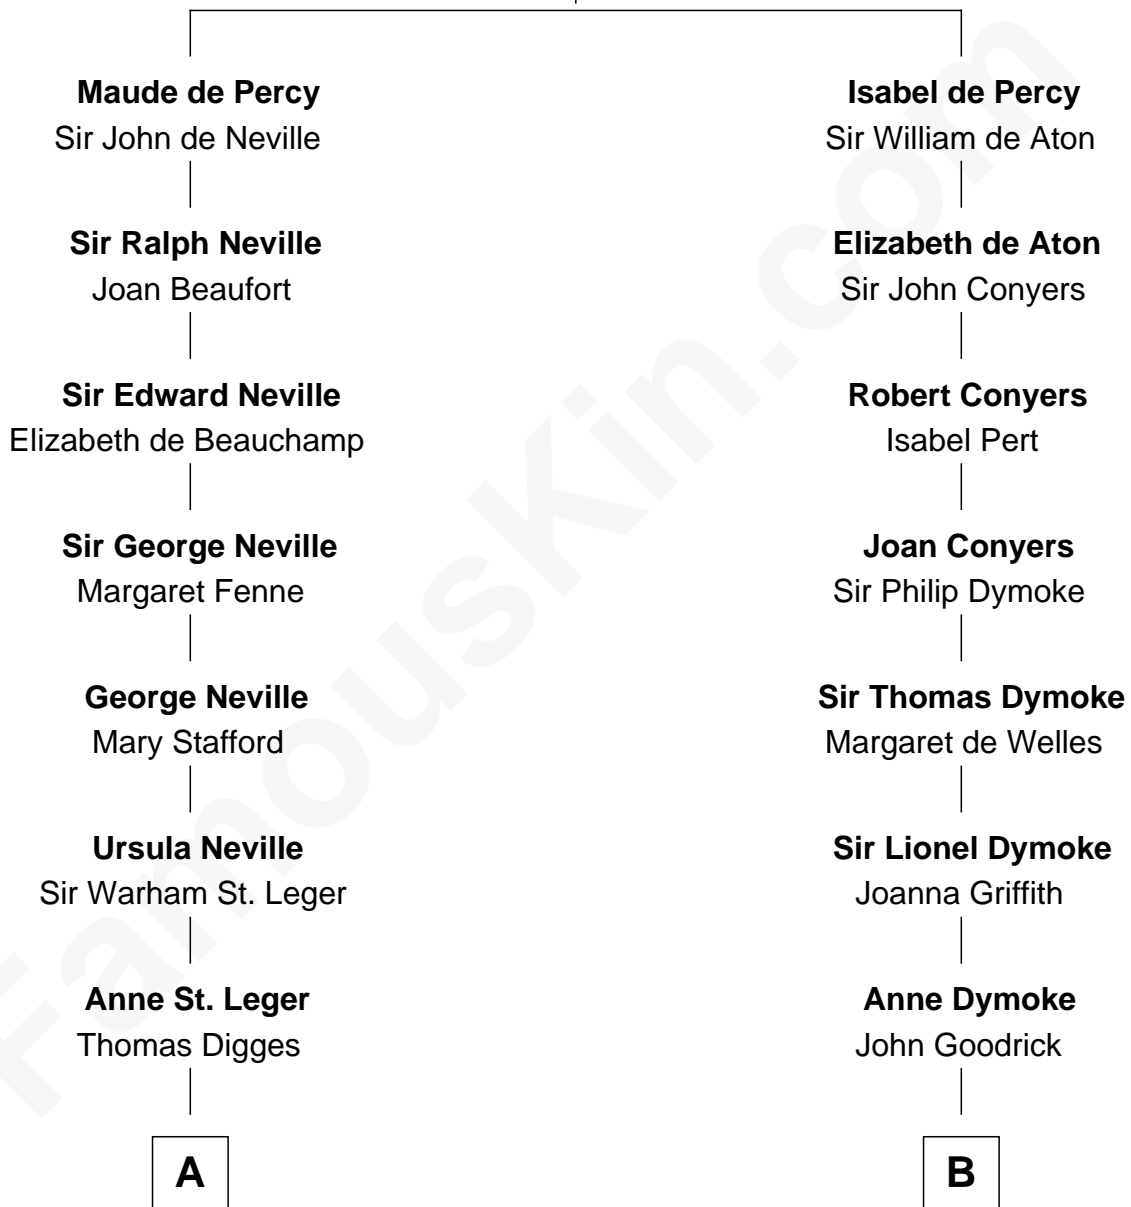

FamousKin.com Relationship Chart of

John Carroll

Founder of Georgetown University

12th cousin 8 times removed of

Lucille Ball

TV Actress - "I Love Lucy"

Sir Henry de Percy

Idoine de Clifford

C

George Osborn Durrell

Anne Jane Jewell

Nellie Rebecca Durrell

Jasper Clinton Ball

Henry Durrell Ball

Desiree Evelyn Hunt

Lucille Ball

TV Actress - "I Love Lucy"

FamousKin.com