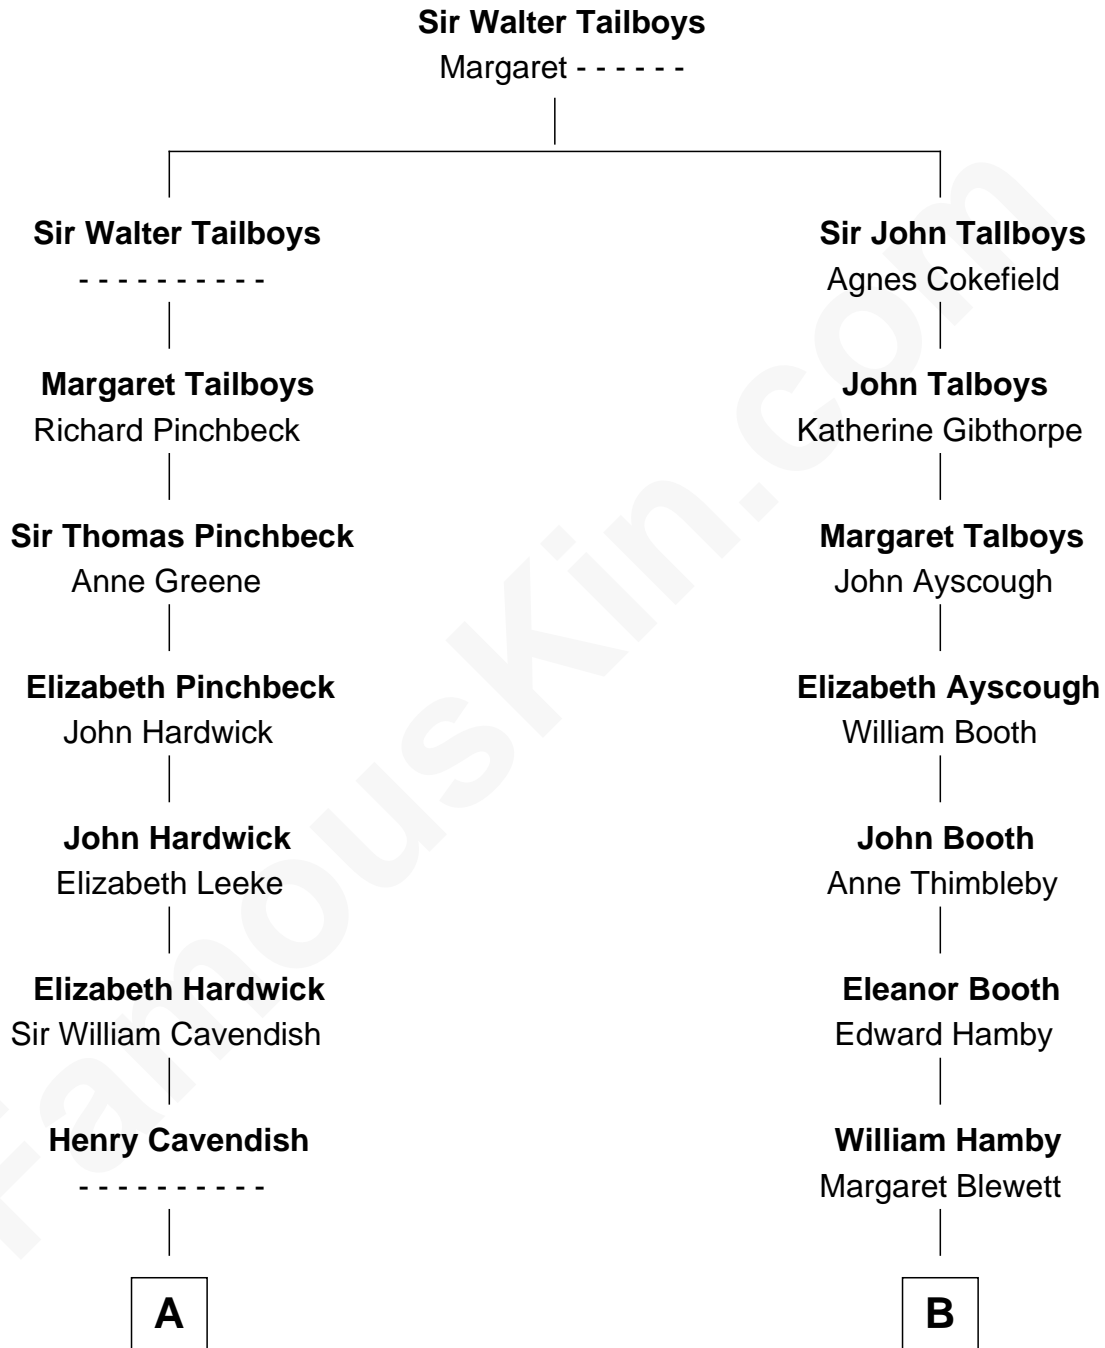

FamousKin.com Relationship Chart of

John Carroll

Founder of Georgetown University

12th cousin 8 times removed of

Jeb Bush

43rd Governor of Florida

C

Samuel Prescott Bush

Flora Sheldon

Prescott Sheldon Bush

Dorothy Wear Walker

George Herbert Walker Bush

Barbara Pierce

Jeb Bush

43rd Governor of Florida

FamousKin.com