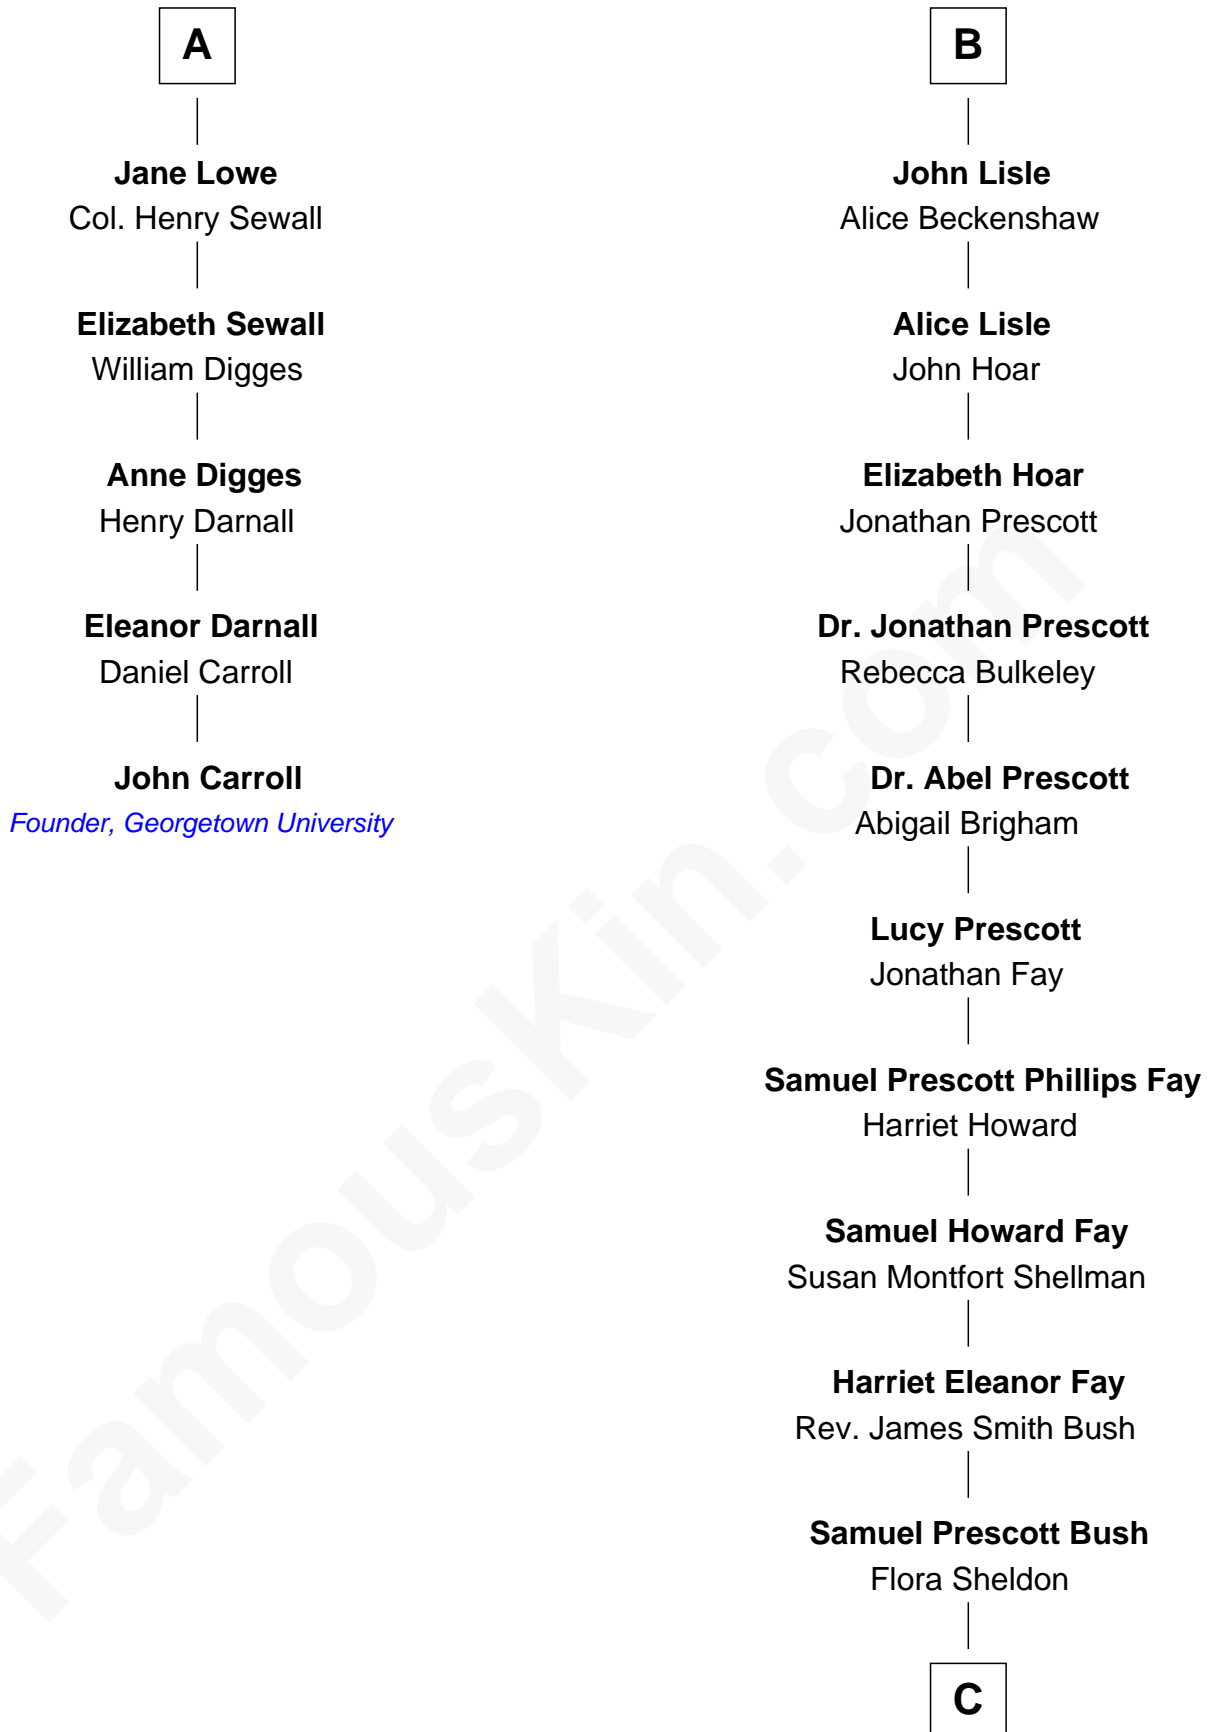

# FamousKin.com Relationship Chart of

**John Carroll**

*Founder of Georgetown University*

**11th cousin 8 times removed of**

**Jeb Bush**

*43rd Governor of Florida*

**Sir Thomas Aylesbury**  
Katherine Pabenham

**Isabel Aylesbury**  
Sir Thomas Chaworth

**Katherine Chaworth**  
William Leeke

**Thomas Leeke**  
Margaret Foxe

**Elizabeth Leeke**  
John Hardwick

**Elizabeth Hardwick**  
Sir William Cavendish

**Henry Cavendish**  
-----

**Anne Cavendish**  
Vincent Lowe

**A**

**Eleanor Aylesbury**  
Sir Humphrey Stafford

**Anne Stafford**  
Sir William Berkeley

**Richard Berkeley**  
Elizabeth Conningsby

**Sir John Berkeley**  
Isabel Dennis

**Sir Richard Berkeley**  
Elizabeth Jermy

**Mary Berkeley**  
Sir John Hungerford

**Bridget Hungerford**  
Sir William Lisle

**B**

**C**

Prescott Sheldon Bush

Dorothy Wear Walker

George Herbert Walker Bush