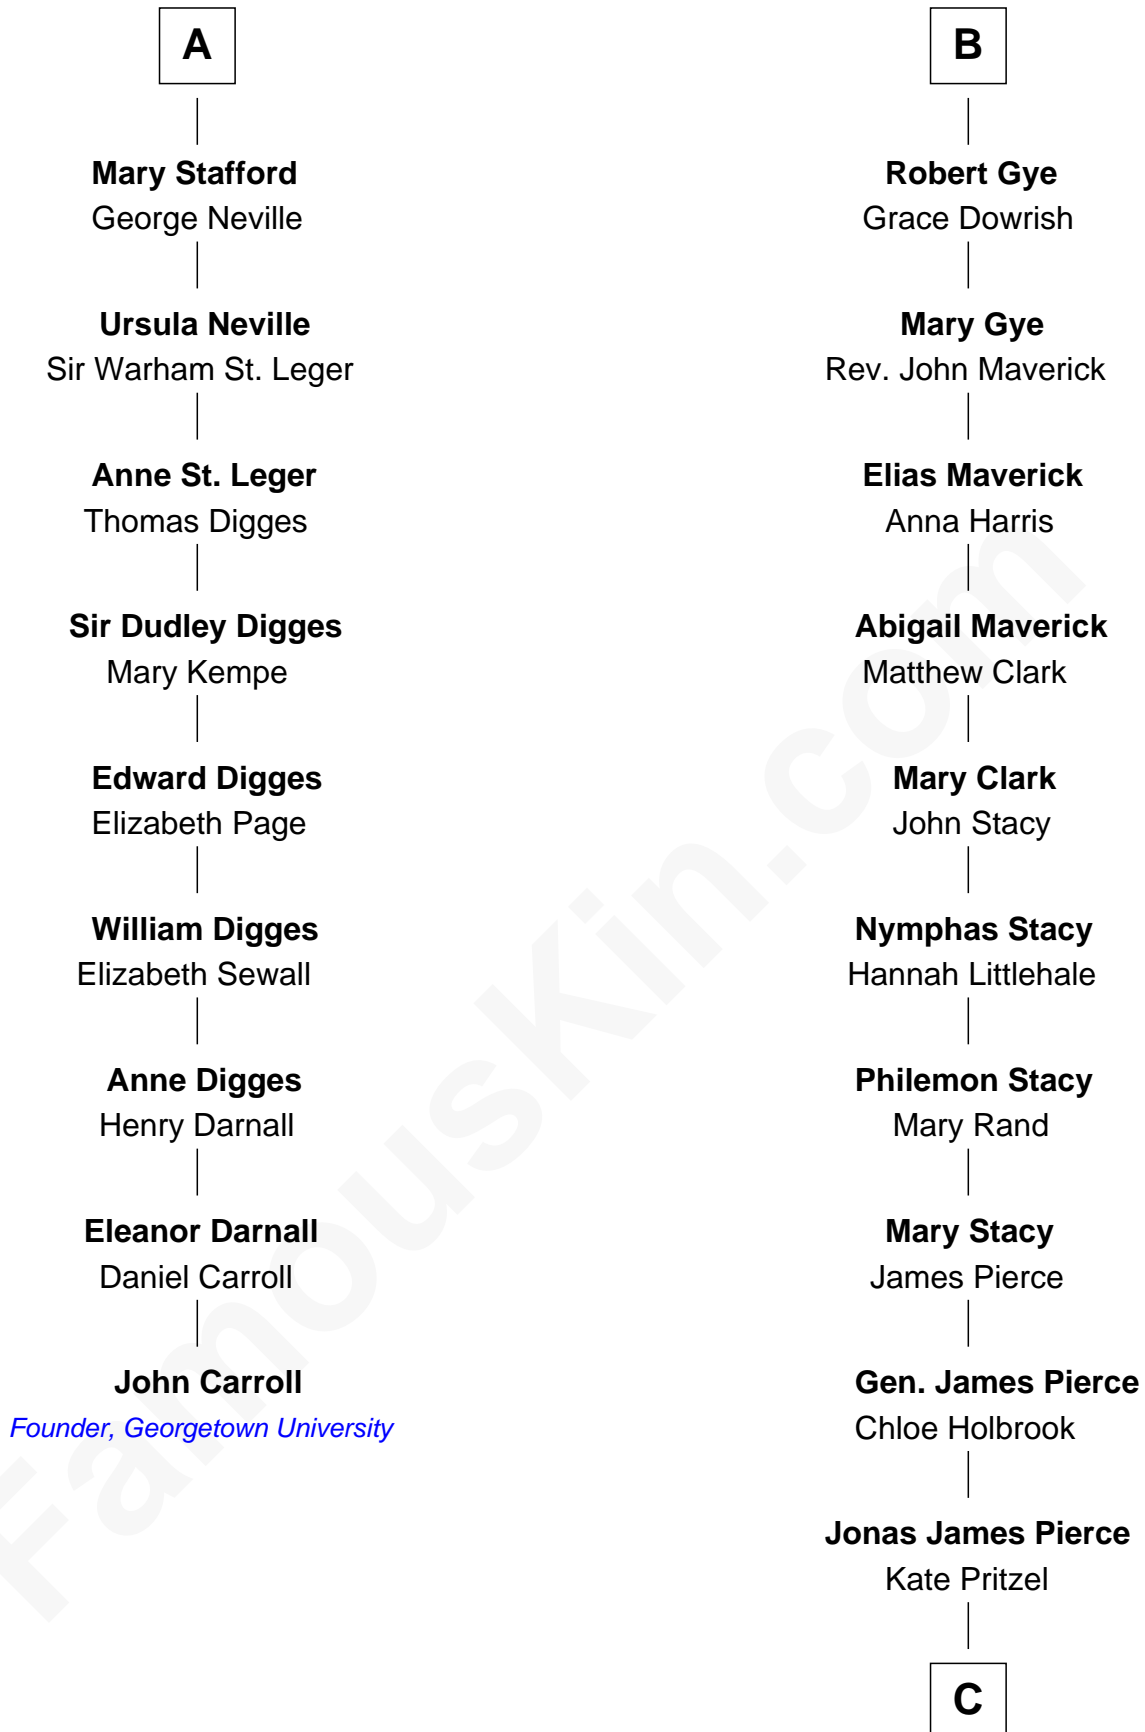

FamousKin.com Relationship Chart of

John Carroll

Founder of Georgetown University

15th cousin 5 times removed of

Jeb Bush

43rd Governor of Florida

Henry Plantagenet
Maud de Chaworth

Mary Plantagenet
Henry de Percy

Sir Henry Percy
Margaret de Neville

Sir Henry Percy
Elizabeth Mortimer

Sir Henry Percy
Eleanor Neville

Sir Henry Percy
Eleanor Poynings

Henry Percy
Maud Herbert

Eleanor Percy
Edward Stafford

A

Eleanor Plantagenet
Richard Fitzalan

John Fitzalan
Eleanor Maltravers

Joan Fitzalan
Sir William Echyngham

Joan Echyngham
Sir John Bayntun

Henry Bayntun

Jane Bayntun
Thomas Prowse

Mary Prowse
John Gye

B

C

—
Scott Pierce

Mabel Marvin

—
Marvin Pierce

Pauline Robinson

—
Barbara Pierce

George Herbert Walker Bush

—
Jeb Bush

43rd Governor of Florida