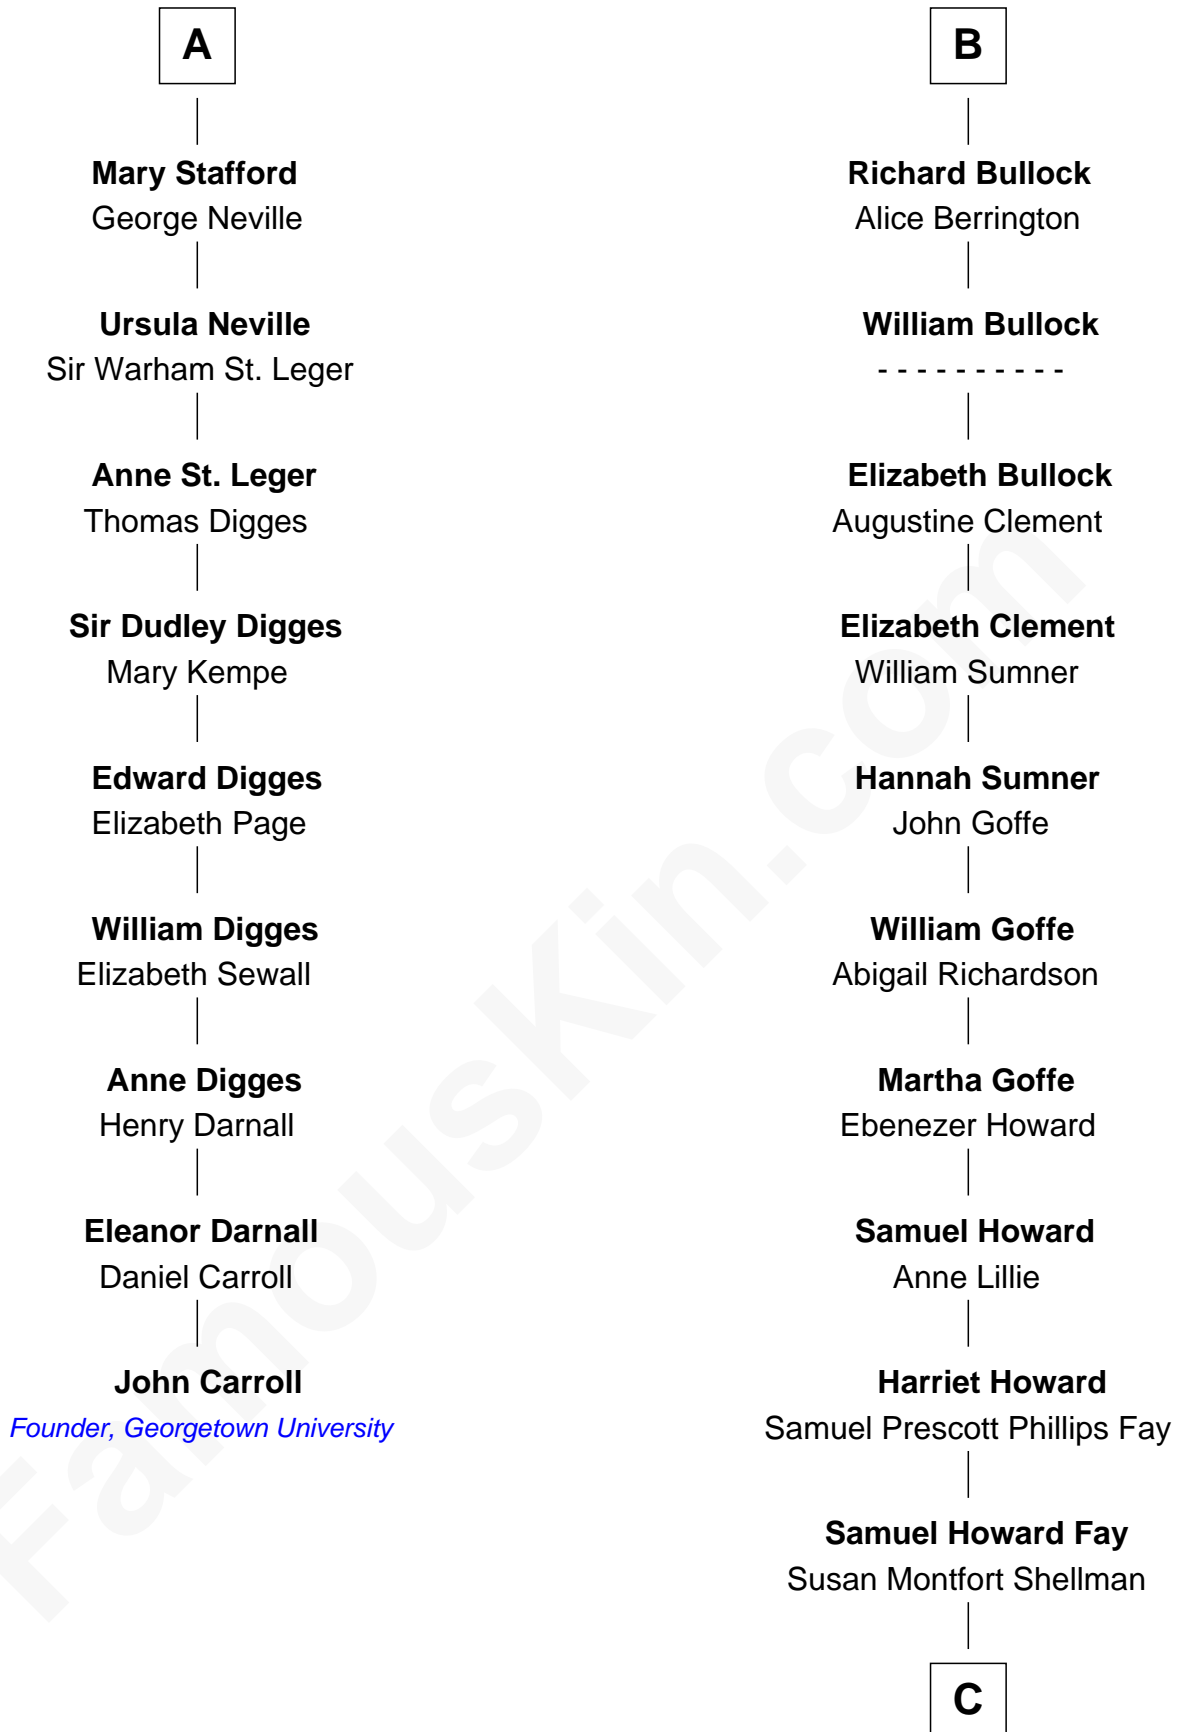

FamousKin.com Relationship Chart of

John Carroll

Founder of Georgetown University

15th cousin 6 times removed of

Jeb Bush

43rd Governor of Florida

William de Montagu
Katherine de Grandison

Philippa de Montagu
Sir Roger de Mortimer

Edmund Mortimer
Philippa Plantagenet

Elizabeth Mortimer
Sir Henry Percy

Sir Henry Percy
Eleanor Neville

Sir Henry Percy
Eleanor Poynings

Henry Percy
Maud Herbert

Eleanor Percy
Edward Stafford

A

Sibyl de Montagu
Sir Edmund Fitzalan

Philippe Fitzalan
Sir Richard Sergeaux

Alice Sergeaux
Sir Richard de Vere

Sir John de Vere
Elizabeth Howard

Joan de Vere
Sir William Norreys

Margaret Norreys
Gilbert Bullock

Thomas Bullock
Alice Kingsmill

B