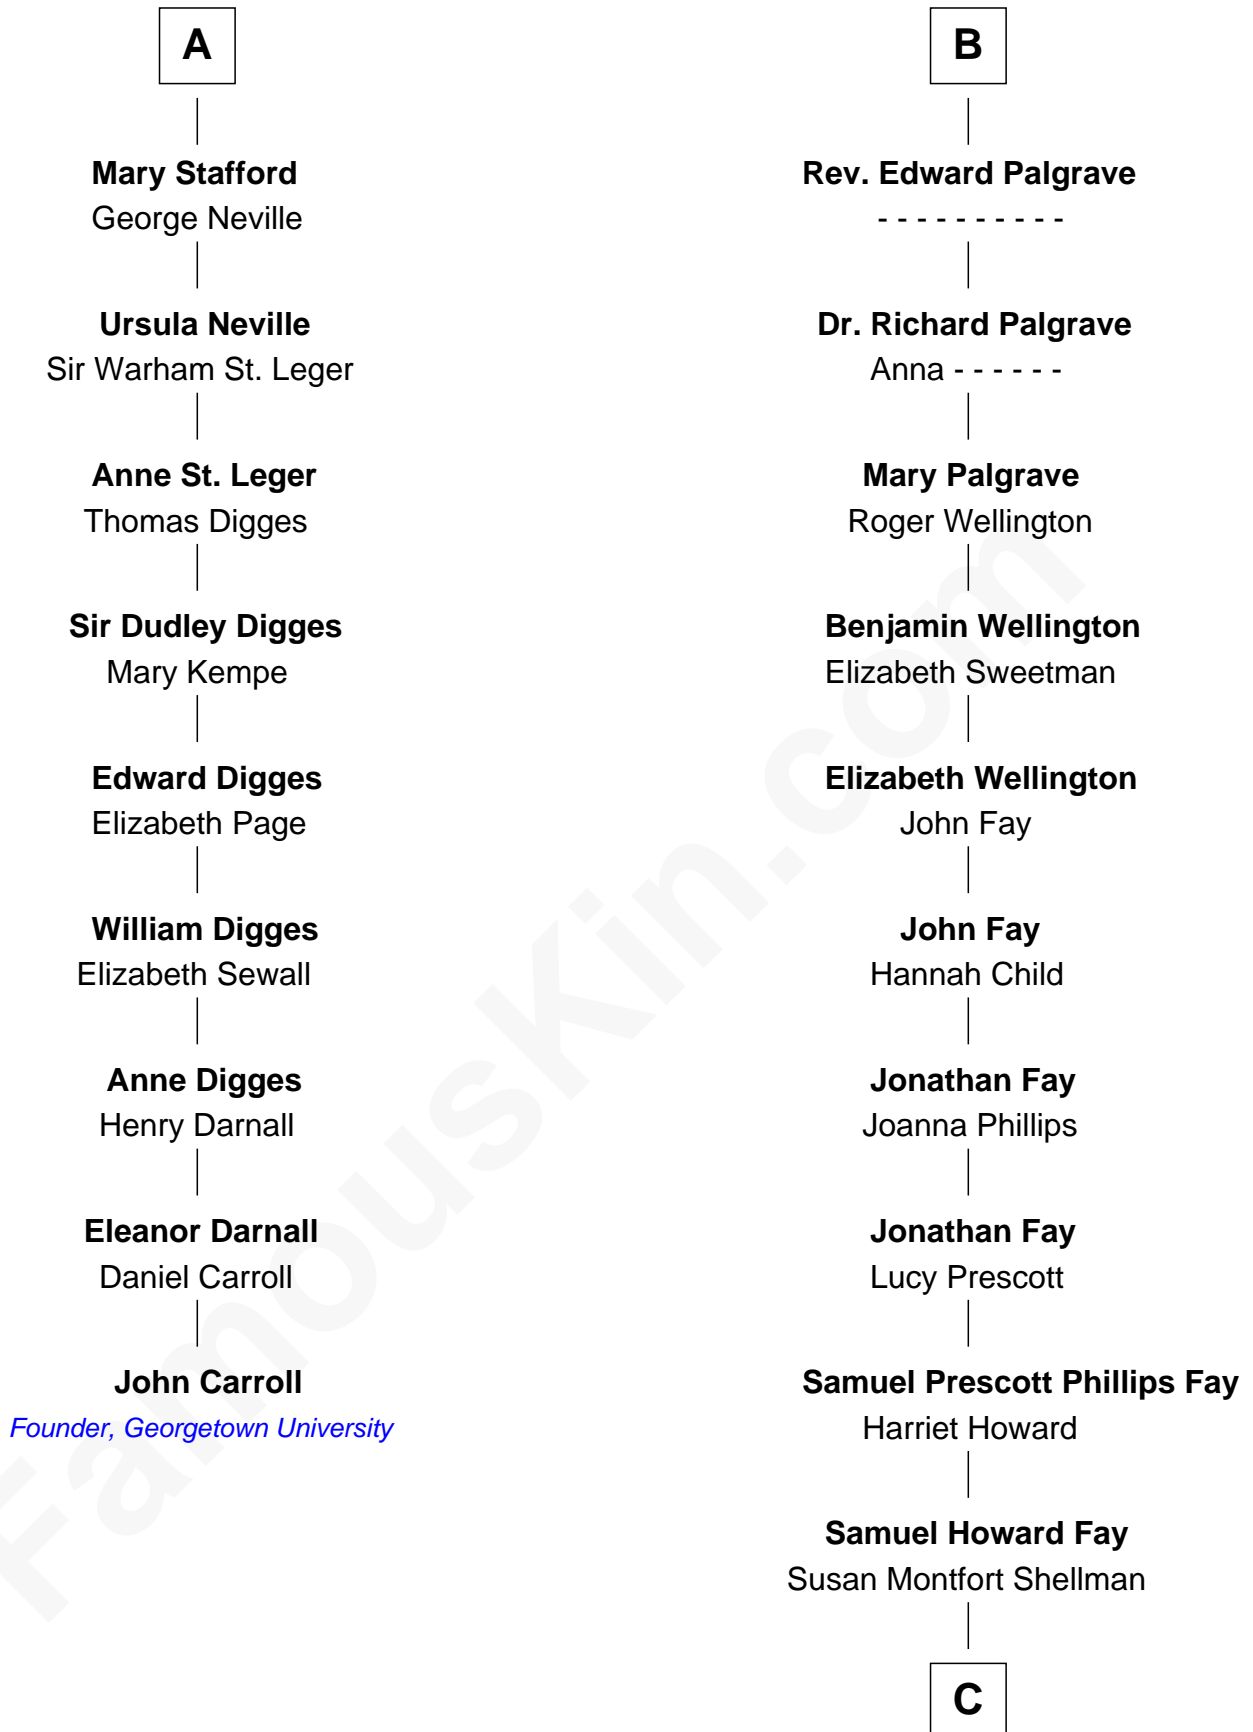

FamousKin.com Relationship Chart of

John Carroll

Founder of Georgetown University

15th cousin 6 times removed of

Jeb Bush

43rd Governor of Florida

C

Harriet Eleanor Fay
Rev. James Smith Bush

Samuel Prescott Bush
Flora Sheldon

Prescott Sheldon Bush
Dorothy Wear Walker

George Herbert Walker Bush
Barbara Pierce

Jeb Bush
43rd Governor of Florida