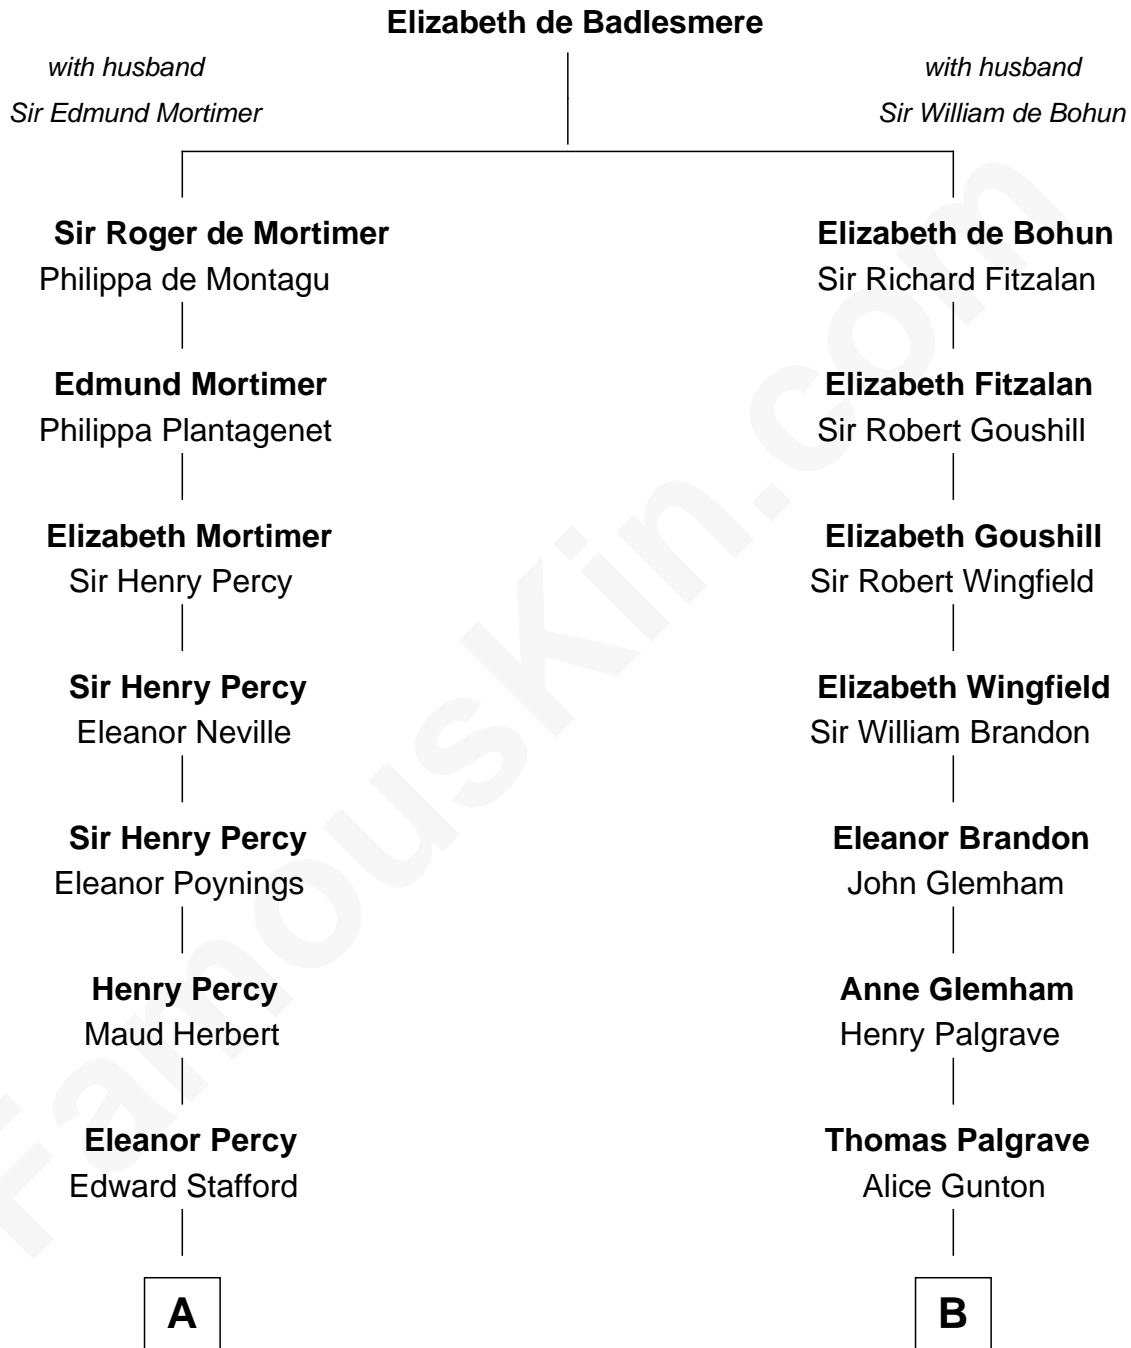

FamousKin.com Relationship Chart of

John Carroll

Founder of Georgetown University

15th cousin 6 times removed of

Jeb Bush

43rd Governor of Florida

C

Harriet Eleanor Fay
Rev. James Smith Bush

Samuel Prescott Bush
Flora Sheldon

Prescott Sheldon Bush
Dorothy Wear Walker

George Herbert Walker Bush
Barbara Pierce

Jeb Bush
43rd Governor of Florida