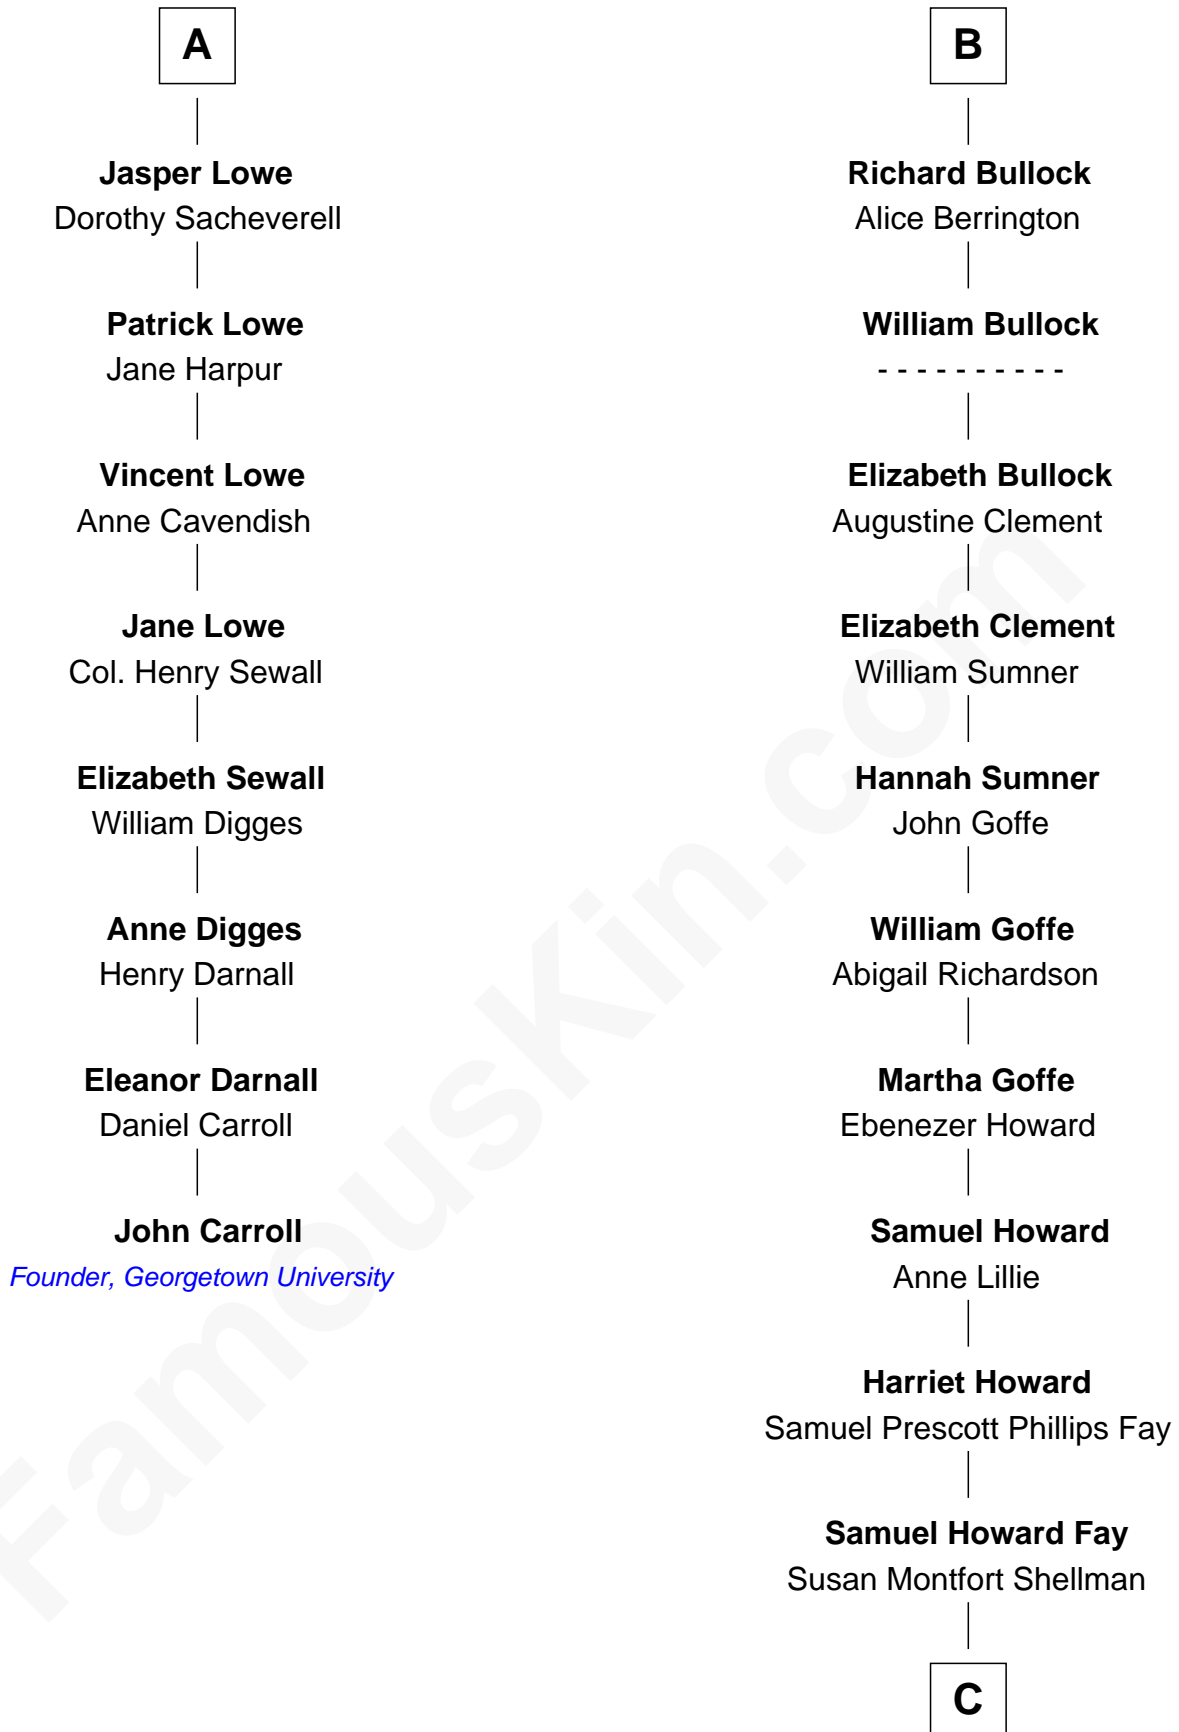

FamousKin.com Relationship Chart of

John Carroll

Founder of Georgetown University

14th cousin 7 times removed of

Jeb Bush

43rd Governor of Florida

Sir John Howard

Alice de Bois

C

Harriet Eleanor Fay
Rev. James Smith Bush

Samuel Prescott Bush
Flora Sheldon

Prescott Sheldon Bush
Dorothy Wear Walker

George Herbert Walker Bush
Barbara Pierce

Jeb Bush
43rd Governor of Florida