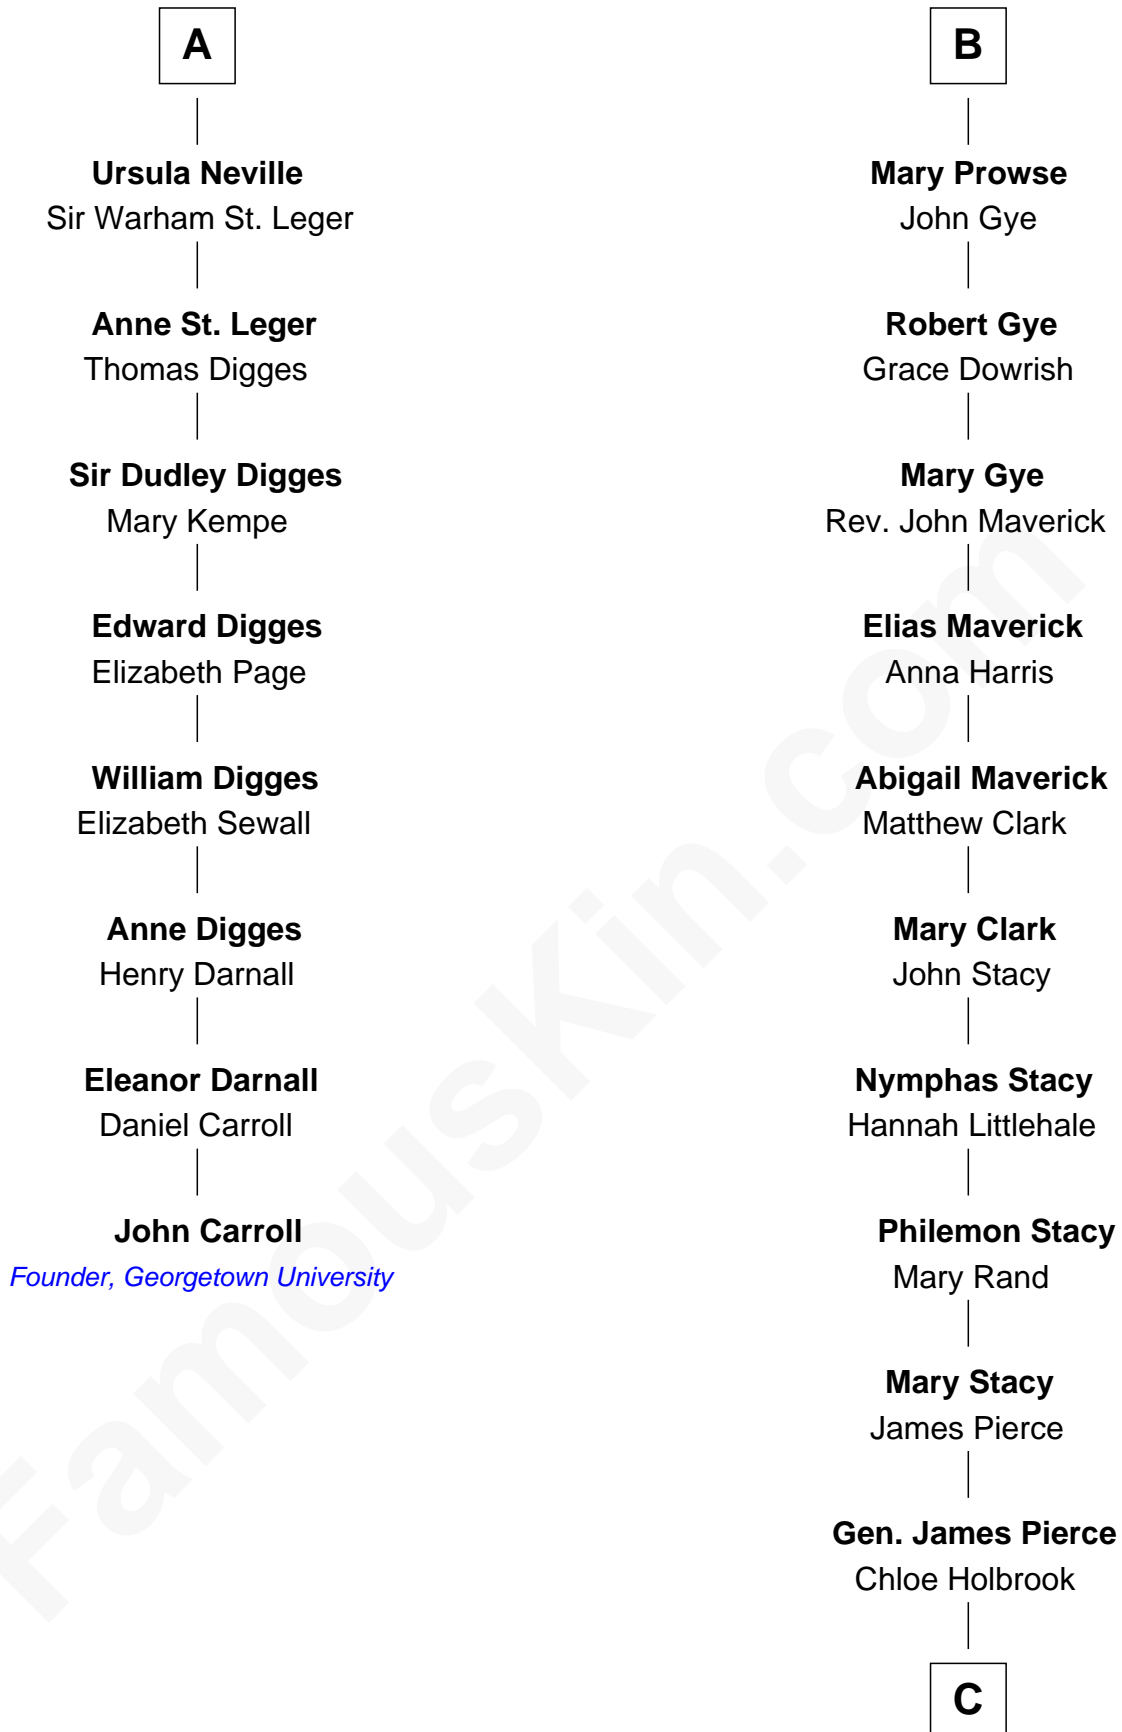

FamousKin.com

Relationship Chart of

John Carroll

Founder of Georgetown University

14th cousin 7 times removed of

Jeb Bush

43rd Governor of Florida

Sir Maurice de Berkeley

Eve la Zouche

C

Jonas James Pierce

Kate Pritzel

Scott Pierce

Mabel Marvin

Marvin Pierce

Pauline Robinson