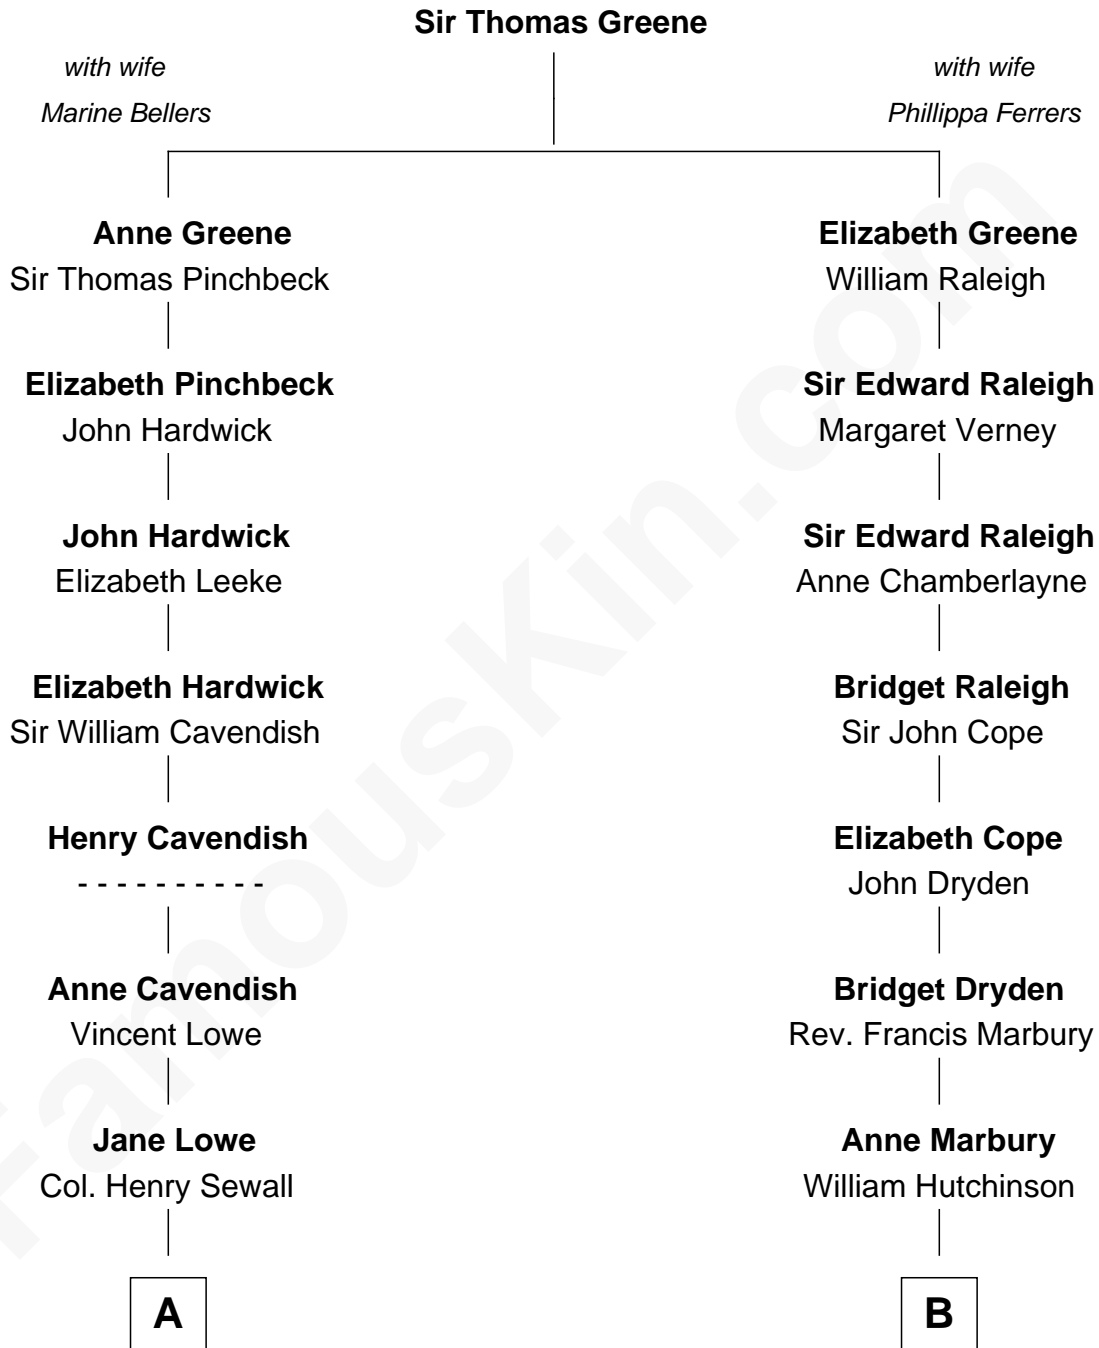

FamousKin.com Relationship Chart of

John Carroll

Founder of Georgetown University

10th cousin 9 times removed of

Jeb Bush

43rd Governor of Florida

C

Prescott Sheldon Bush

Dorothy Wear Walker

George Herbert Walker Bush

Barbara Pierce

Jeb Bush

43rd Governor of Florida

FamousKin.com