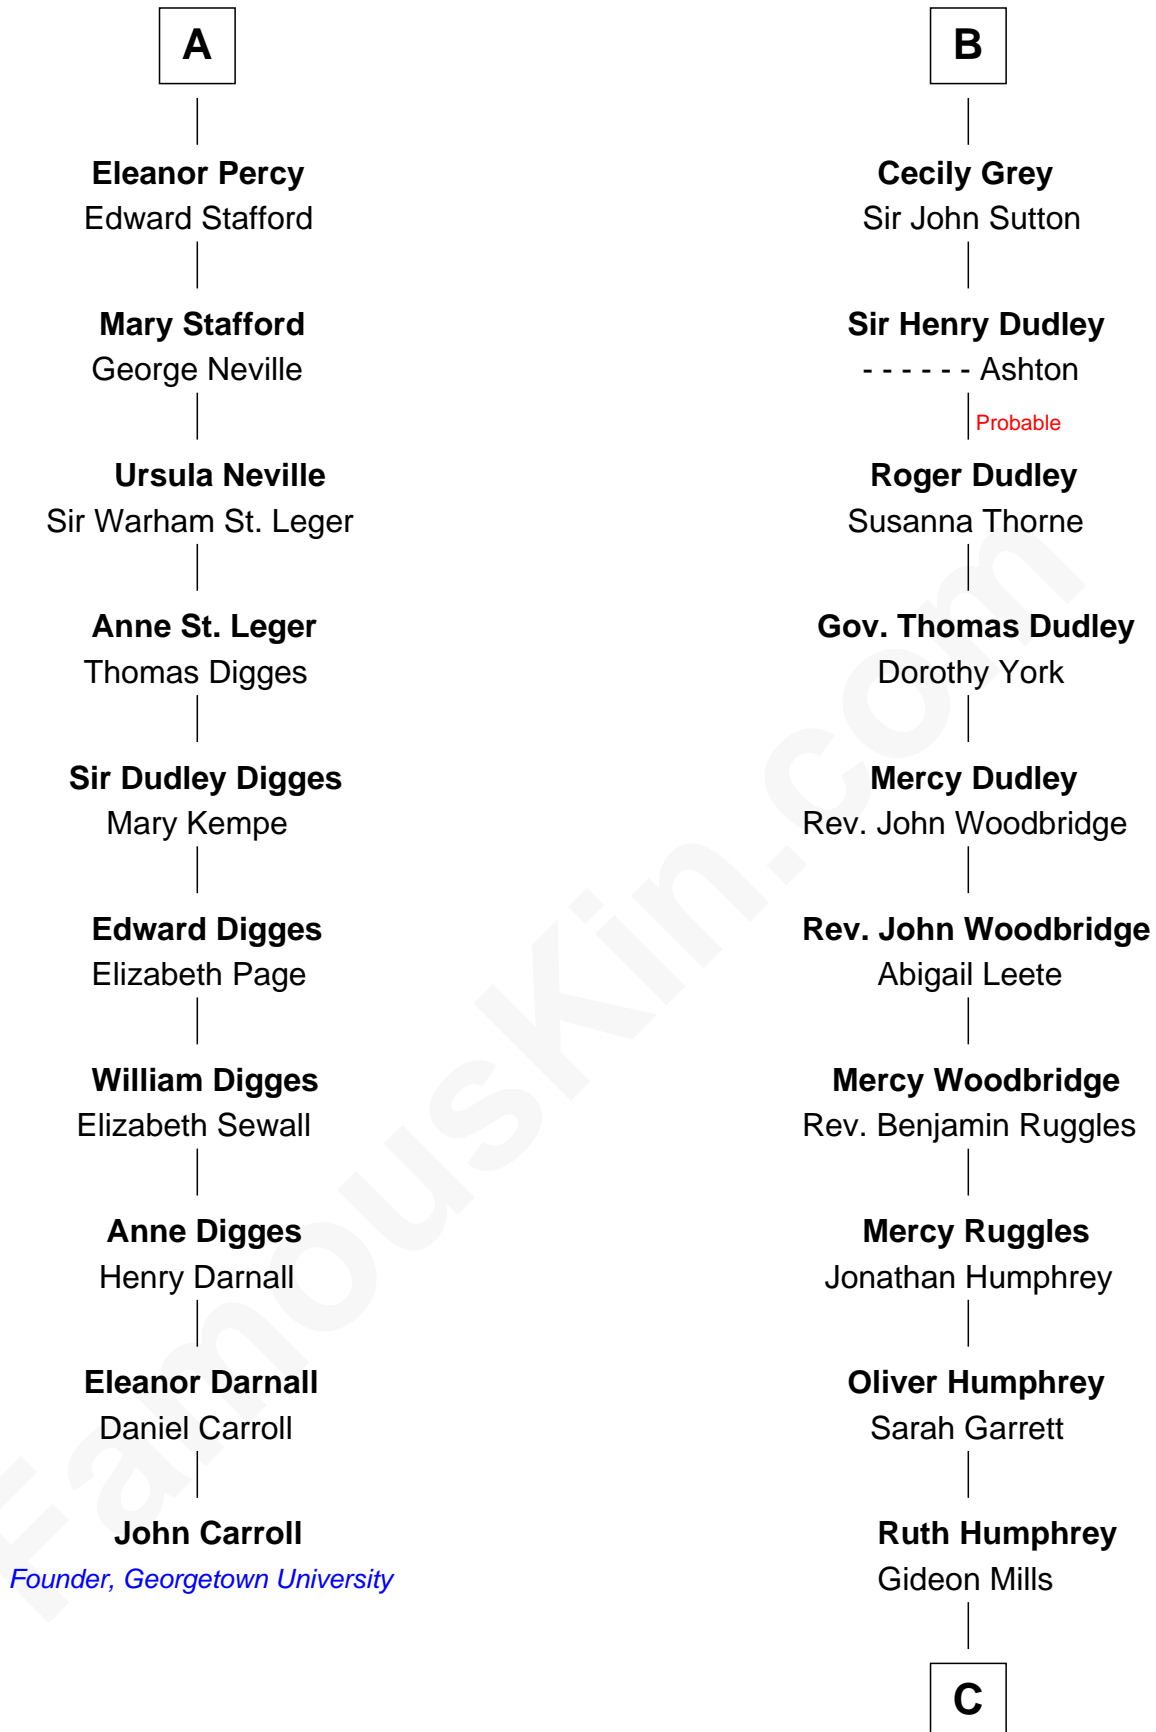

FamousKin.com Relationship Chart of

John Carroll

Founder of Georgetown University

16th cousin 2 times removed of

John Brown

American Abolitionist

Bartholomew de Badlesmere

Margaret de Clare

Elizabeth de Badlesmere

Sir Edmund Mortimer

Sir Roger de Mortimer

Philippa de Montagu

Edmund Mortimer

Philippa Plantagenet

Elizabeth Mortimer

Sir Henry Percy

Sir William de Ros

Thomas de Ros

Beatrice de Stafford

Margaret de Ros

Sir Reynold Grey

Margaret Grey

Sir William Bonville

William Bonville

Elizabeth Harington

William Bonville

Katherine Neville

Cecily Bonville

Thomas Grey

B

C

Ruth Mills
Owen Brown