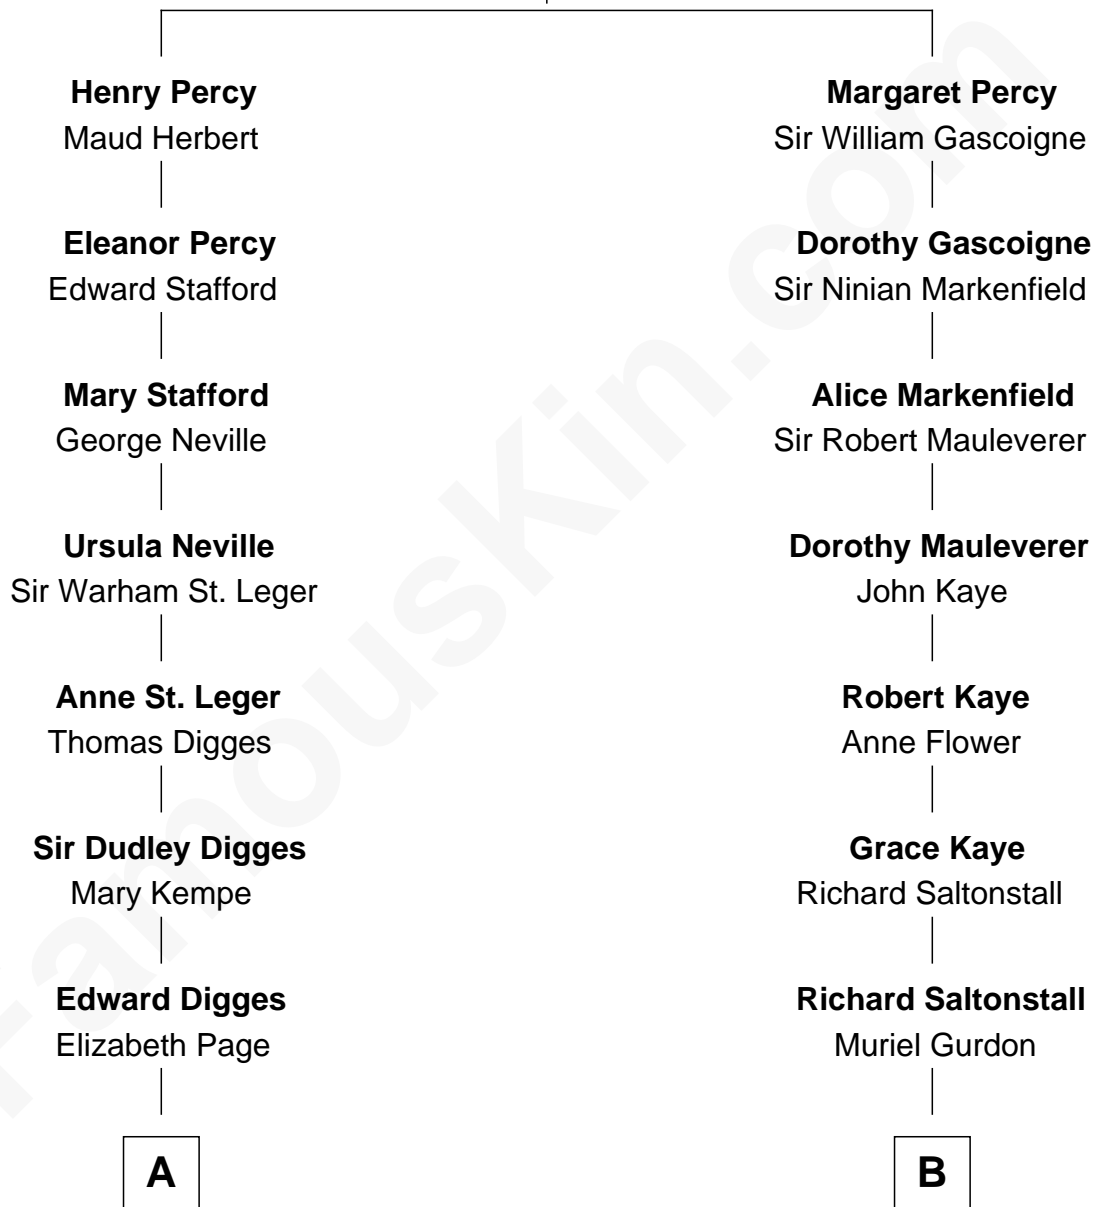

# FamousKin.com Relationship Chart of

**John Carroll**

*Founder of Georgetown University*

10th cousin 9 times removed of

**Paget Brewster**

*TV Actress*

**Sir Henry Percy**  
Eleanor Poynings

C

**Joan Ryerson**

George Washington Wales Brewster

**Galen Brewster**

Hathaway Tew

**Paget Brewster**

*TV Actress*

FamousKin.com