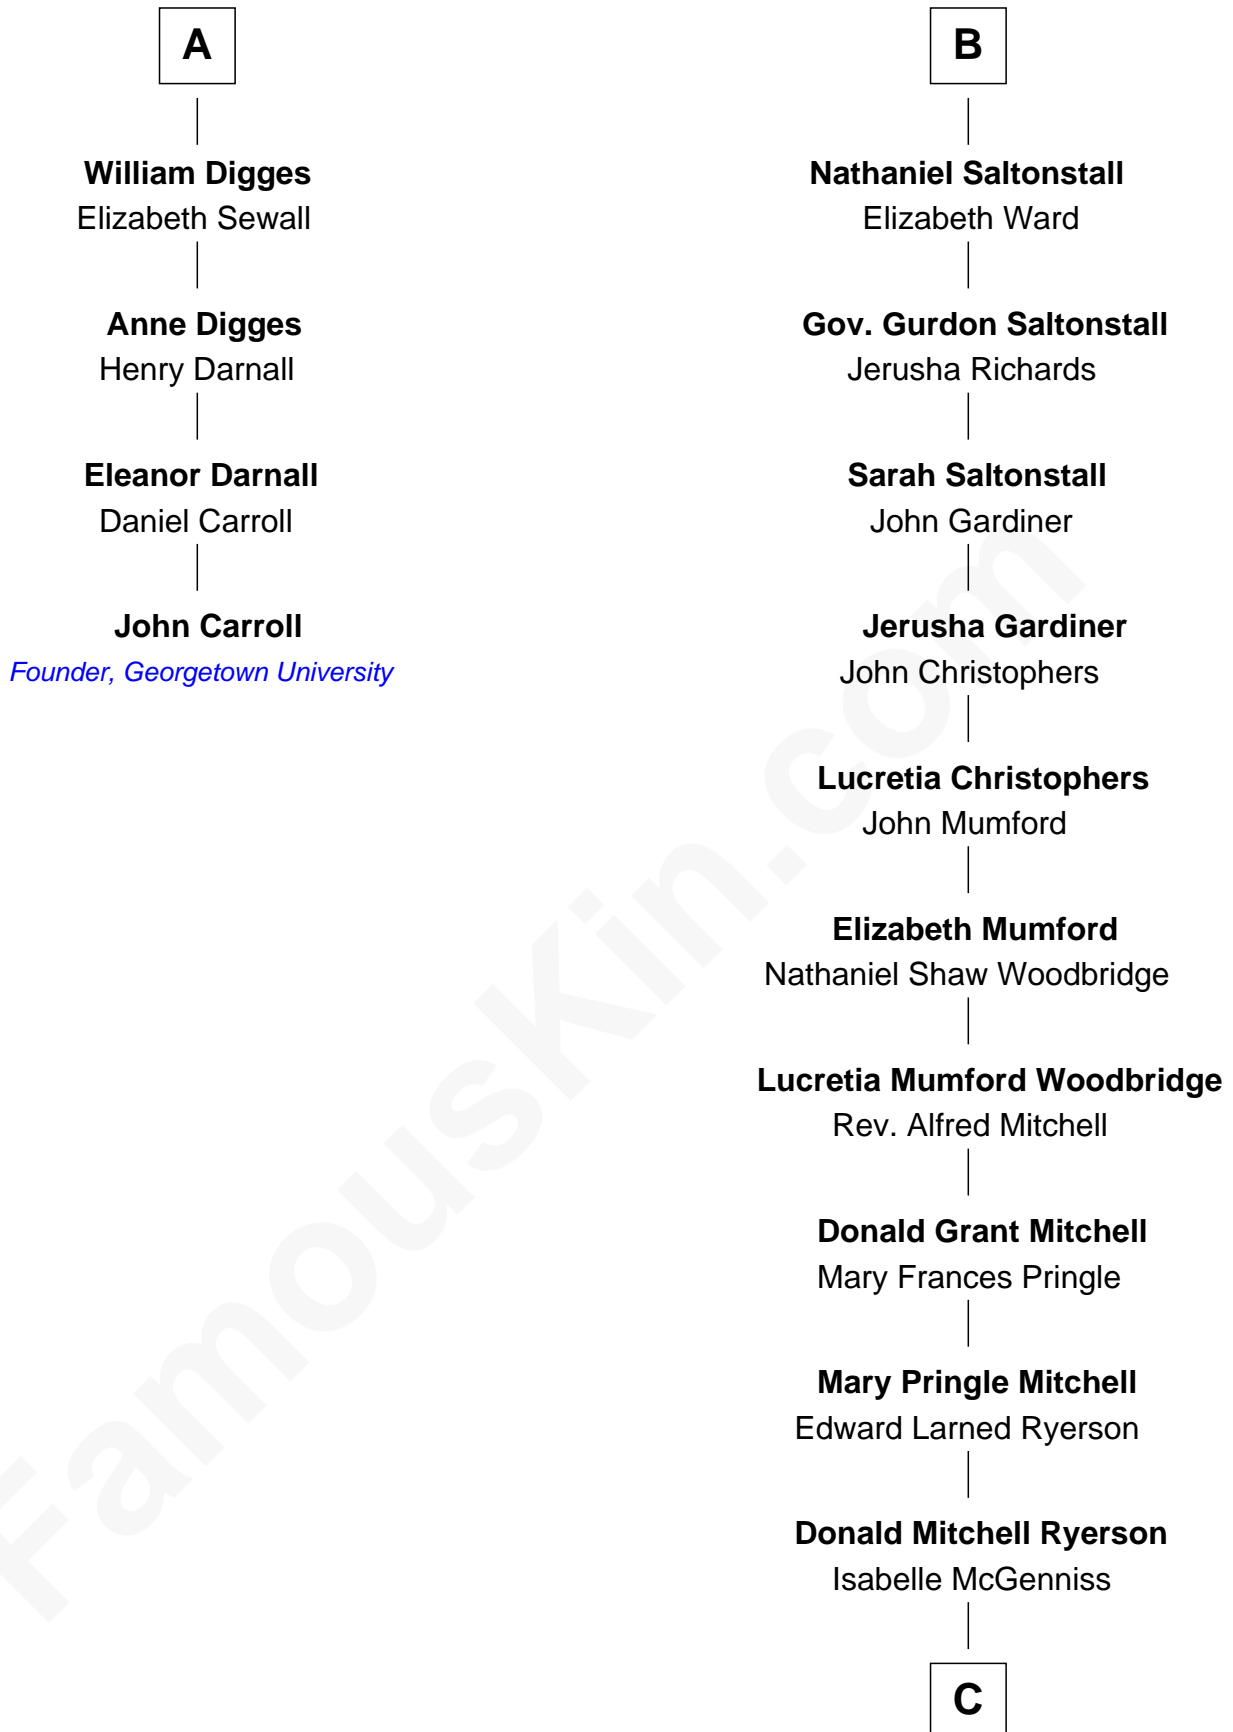

# FamousKin.com Relationship Chart of

**John Carroll**

*Founder of Georgetown University*

10th cousin 9 times removed of

**Paget Brewster**

*TV Actress*

**Sir Henry Percy**  
Eleanor Poynings

C

**Joan Ryerson**

George Washington Wales Brewster

**Galen Brewster**

Hathaway Tew

**Paget Brewster**

*TV Actress*

FamousKin.com