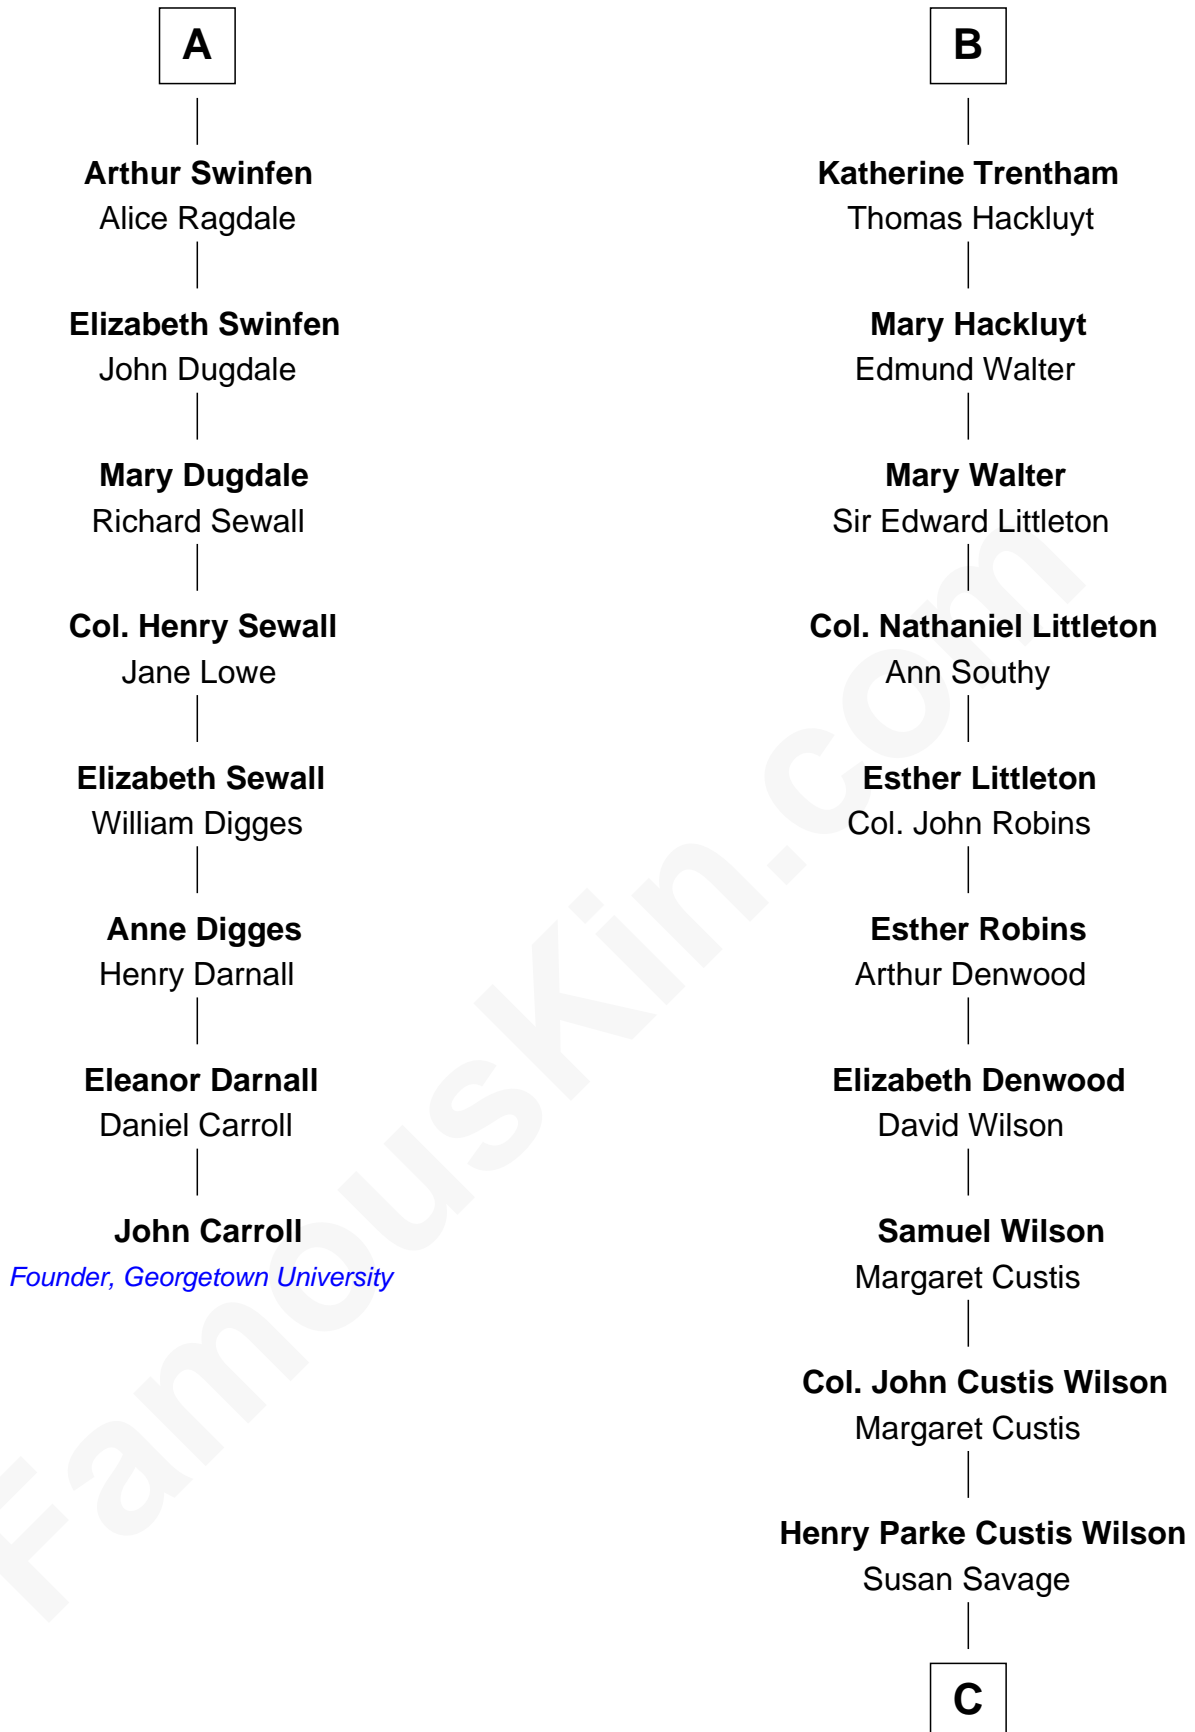

FamousKin.com Relationship Chart of

John Carroll

Founder of Georgetown University

14th cousin 7 times removed of

Paget Brewster

TV Actress

Ralph de Stafford

*with wife
Katherine de Hastang*

Sir Walter Devereux

Elizabeth Devereux

Sir Richard Corbet

Elizabeth Corbet

Thomas Trentham

B

C

Susan Savage Wilson

John Ledyard Hodge

Ellen Mackenzie Hodge

Dr. George Washington Wales Brewster

George Washington Wales Brewster

Joan Ryerson

Galen Brewster

Hathaway Tew

Paget Brewster