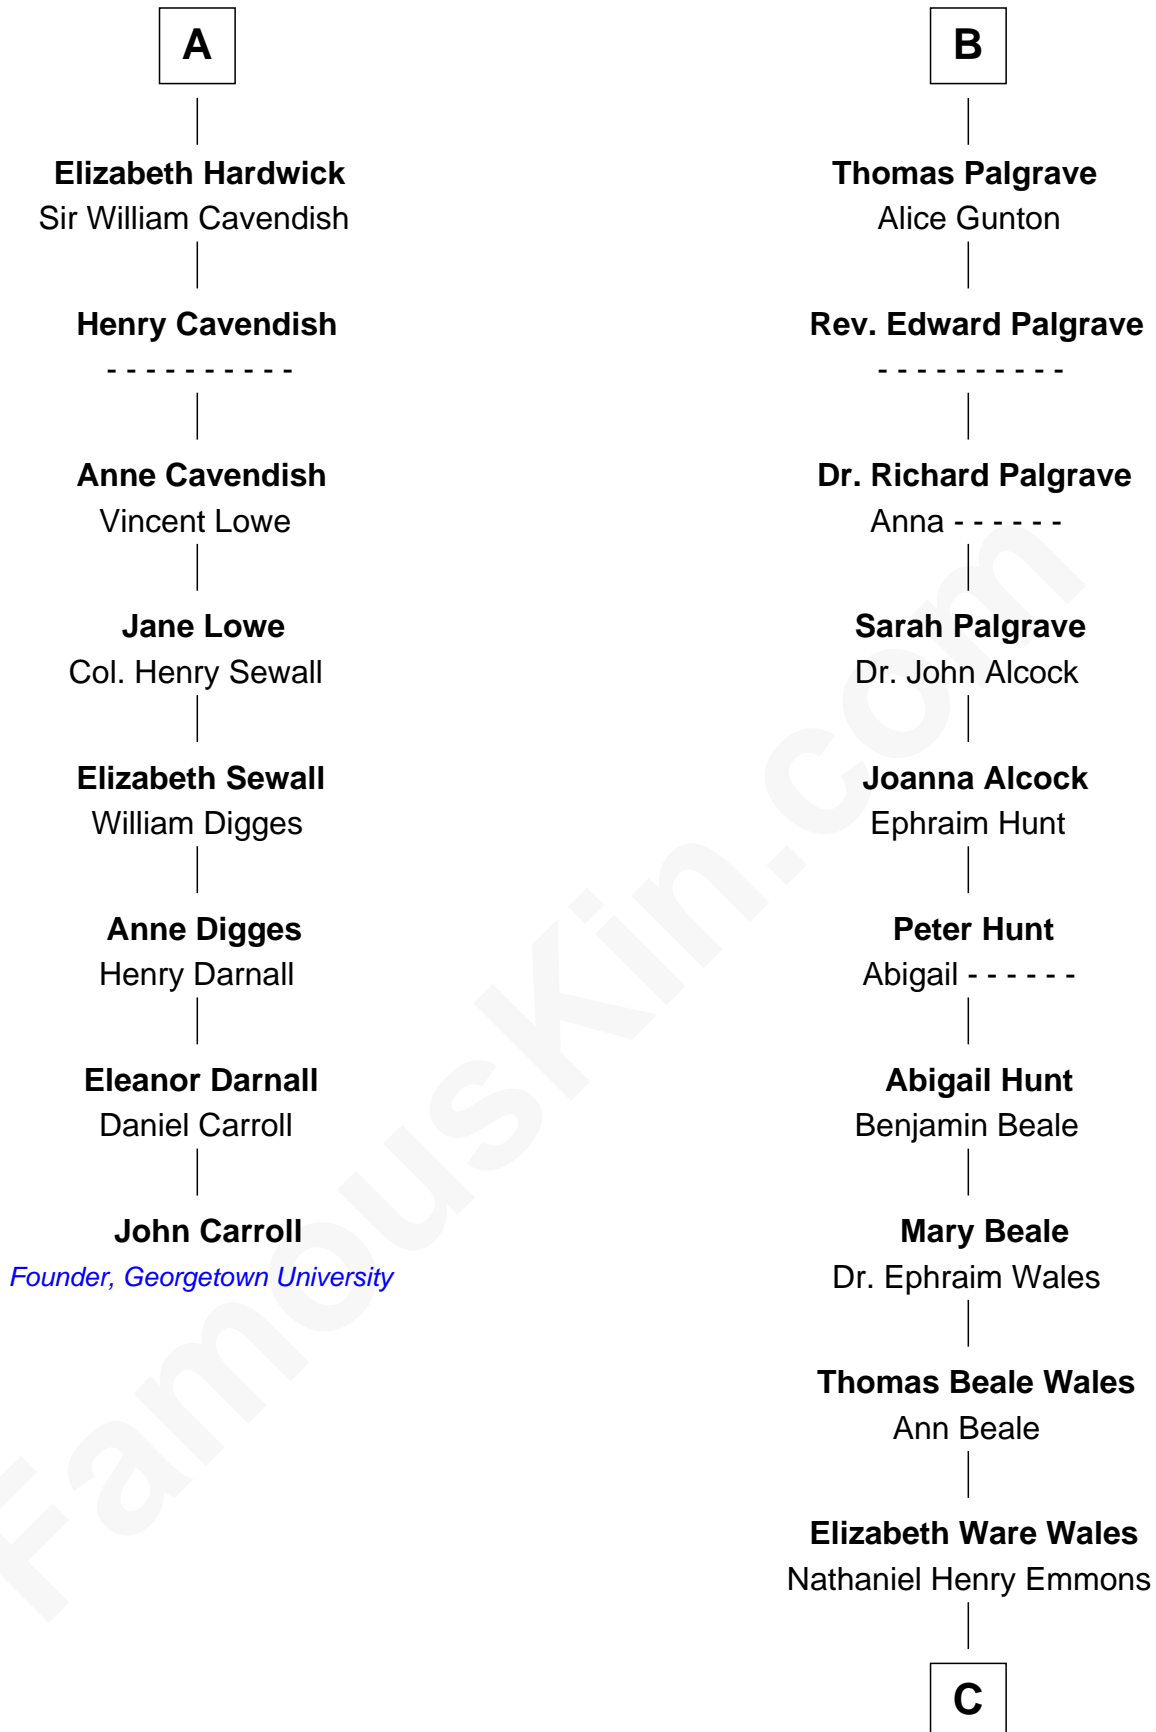

FamousKin.com Relationship Chart of

John Carroll

Founder of Georgetown University

14th cousin 7 times removed of

Paget Brewster

TV Actress

Edmund Fitzalan

Alice de Warenne

C

Ann Wales Emmons

Benjamin Brewster

Dr. George Washington Wales Brewster

Ellen Mackenzie Hodge

George Washington Wales Brewster

Joan Ryerson

Galen Brewster

Hathaway Tew

Paget Brewster

TV Actress