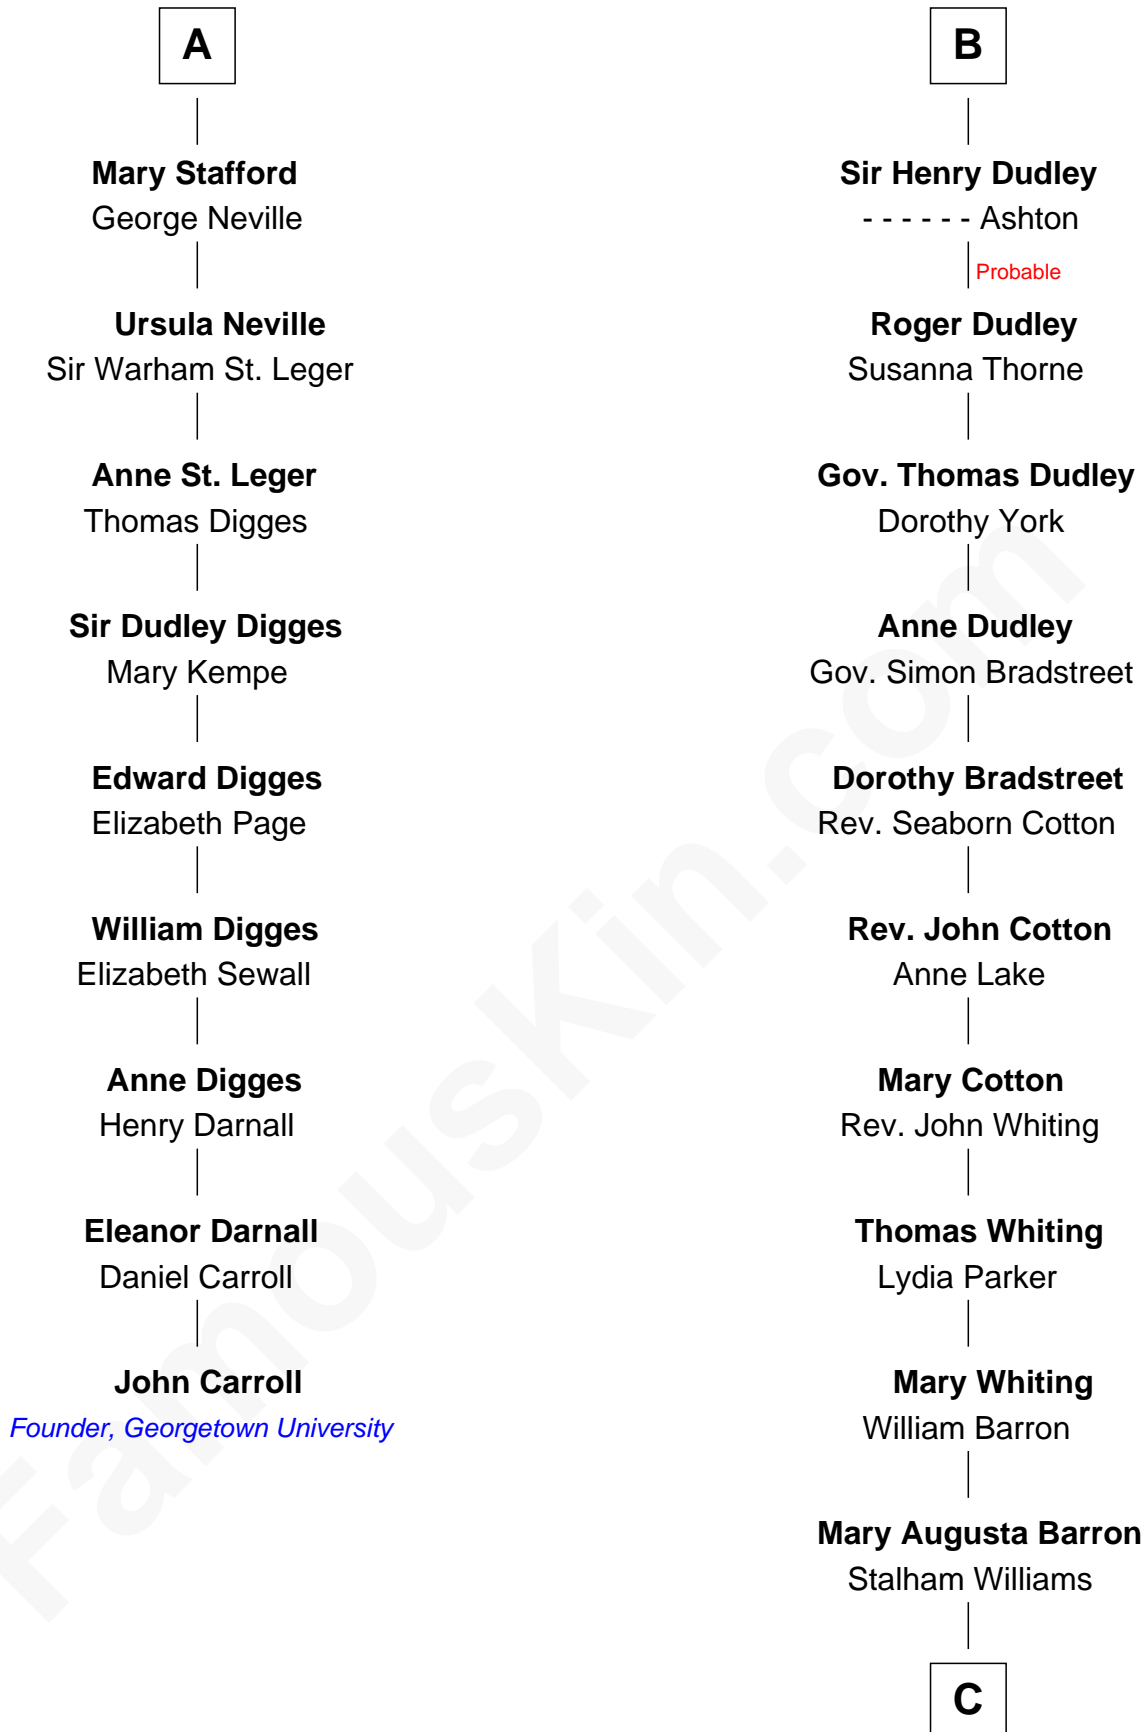

FamousKin.com

Relationship Chart of

John Carroll

Founder of Georgetown University

15th cousin 4 times removed of

James Sherman

27th U.S. Vice-President

Henry Plantagenet
Maud de Chaworth

Mary Plantagenet
Henry de Percy

Sir Henry Percy
Margaret de Neville

Sir Henry Percy
Elizabeth Mortimer

Sir Henry Percy
Eleanor Neville

Sir Henry Percy
Eleanor Poynings

Henry Percy
Maud Herbert

Eleanor Percy
Edward Stafford

A

Eleanor Plantagenet
Richard Fitzalan

Alice Fitzalan
Sir Thomas de Holand

Eleanor Holand
Edward Cherleton

Joyce Cherleton
Sir John Tiptoft

Joyce Tiptoft
Sir Edmund Sutton

Sir Edward Sutton
Cecily Willoughby

Sir John Sutton
Cecily Grey

B

C

Frances Lucretia Williams

Richard Winslow Sherman

Mary Frances Sherman

Richard Updike Sherman

James Sherman