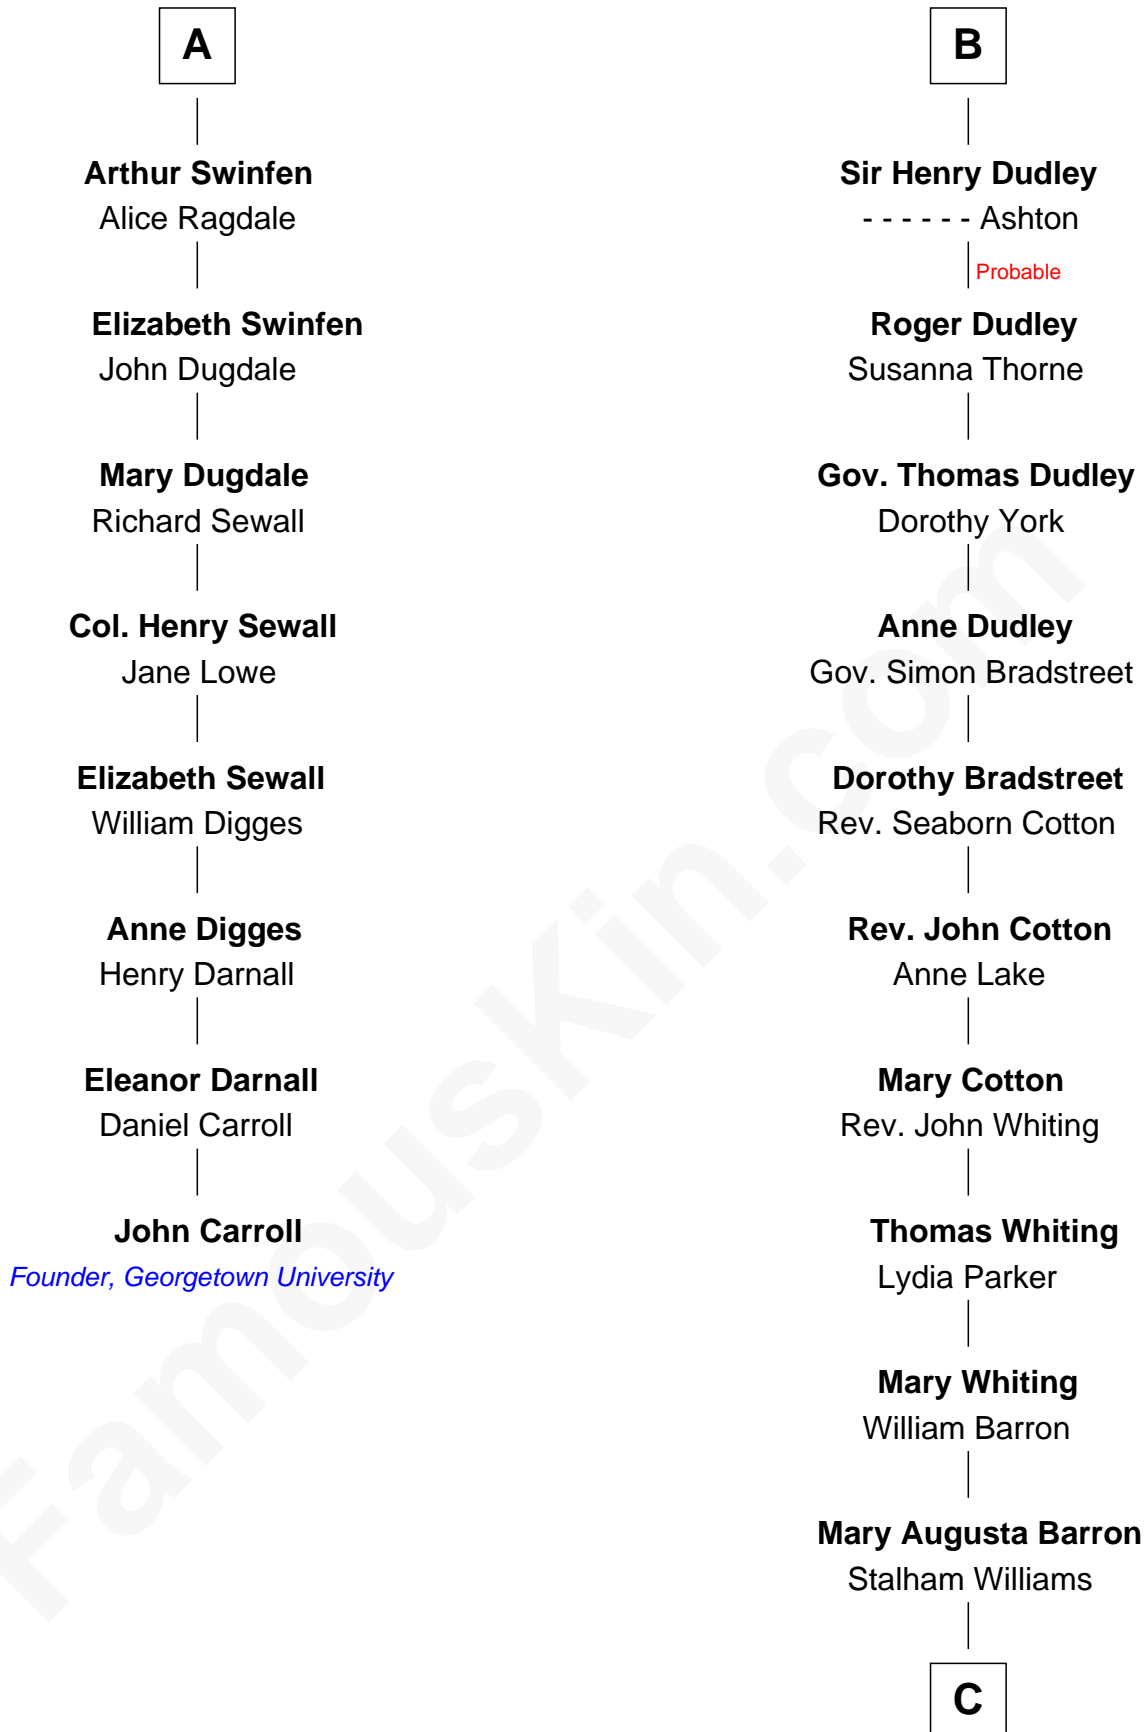

FamousKin.com

Relationship Chart of

John Carroll

Founder of Georgetown University

14th cousin 5 times removed of

James Sherman

27th U.S. Vice-President

C

Frances Lucretia Williams

Richard Winslow Sherman

Mary Frances Sherman

Richard Updike Sherman

James Sherman

27th U.S. Vice-President

FamousKin.com