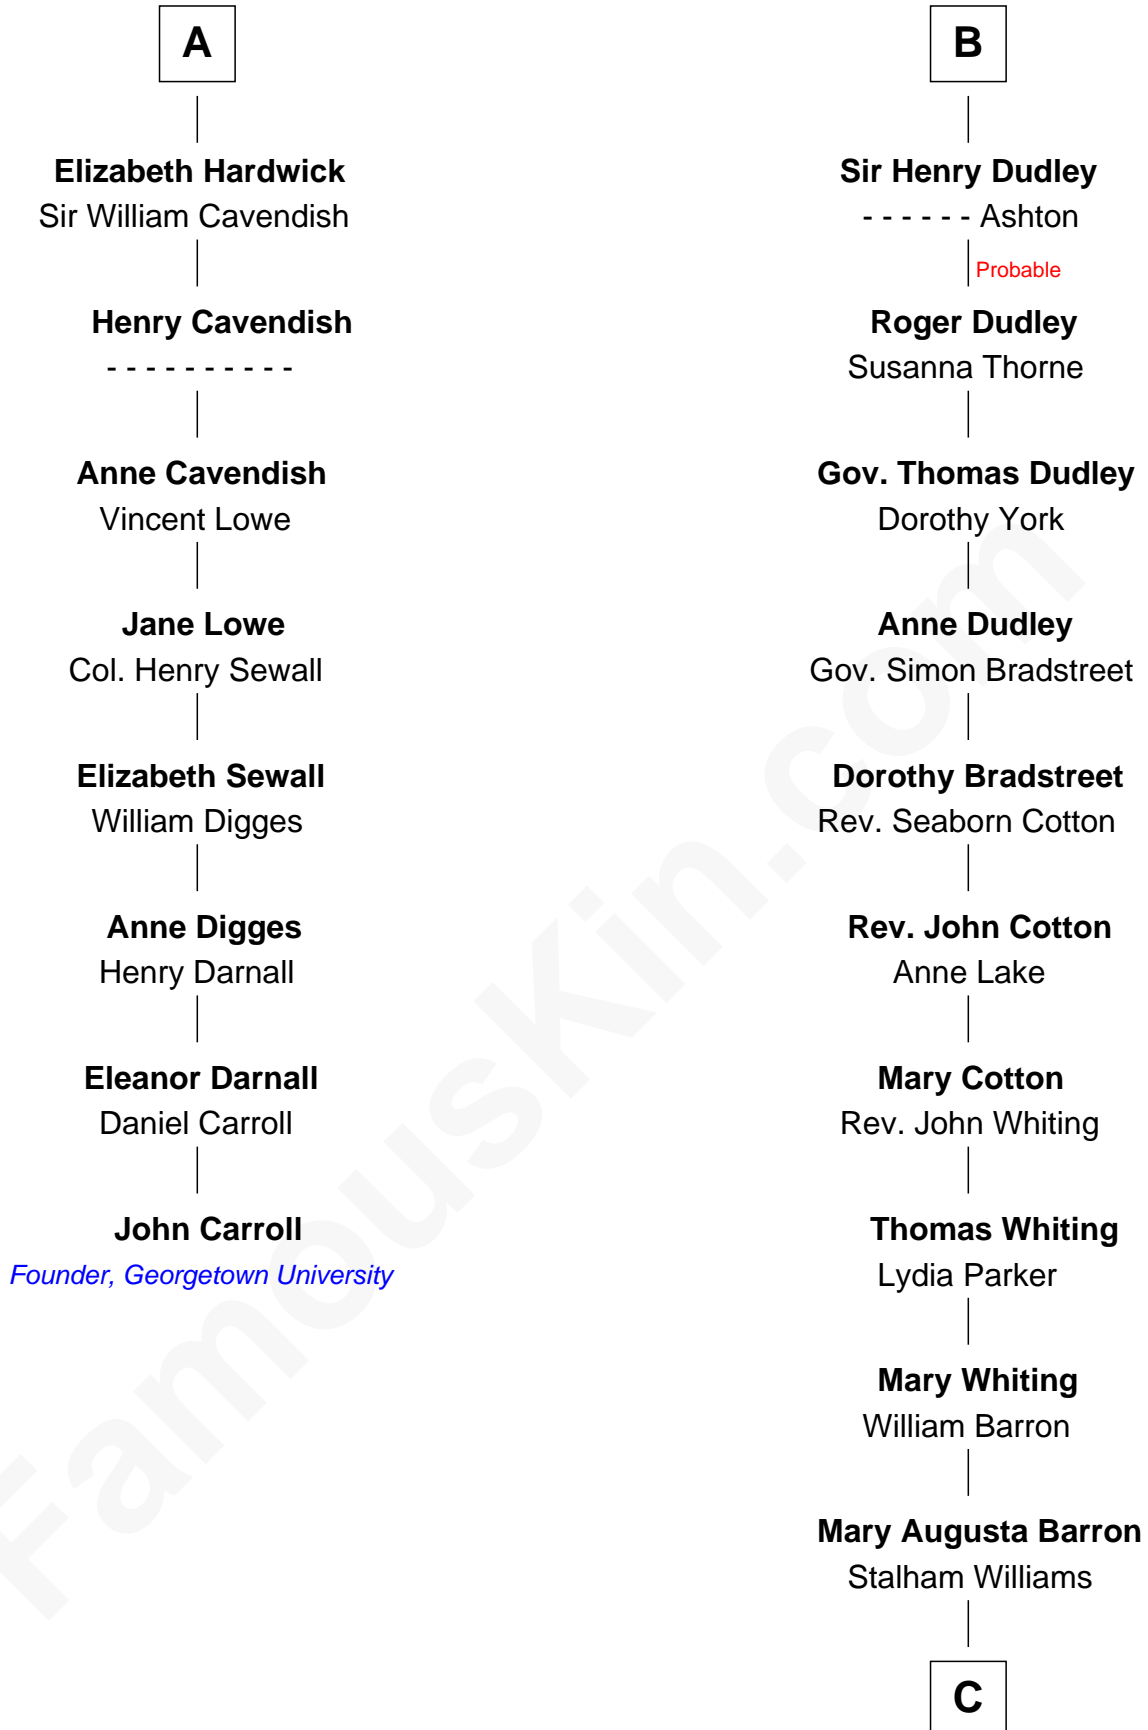

## Relationship Chart of

### John Carroll

Founder of Georgetown University

14th cousin 5 times removed of

### James Sherman

27th U.S. Vice-President

C

Frances Lucretia Williams

Richard Winslow Sherman

Mary Frances Sherman

Richard Updike Sherman

James Sherman

*27th U.S. Vice-President*

FamousKin.com