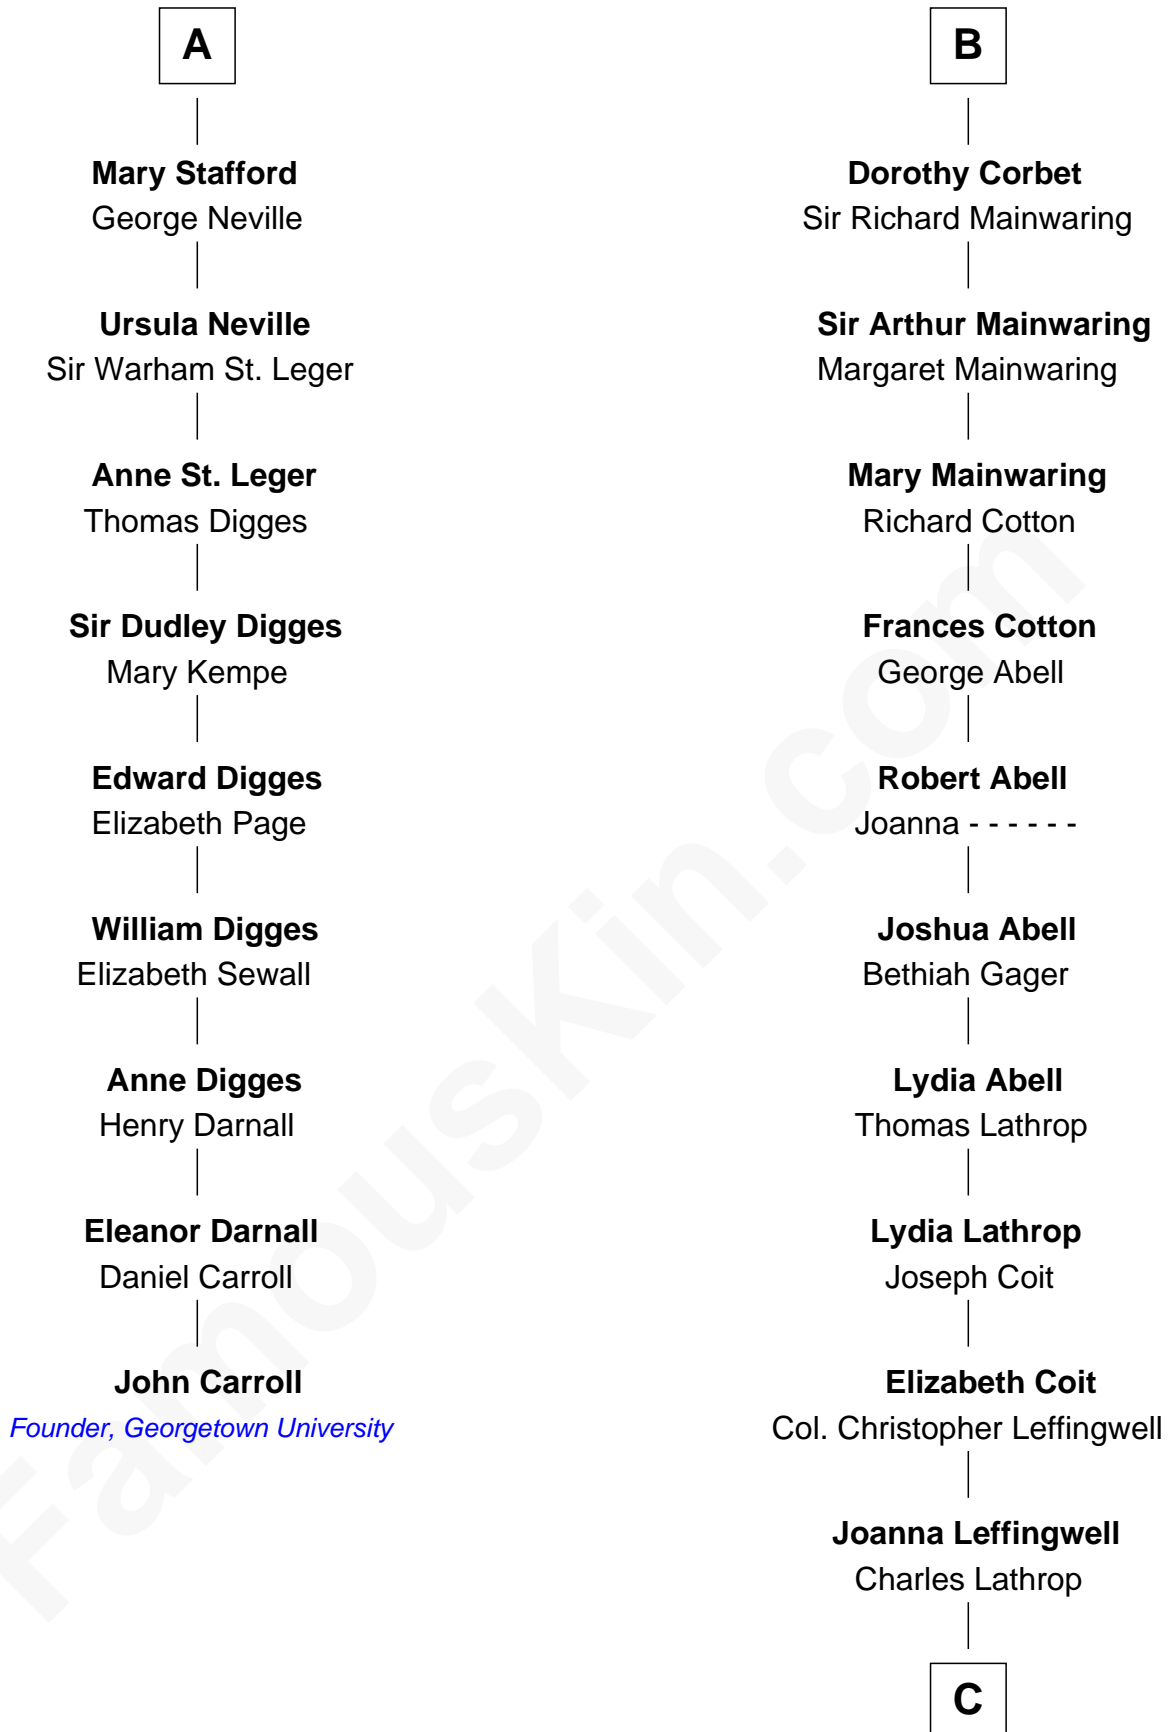

## Relationship Chart of

### John Carroll

Founder of Georgetown University

15th cousin 5 times removed of

**Allen Dulles**

5th Director of the C.I.A.

**C**

—  
**Harriet Wadsworth Lathrop**

Rev. Miron Winslow

—  
**Harriet Lathrop Winslow**

Rev. John Welsh Dulles

—  
**Allen Macy Dulles**

Edith Foster

—  
**Allen Dulles**

*5th Director of the C.I.A.*

FamousKin.com