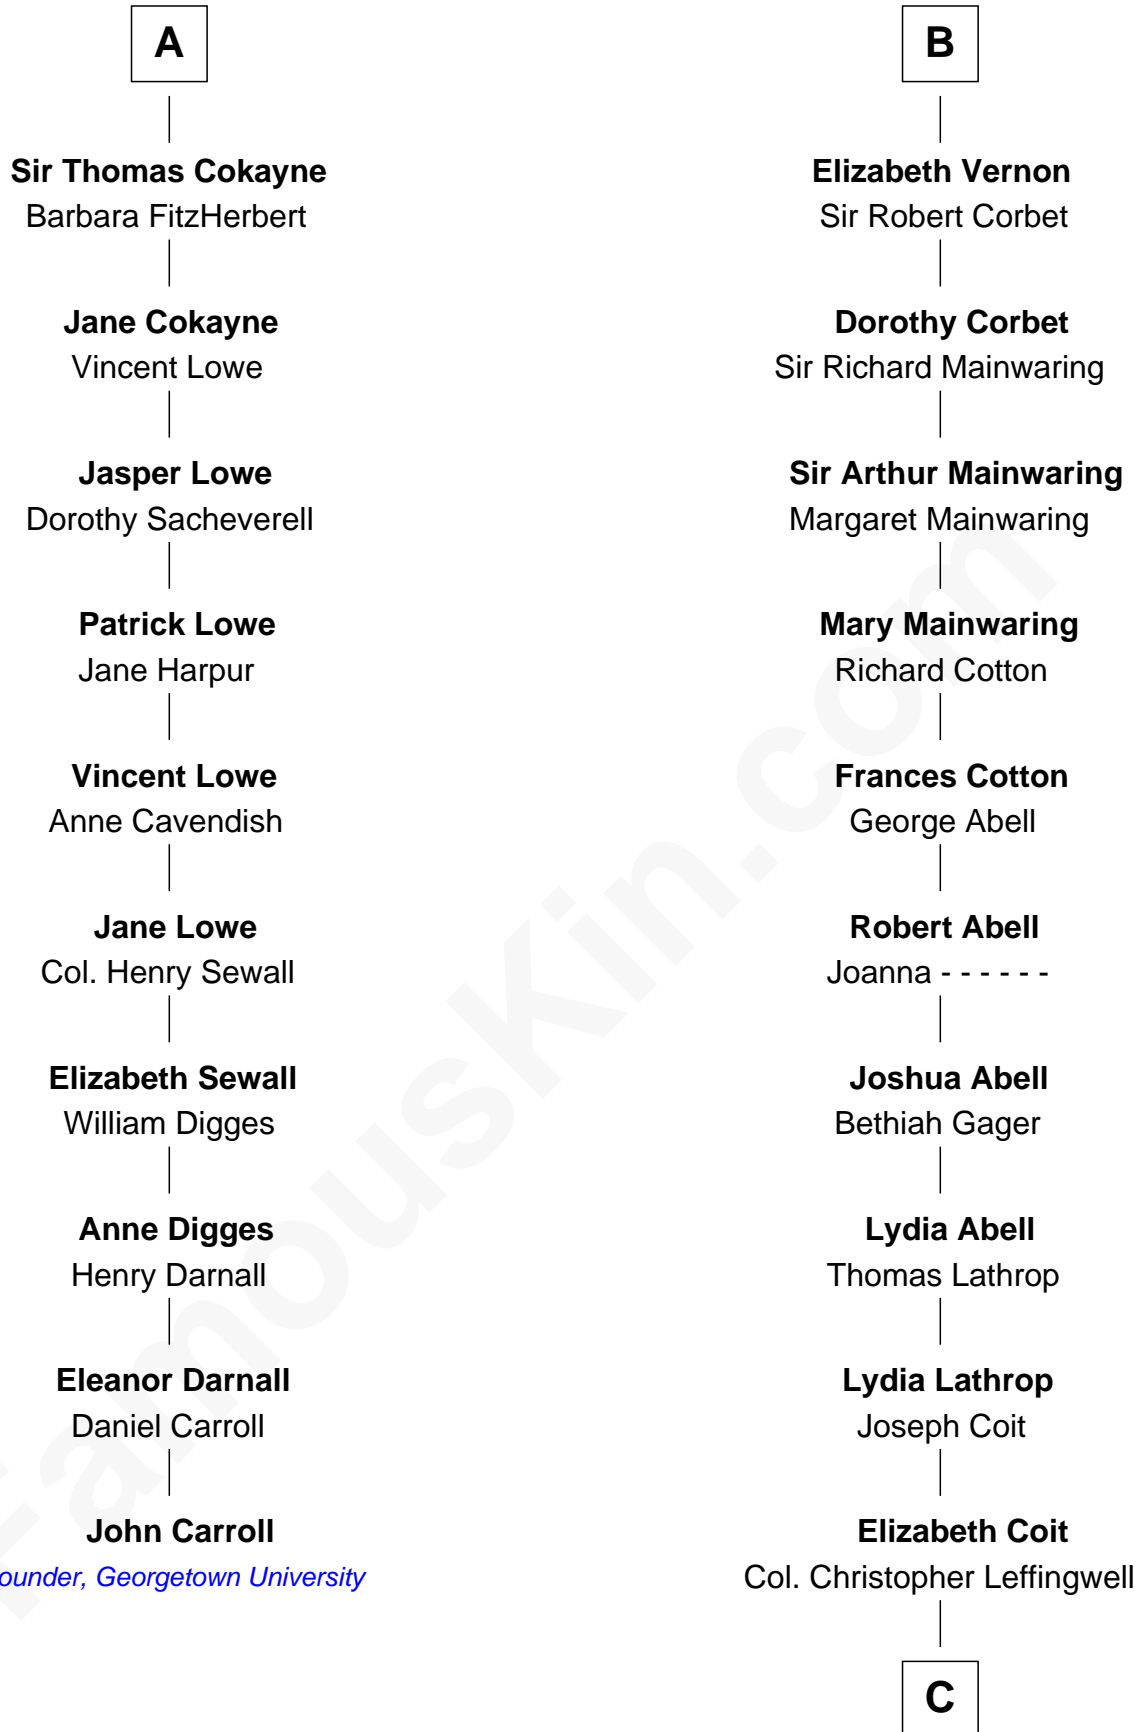

## Relationship Chart of

### John Carroll

*Founder of Georgetown University*

16th cousin 5 times removed of

### Allen Dulles

*5th Director of the C.I.A.*

**Sir Robert de Ros**

Isabel de Aubeney

**C**

**Joanna Leffingwell**

Charles Lathrop

**Harriet Wadsworth Lathrop**