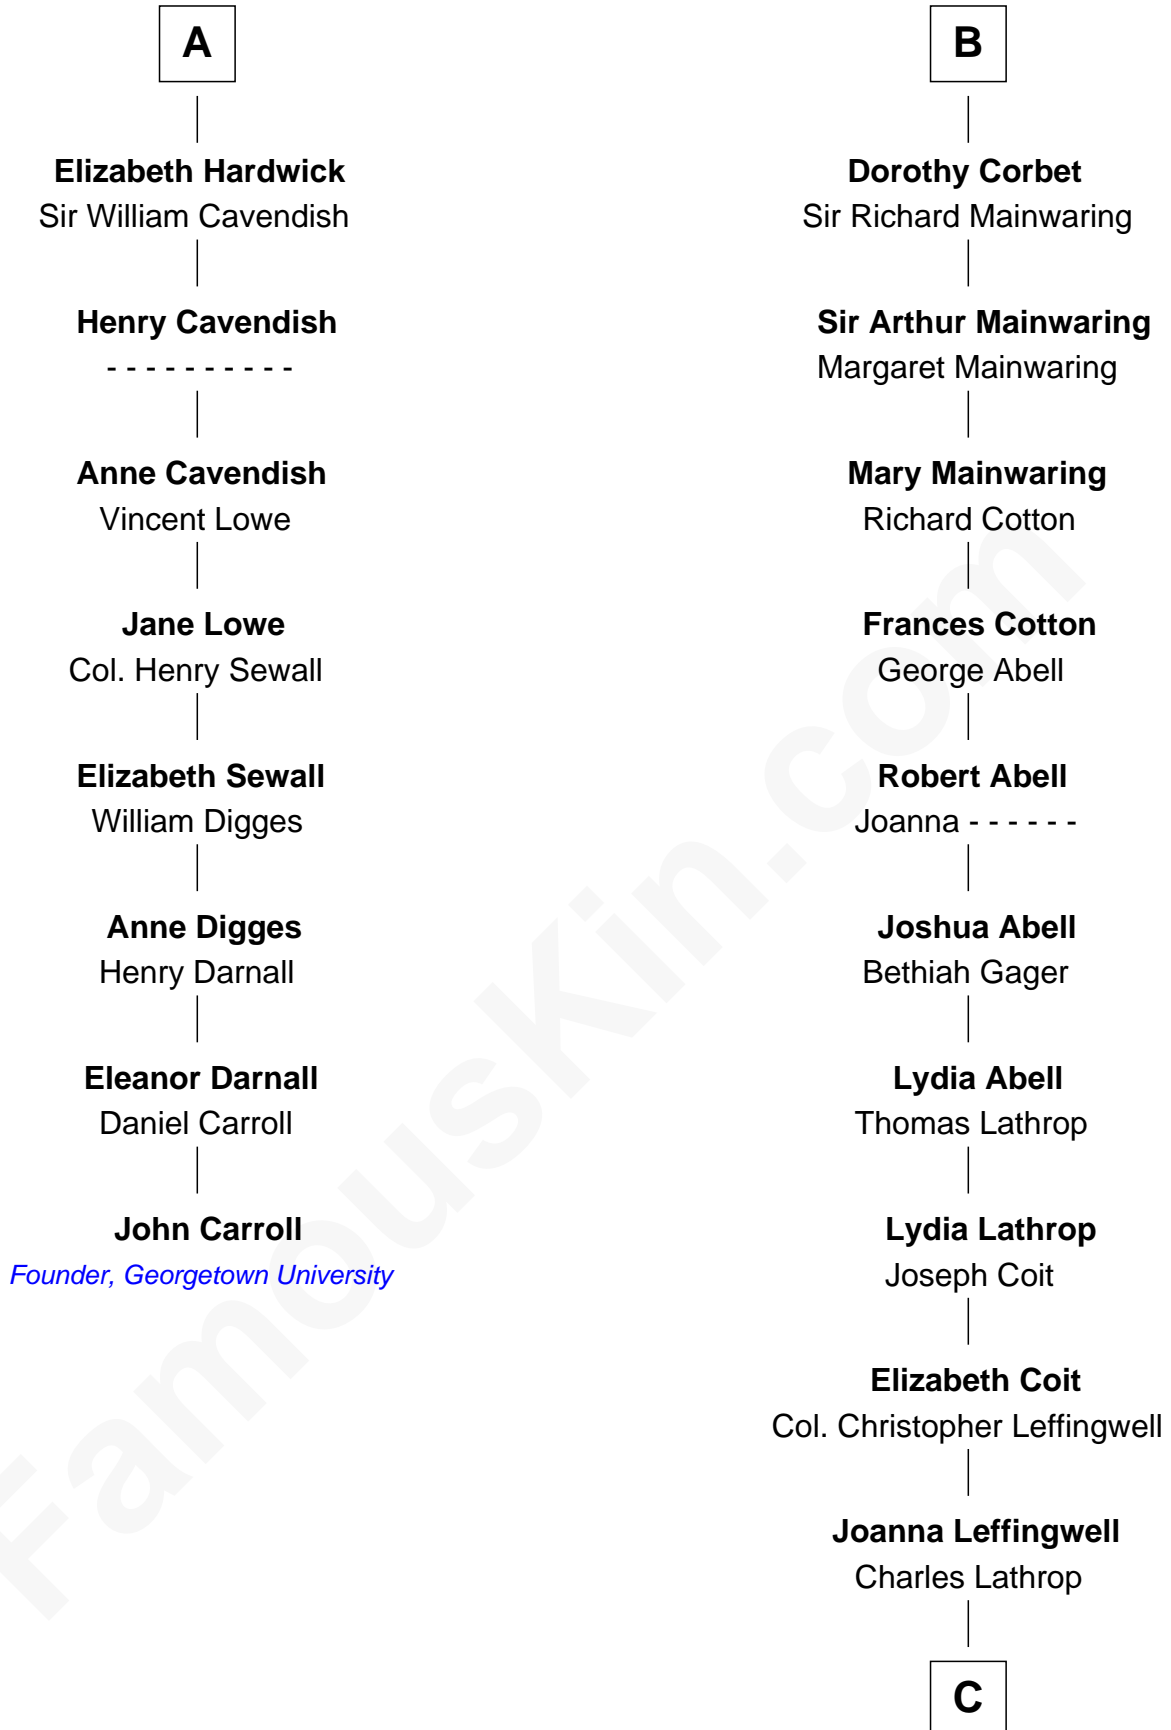

## Relationship Chart of

### John Carroll

Founder of Georgetown University

14th cousin 6 times removed of

**Allen Dulles**

5th Director of the C.I.A.

**C**

—  
**Harriet Wadsworth Lathrop**

Rev. Miron Winslow

—  
**Harriet Lathrop Winslow**

Rev. John Welsh Dulles

—  
**Allen Macy Dulles**

Edith Foster

—  
**Allen Dulles**

*5th Director of the C.I.A.*

FamousKin.com