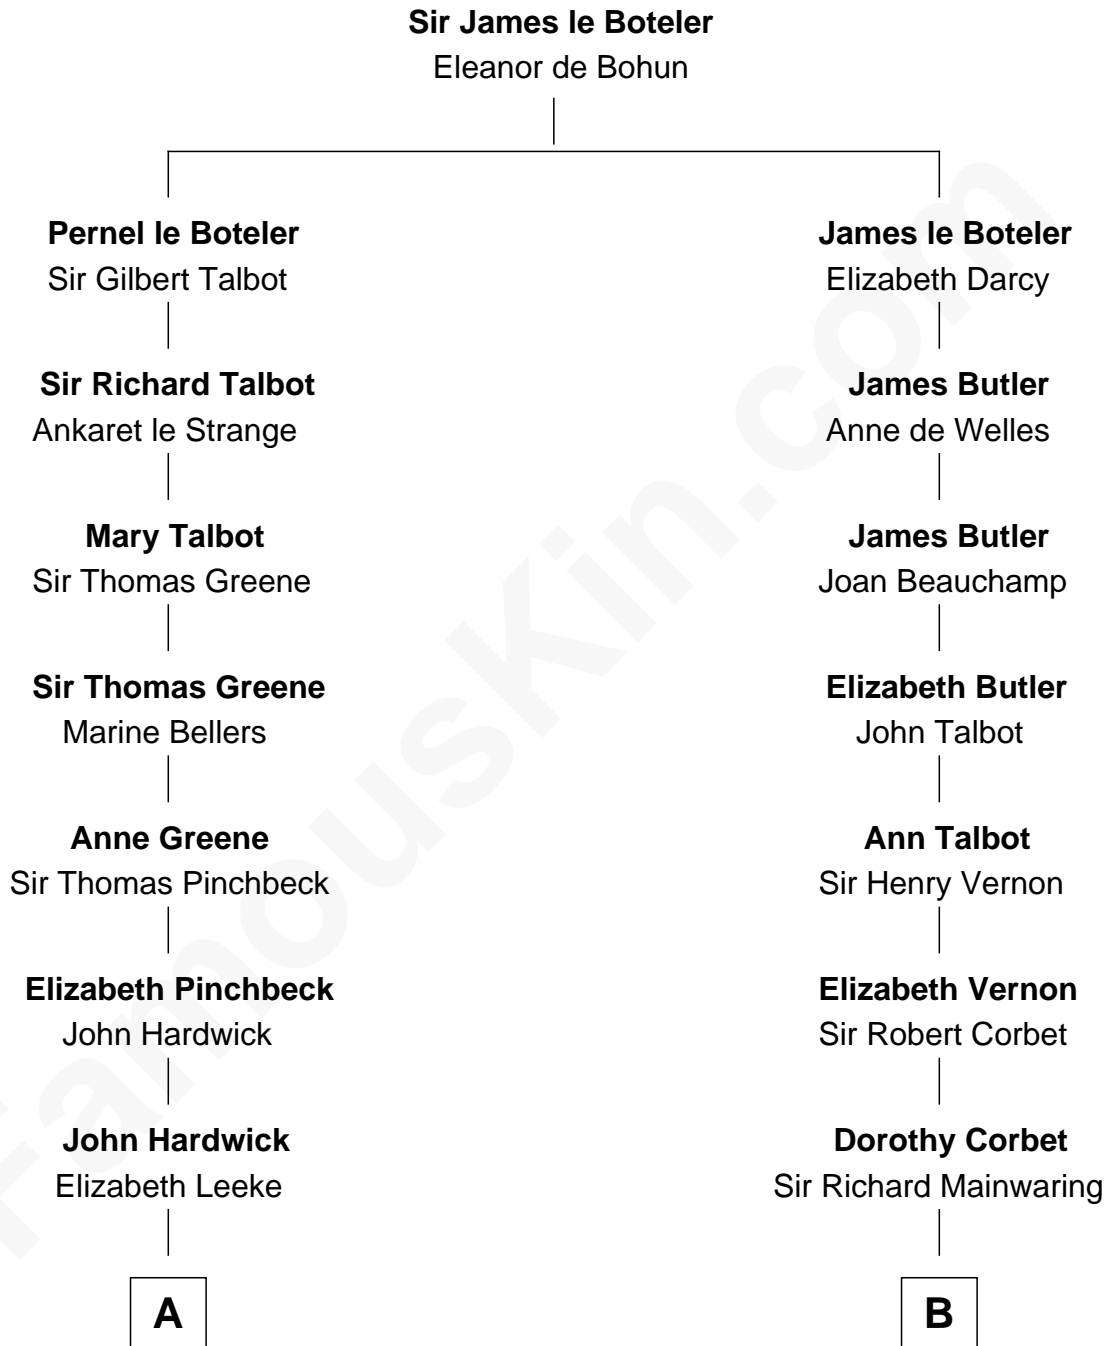

FamousKin.com

Relationship Chart of

John Carroll

Founder of Georgetown University

14th cousin 5 times removed of

Allen Dulles

5th Director of the C.I.A.

C