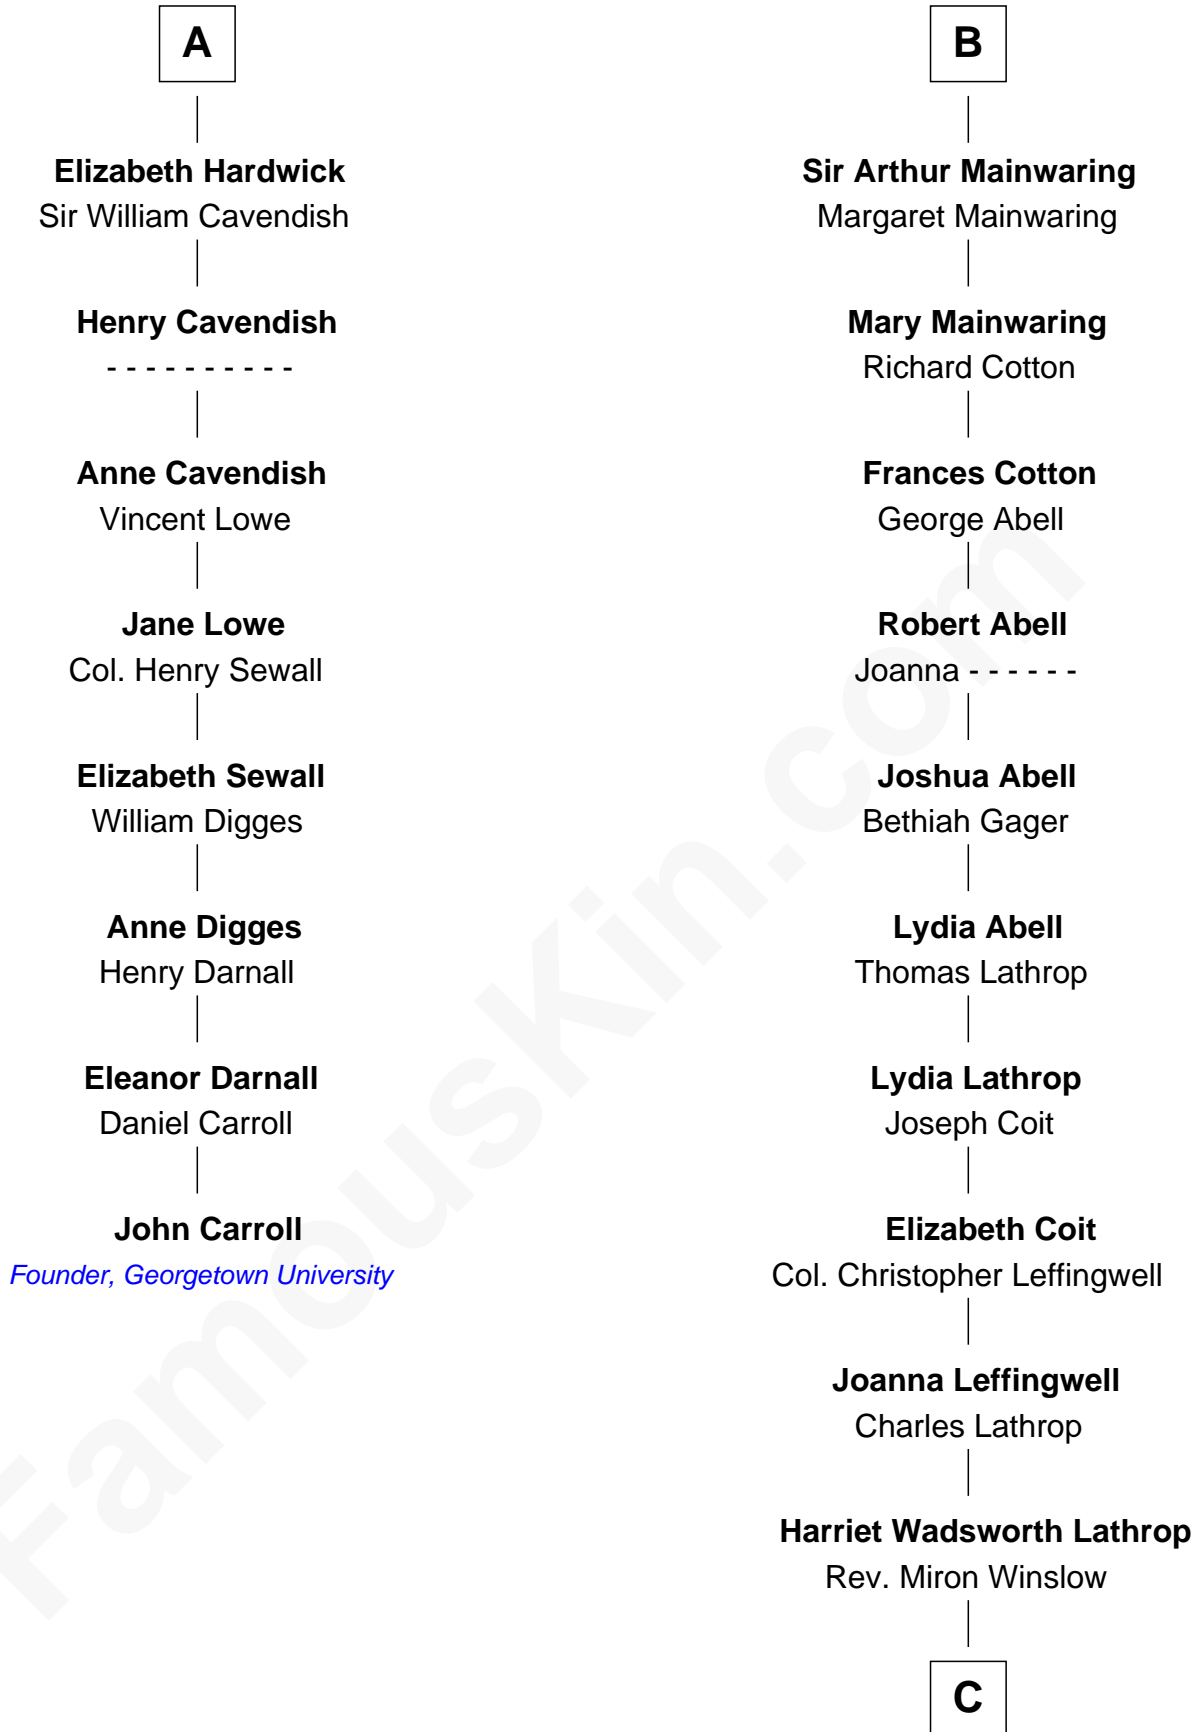

FamousKin.com

Relationship Chart of

John Carroll

Founder of Georgetown University

14th cousin 5 times removed of

Allen Dulles

5th Director of the C.I.A.

C

Harriet Lathrop Winslow

Rev. John Welsh Dulles

Allen Macy Dulles

Edith Foster

Allen Dulles

5th Director of the C.I.A.

FamousKin.com