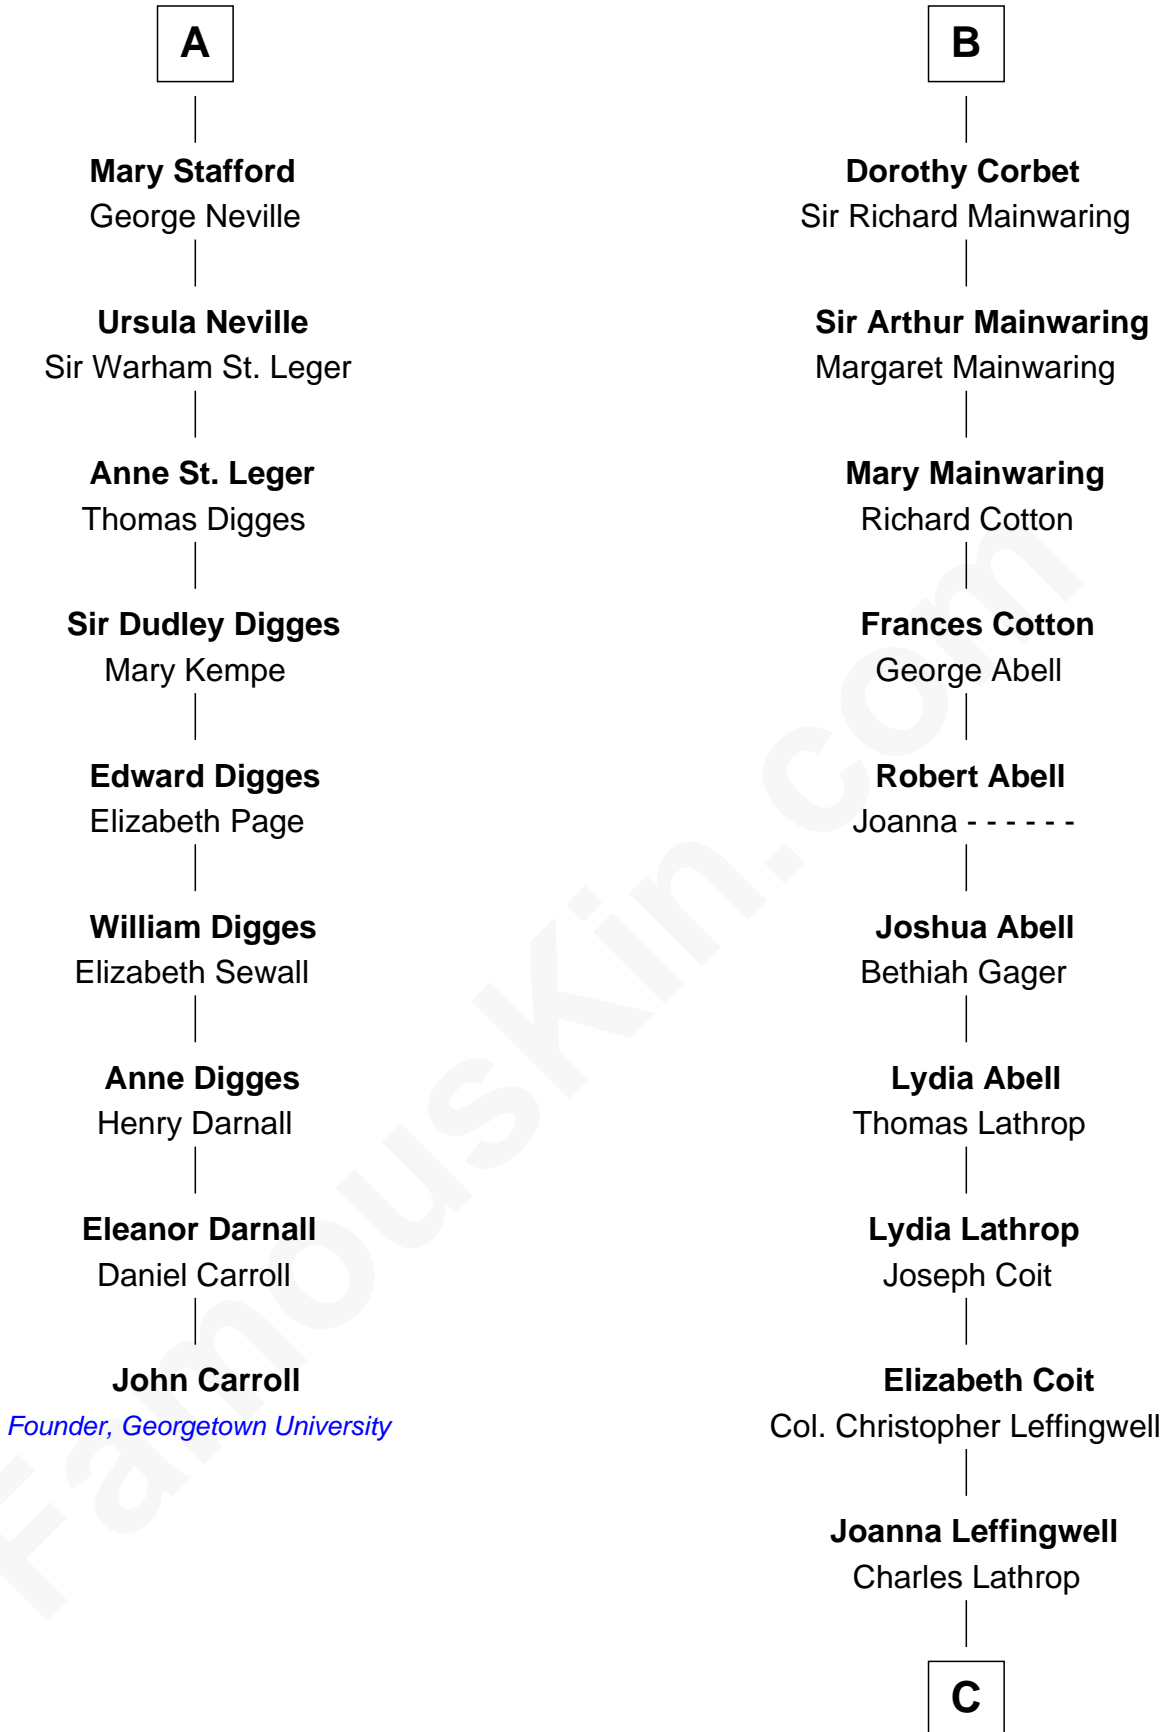

## Relationship Chart of

### John Carroll

*Founder of Georgetown University*

15th cousin 5 times removed of

**John Foster Dulles**

*52nd U.S. Secretary of State*

C

Harriet Wadsworth Lathrop

Rev. Miron Winslow

Harriet Lathrop Winslow

Rev. John Welsh Dulles

Allen Macy Dulles

Edith Foster

John Foster Dulles

*52nd U.S. Secretary of State*

FamousKin.com