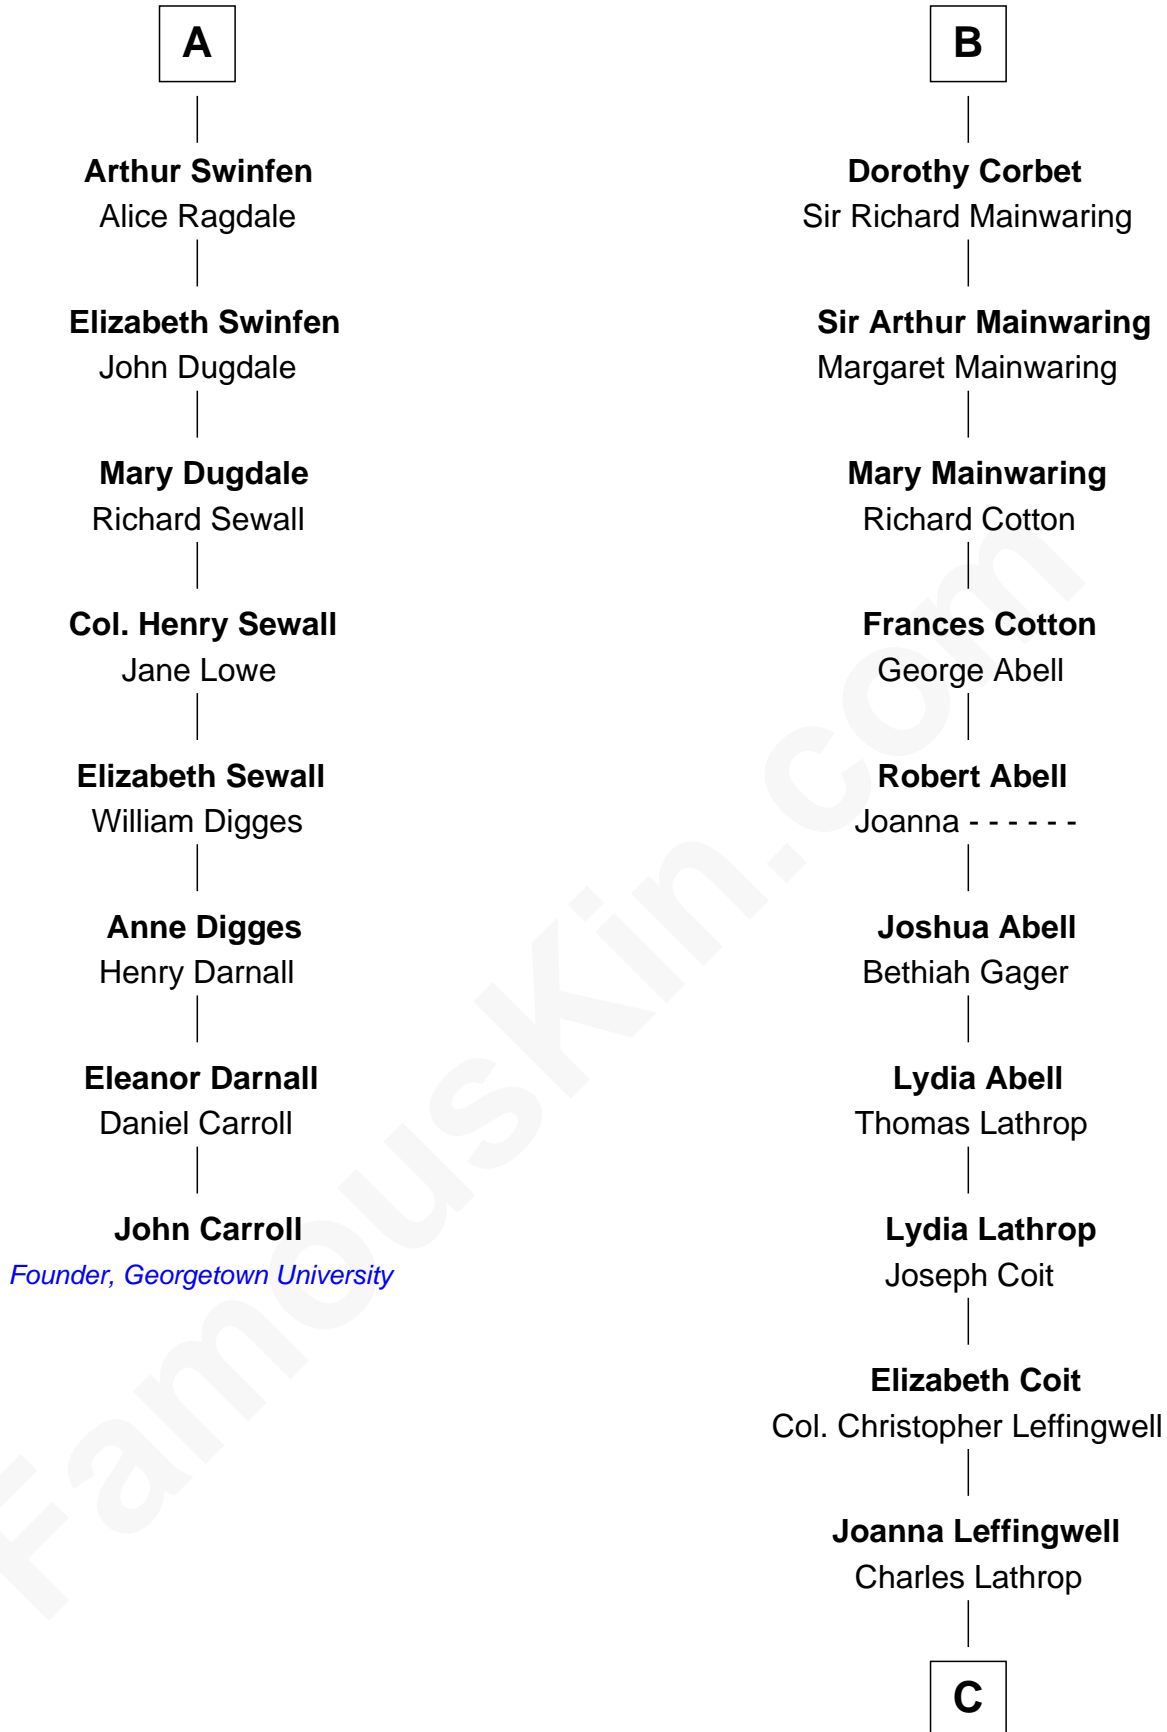

## Relationship Chart of

### John Carroll

Founder of Georgetown University

14th cousin 6 times removed of

### John Foster Dulles

52nd U.S. Secretary of State

**C**

—  
**Harriet Wadsworth Lathrop**

Rev. Miron Winslow

—  
**Harriet Lathrop Winslow**

Rev. John Welsh Dulles

—  
**Allen Macy Dulles**