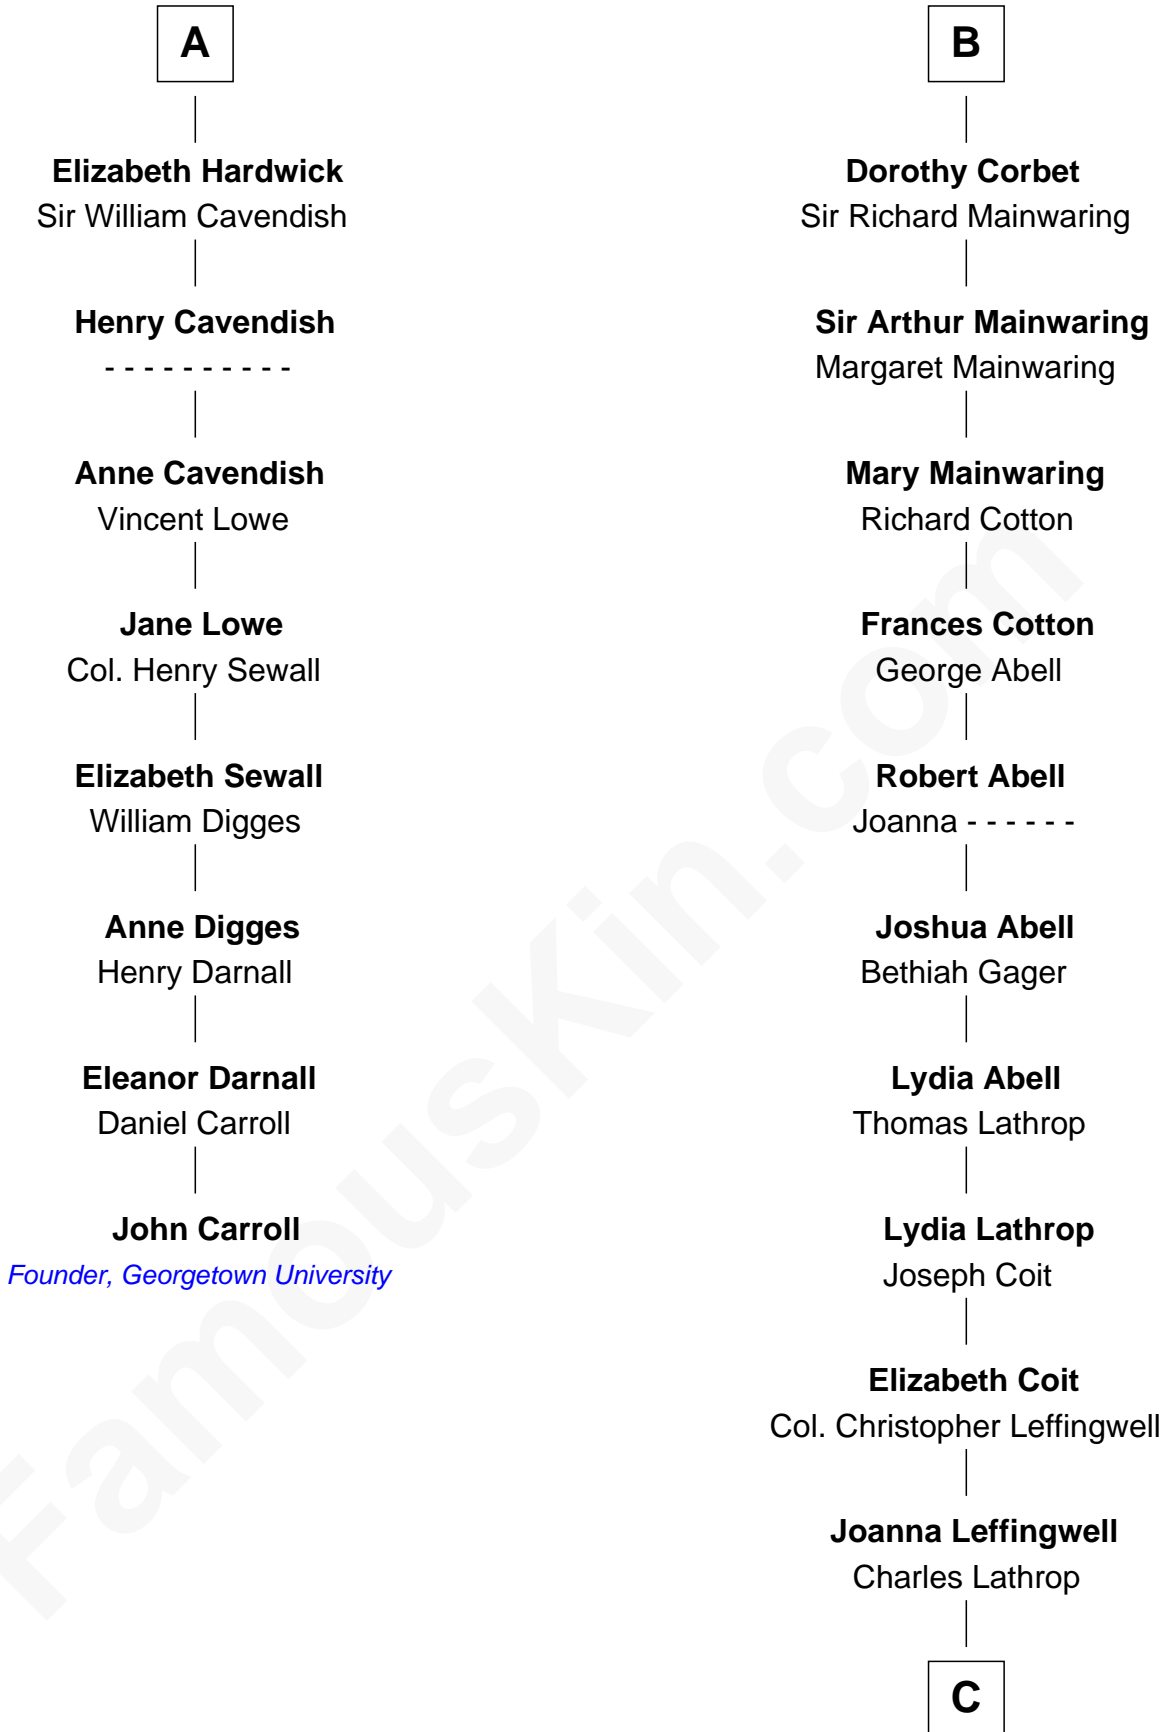

## Relationship Chart of

### John Carroll

*Founder of Georgetown University*

14th cousin 6 times removed of

### John Foster Dulles

*52nd U.S. Secretary of State*

**Edmund Fitzalan**

Alice de Warenne

C

Harriet Wadsworth Lathrop

Rev. Miron Winslow

Harriet Lathrop Winslow