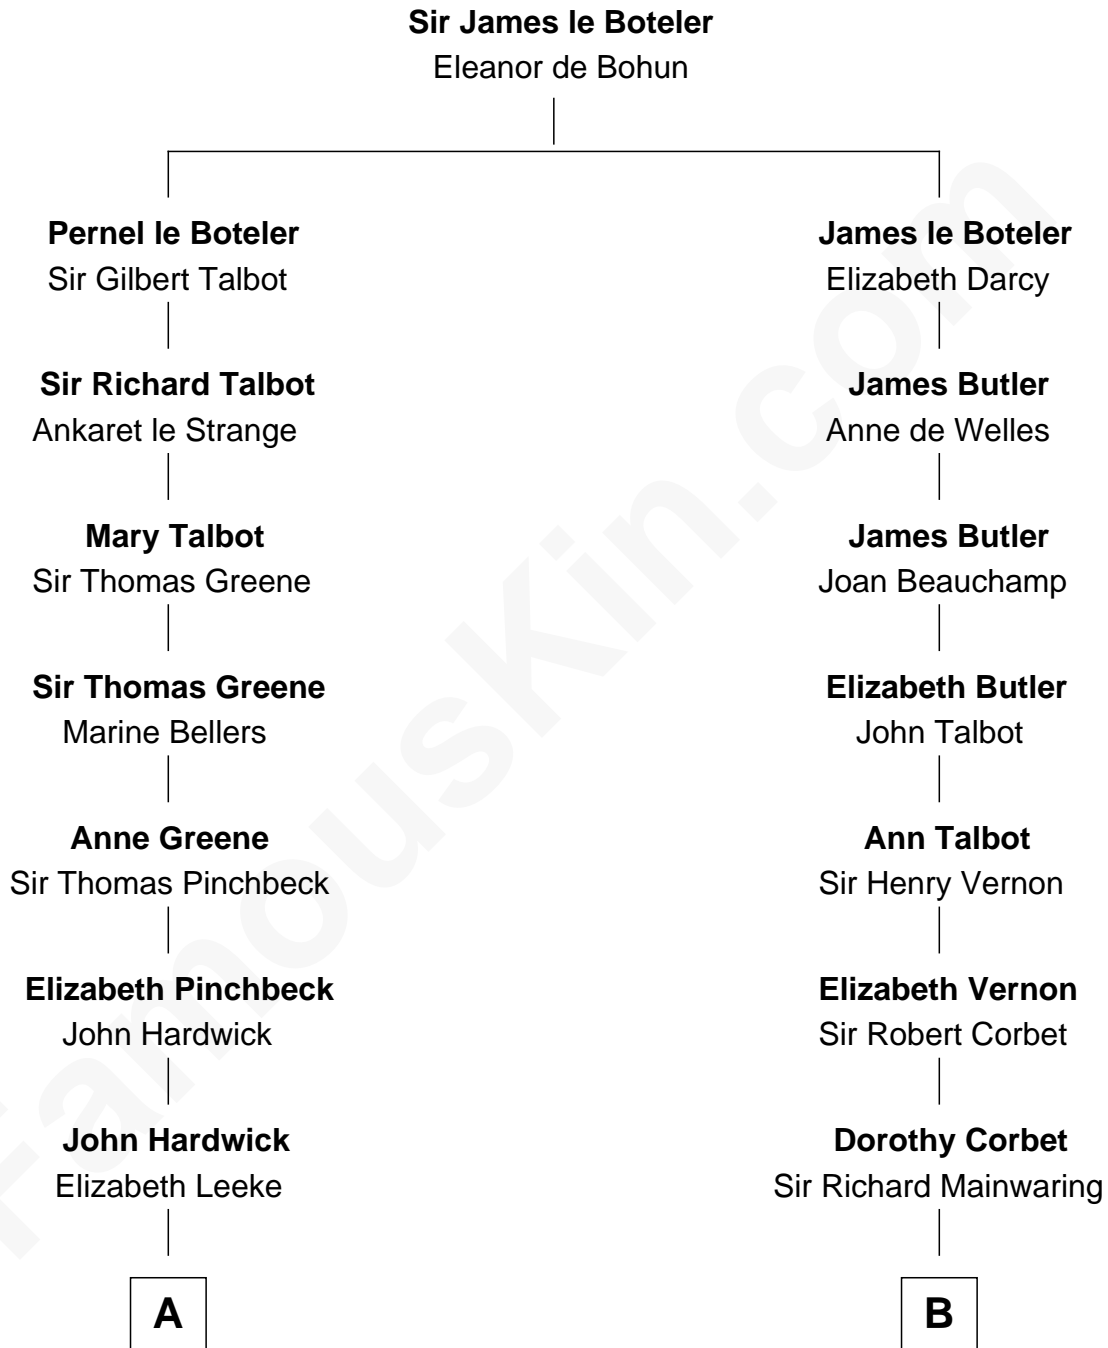

FamousKin.com

Relationship Chart of

John Carroll

Founder of Georgetown University

14th cousin 5 times removed of

John Foster Dulles

52nd U.S. Secretary of State

C

Harriet Lathrop Winslow

Rev. John Welsh Dulles

Allen Macy Dulles

Edith Foster

John Foster Dulles

52nd U.S. Secretary of State

FamousKin.com