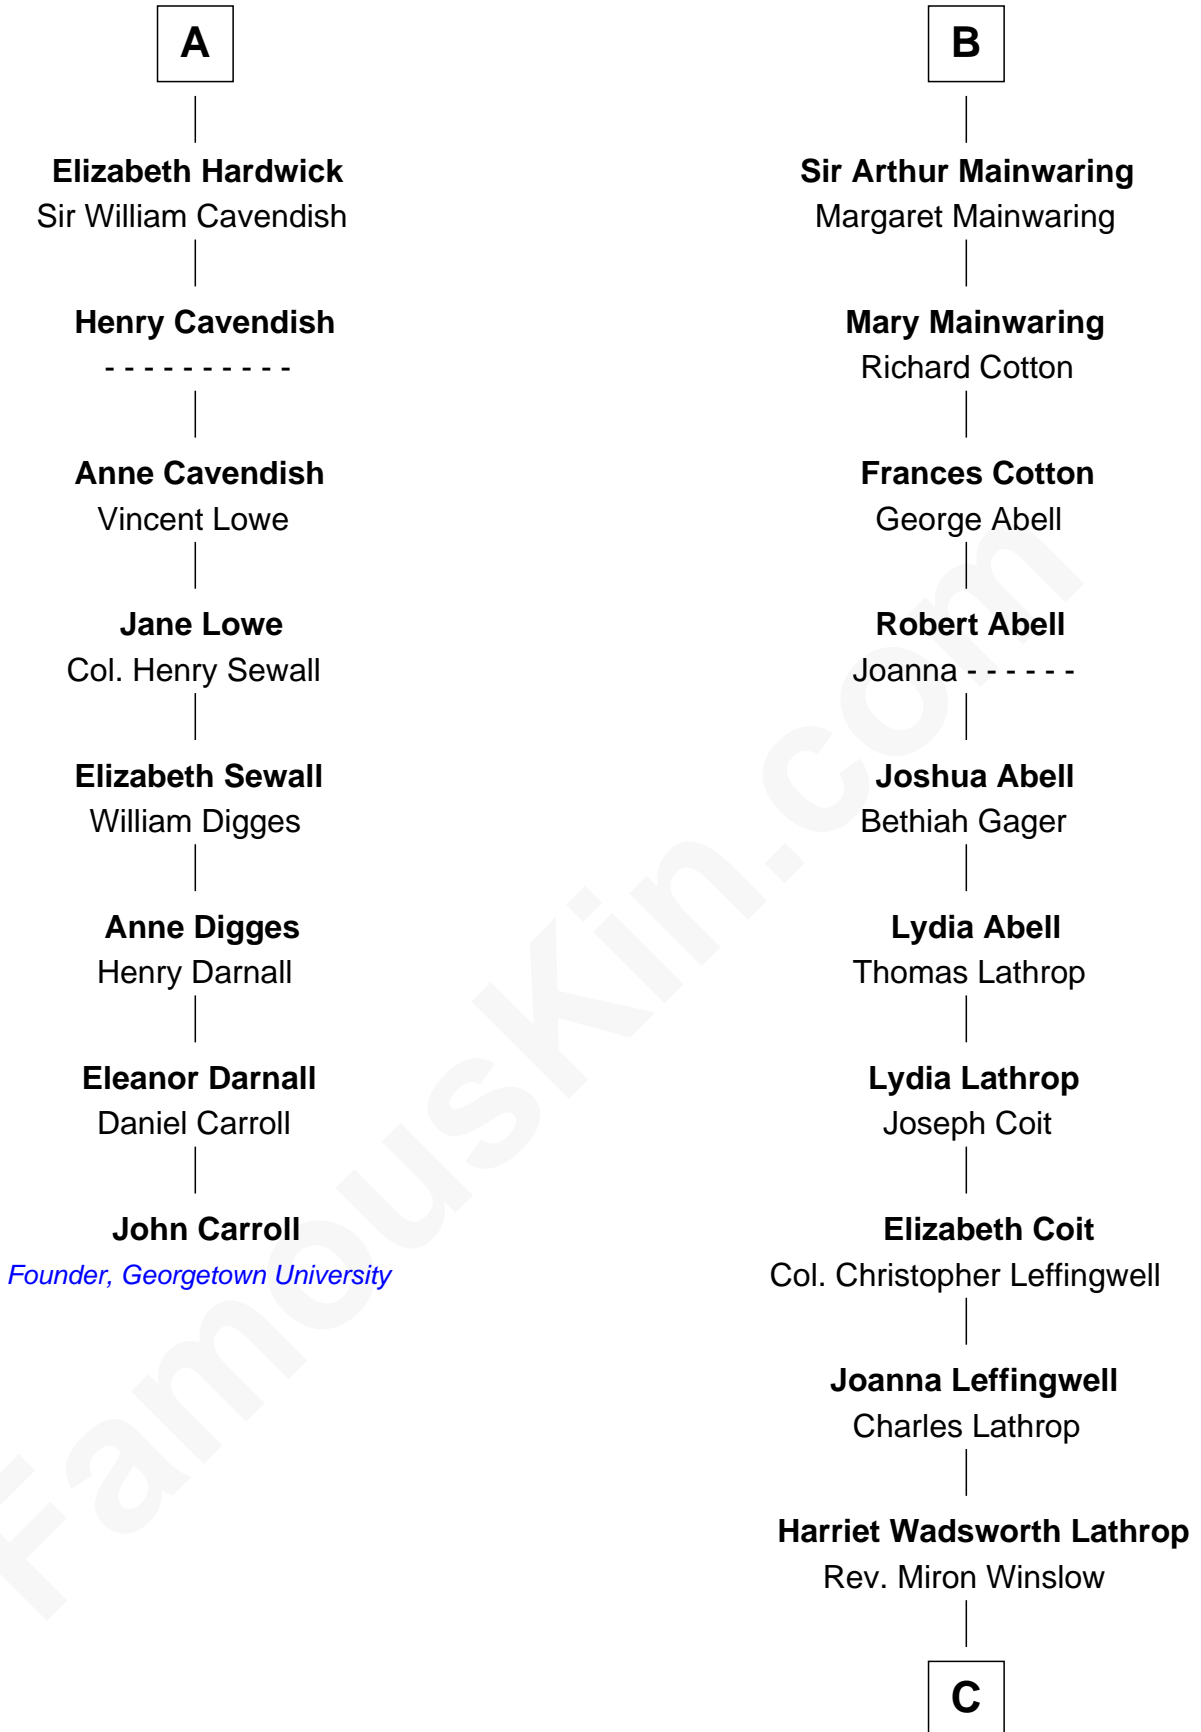

FamousKin.com

Relationship Chart of

John Carroll

Founder of Georgetown University

14th cousin 5 times removed of

John Foster Dulles

52nd U.S. Secretary of State

C

Harriet Lathrop Winslow

Rev. John Welsh Dulles

Allen Macy Dulles

Edith Foster

John Foster Dulles

52nd U.S. Secretary of State

FamousKin.com