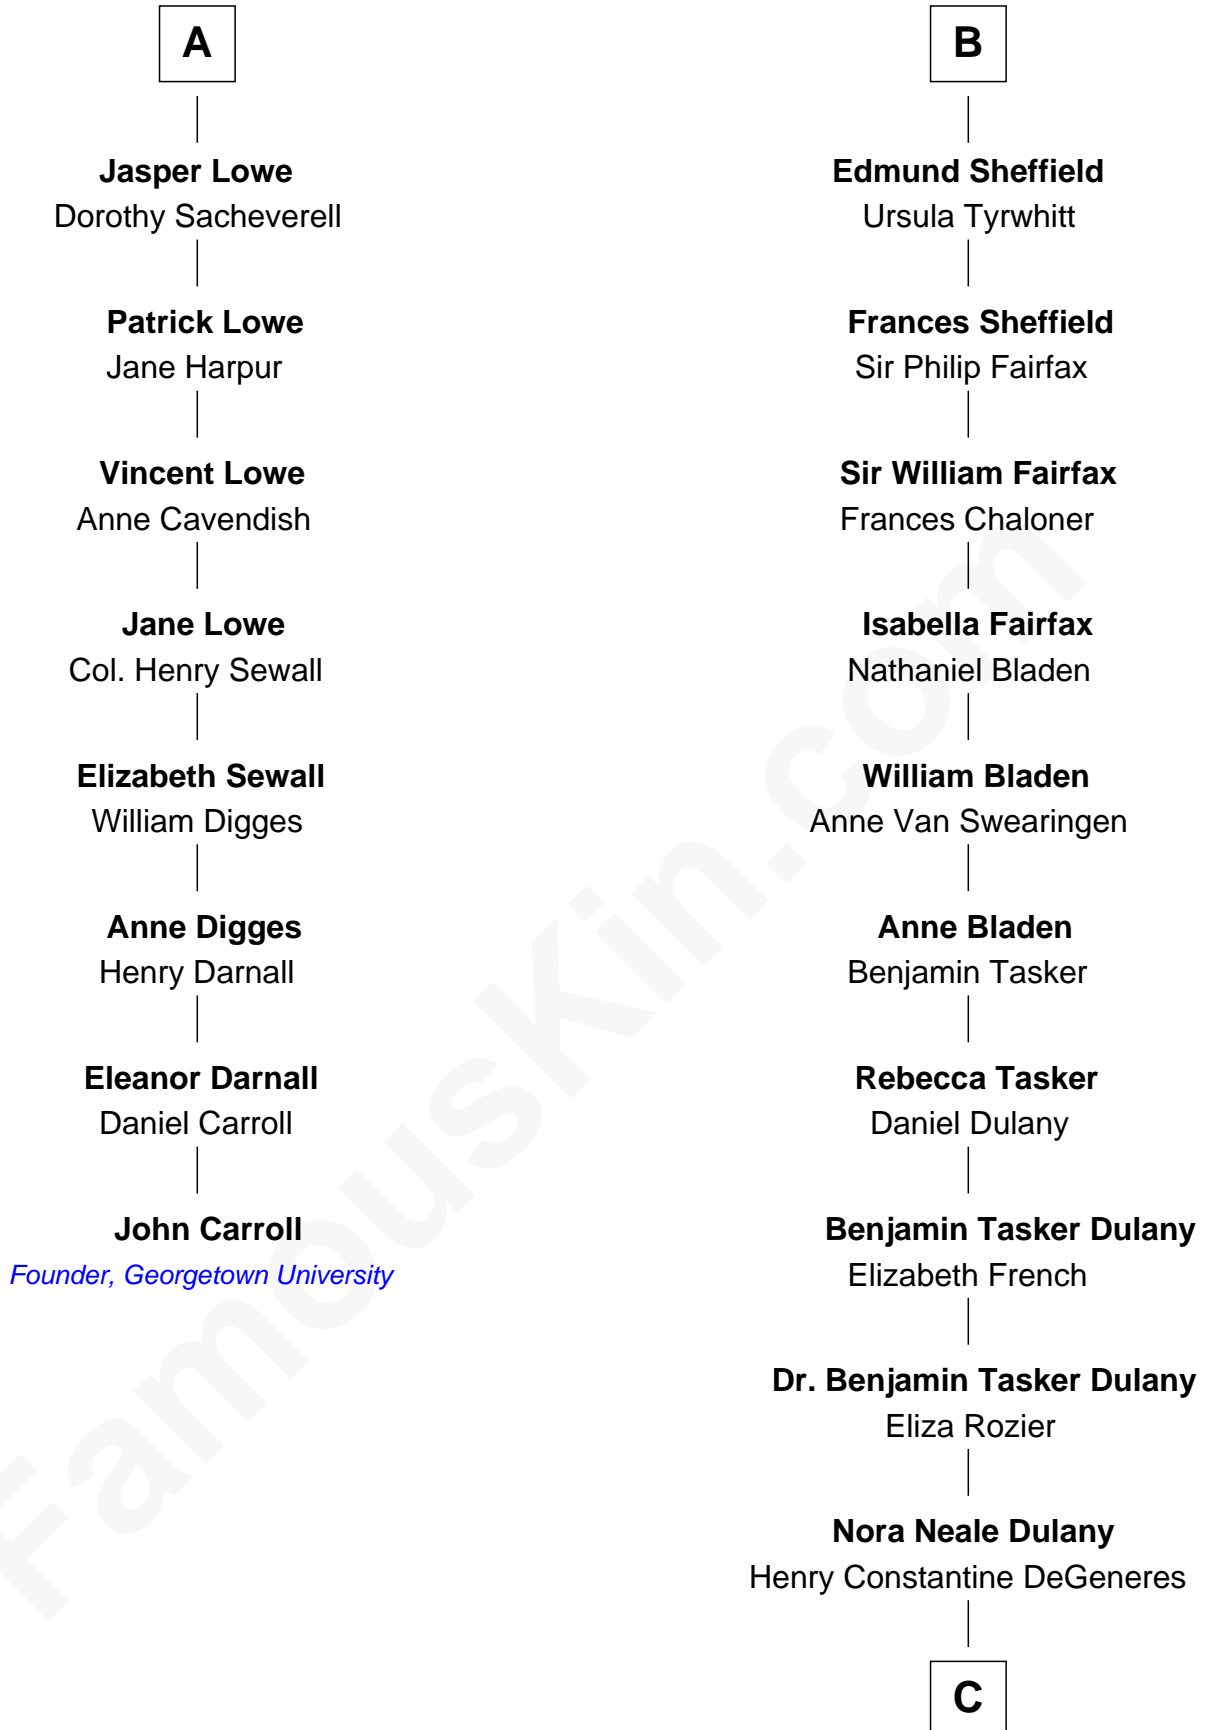

FamousKin.com

Relationship Chart of

John Carroll

Founder of Georgetown University

14th cousin 7 times removed of

Ellen DeGeneres

Comedienne and TV Personality

Sir John Howard

Alice de Bois

C

Joseph C. DeGeneres

Mary Whittemore

Alfred George DeGeneres

Julia E. Billiu

Elliot Everett DeGeneres

Ruth Elodie Martin