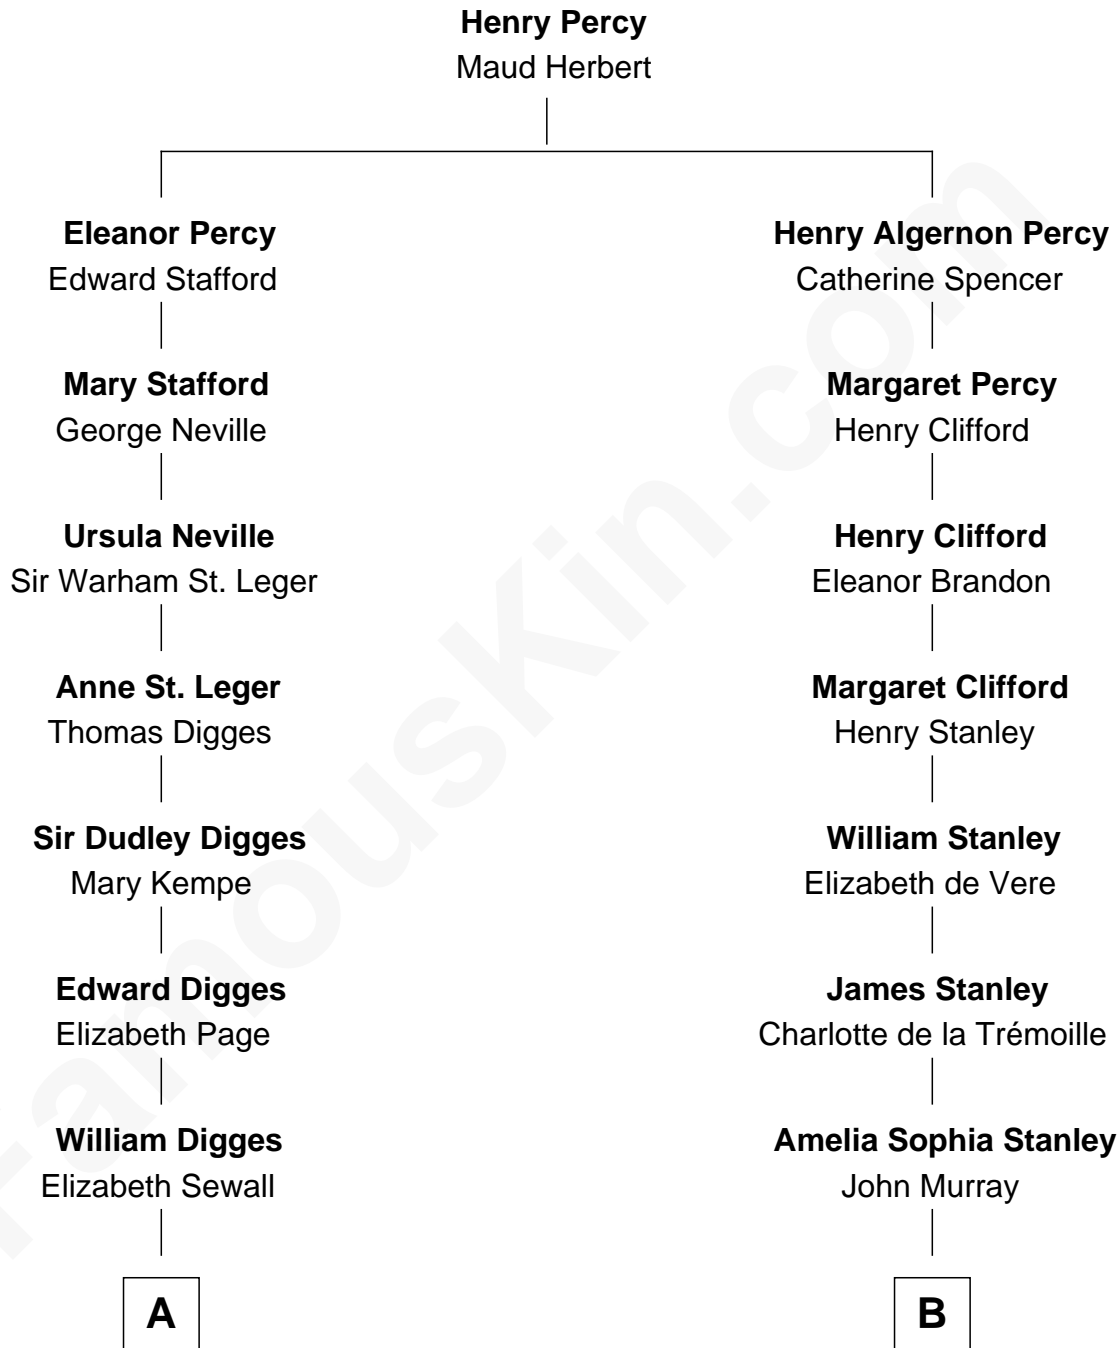

# FamousKin.com Relationship Chart of

**John Carroll**

*Founder of Georgetown University*

9th cousin 7 times removed of

**Guy Ritchie**

*British Filmmaker*

**A**

**Anne Digges**  
Henry Darnall

**Eleanor Darnall**  
Daniel Carroll

**John Carroll**  
*Founder, Georgetown University*

**B**

**Charles Murray**  
Catherine Watts

**Anne Murray**  
John Cochrane

**Catherine Cochrane**  
Alexander Stewart

**Sir John Stewart**  
Anne Dashwood

**Charlotte Stewart**  
Sir Edward Crofton

**Frederica Crofton**  
Hubert McLaughlin

**Vivian Guy Ouseley McLaughlin**  
Edith Jane Martineau

**Doris Margaretta McLaughlin**  
Stuart John Ritchie