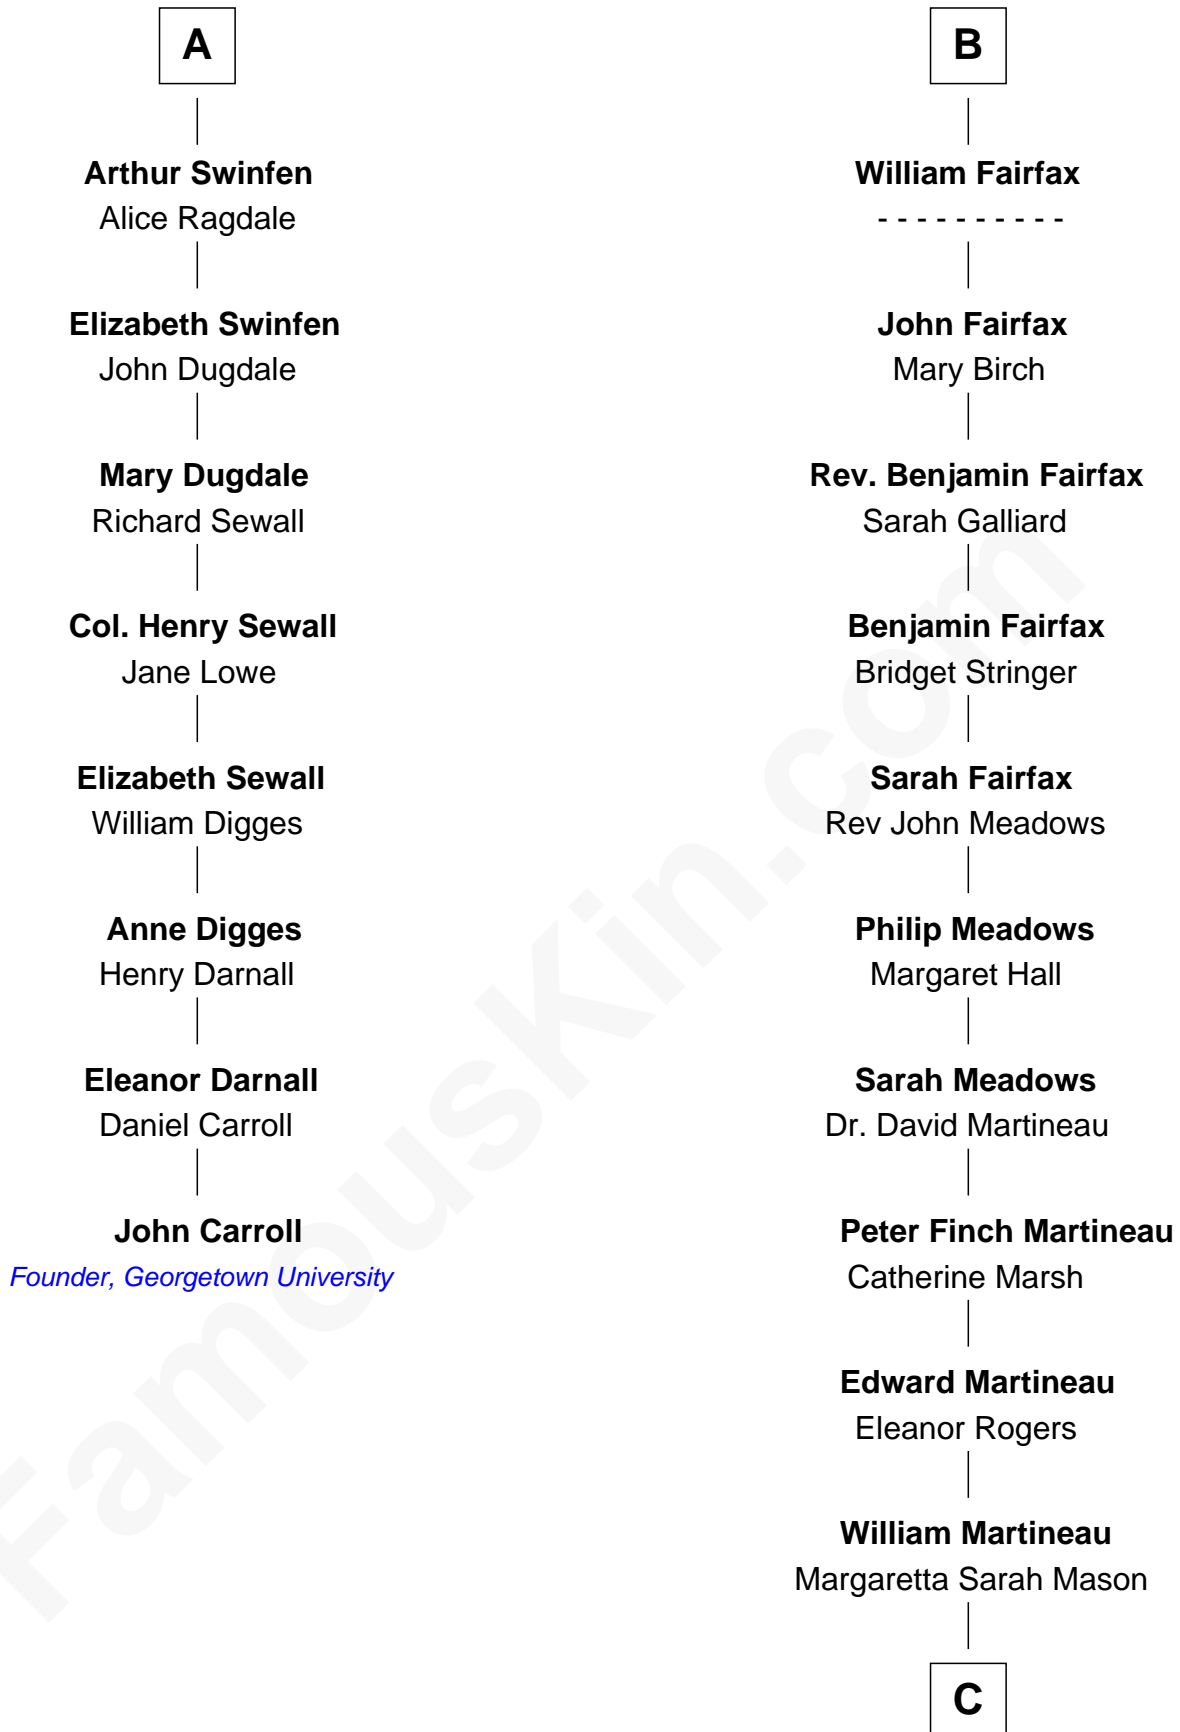

FamousKin.com

Relationship Chart of John Carroll

Founder of Georgetown University

14th cousin 6 times removed of

Guy Ritchie

British Filmmaker

C

Edith Jane Martineau

Vivian Guy Ouseley McLaughlin

Doris Margaretta McLaughlin

Stuart John Ritchie

John Vivian Ritchie

Amber Mary Parkinson

Guy Ritchie

British Filmmaker