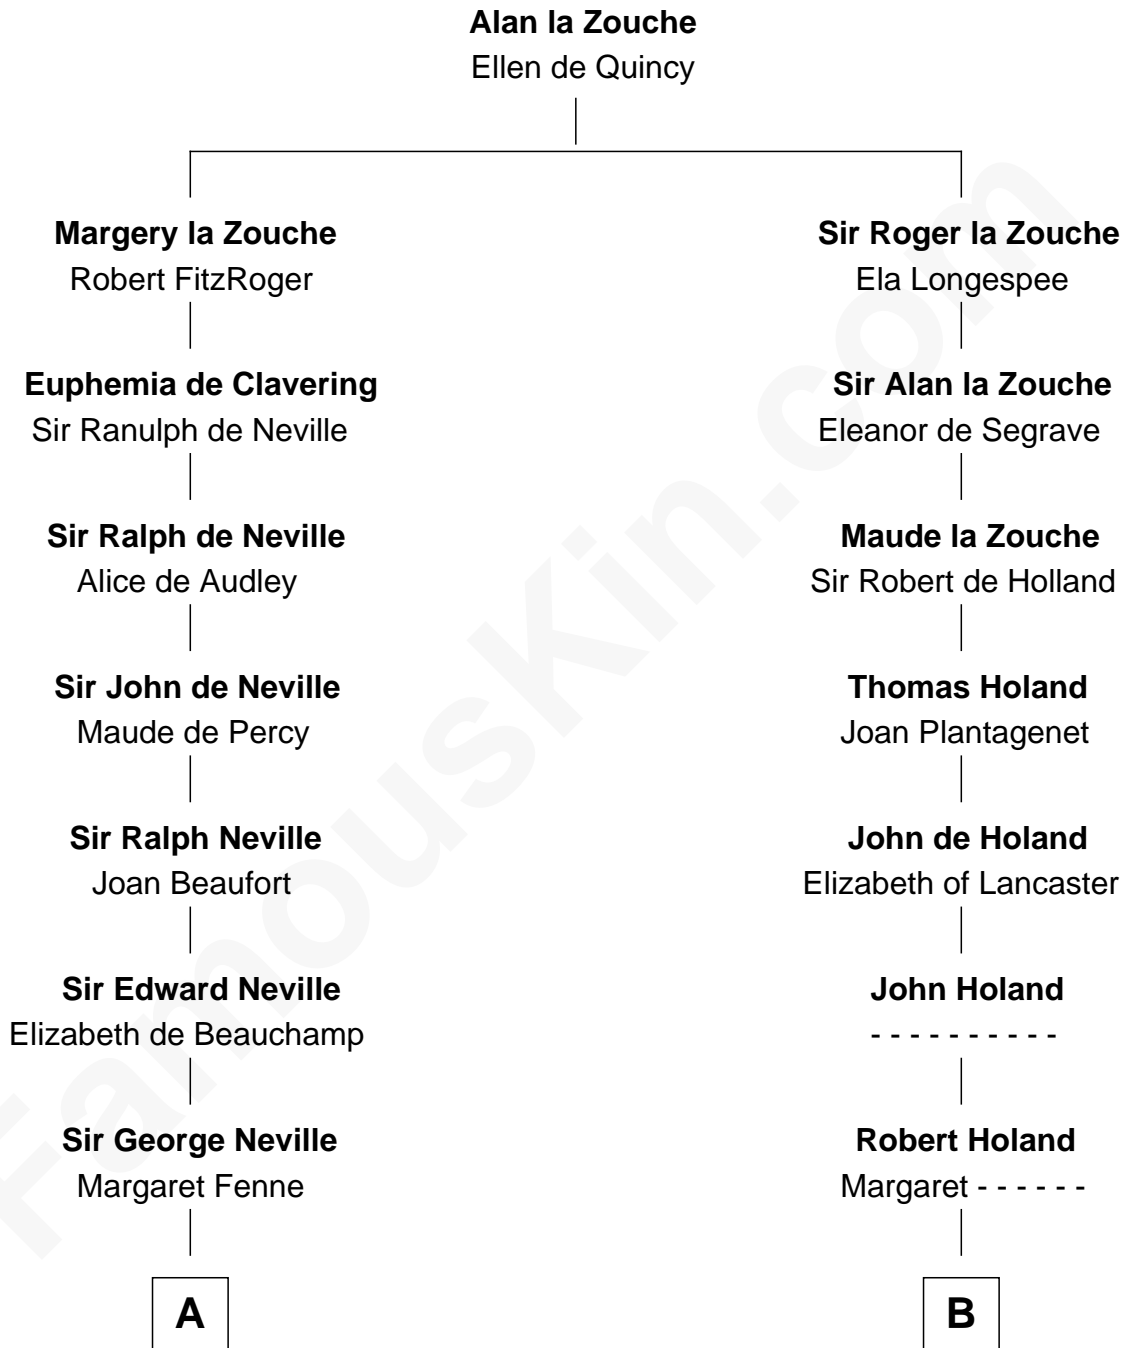

FamousKin.com

Relationship Chart of

John Carroll

Founder of Georgetown University

15th cousin 6 times removed of

Buckminster Fuller

Author, Architect, and Inventor

C

Christopher Wolcott

Lucy Parsons

Christopher Columbus Wolcott

Susan Blinn

Caroline Matilda Wolcott

Martin Andrews

Caroline Wolcott Andrews

Richard Buckminster Fuller