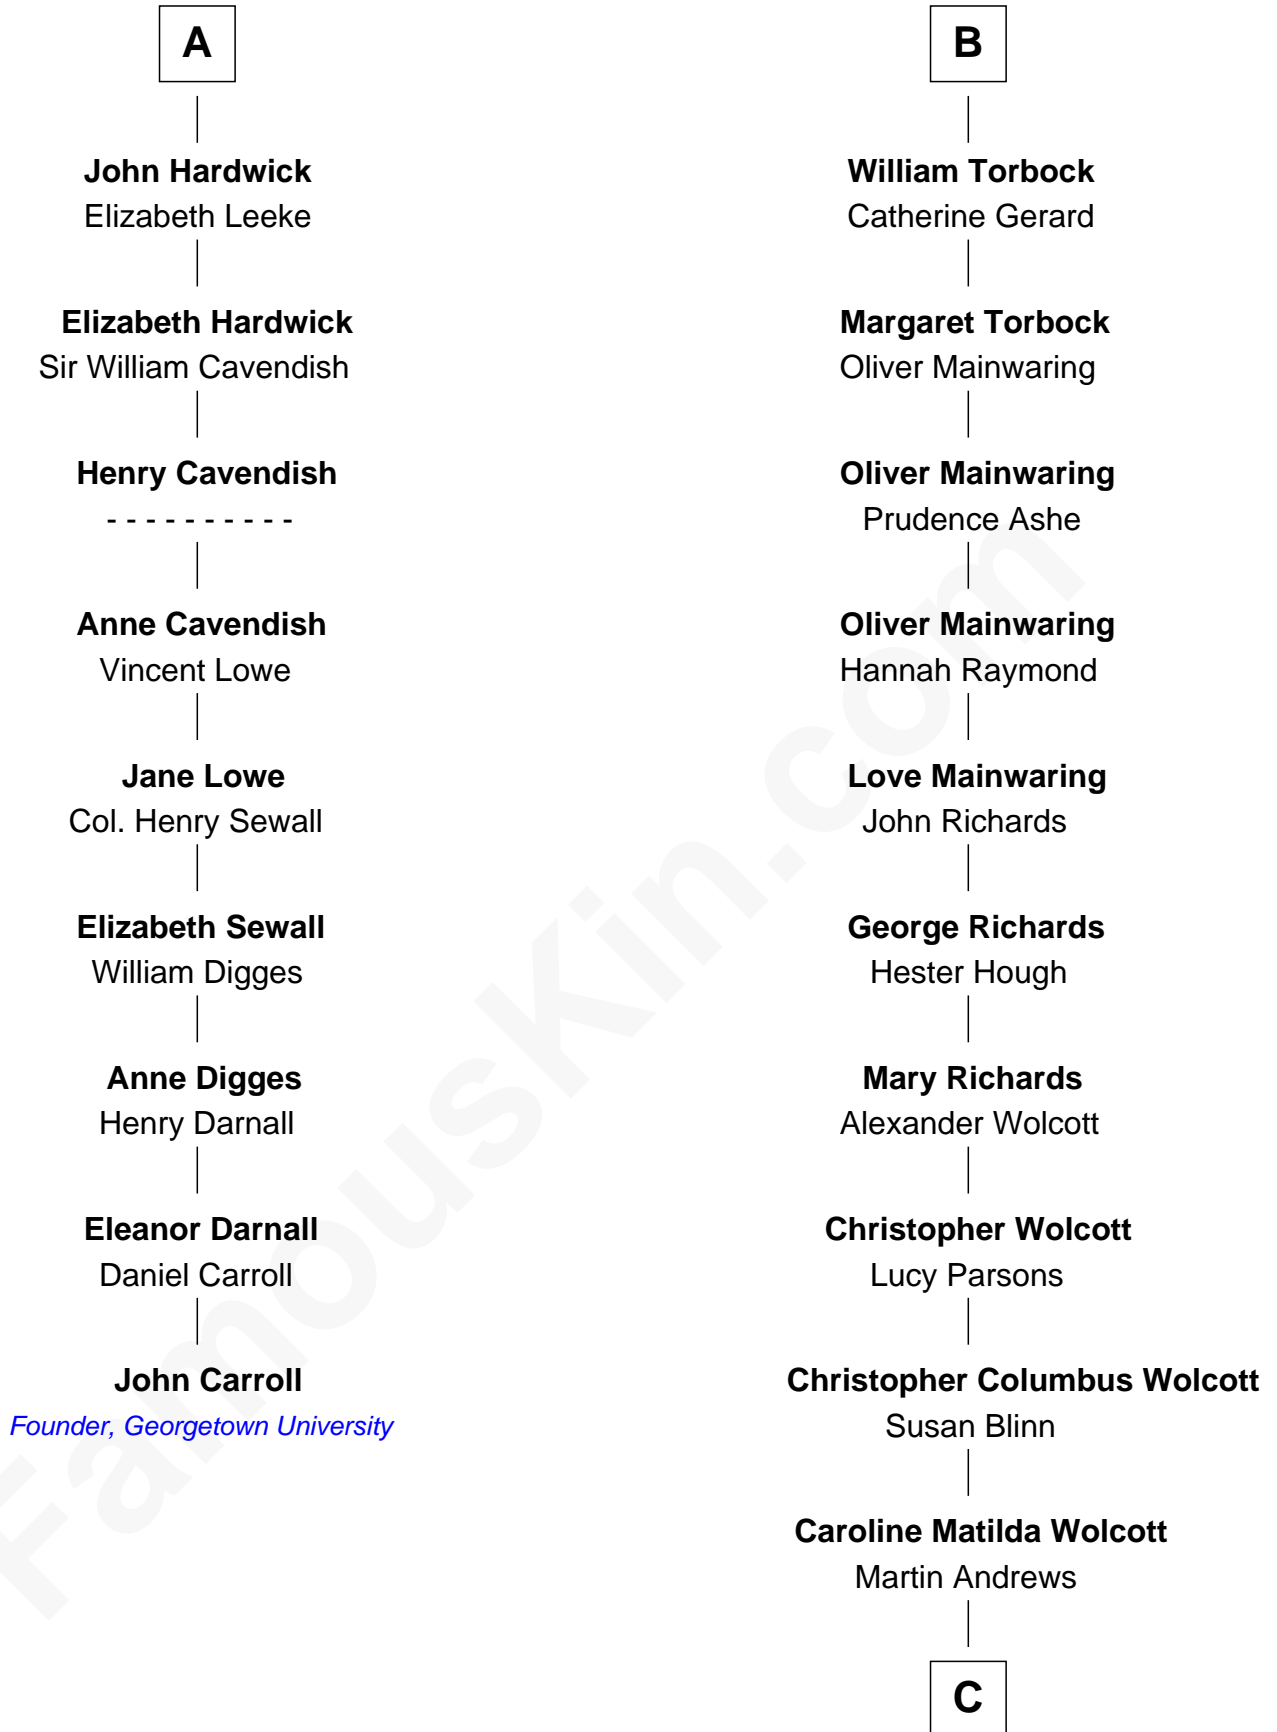

FamousKin.com

Relationship Chart of

John Carroll

Founder of Georgetown University

15th cousin 3 times removed of

Buckminster Fuller

Author, Architect, and Inventor

Humphrey de Bohun

Elizabeth Plantagenet

Eleanor de Bohun

Sir James le Boteler

Pernel le Boteler

Sir Gilbert Talbot

Sir Richard Talbot

Ankaret le Strange

Mary Talbot

Sir William de Bohun

Elizabeth de Badlesmere

Elizabeth de Bohun

Sir Richard Fitzalan

Elizabeth Fitzalan

Sir Robert Goushill

Joan Goushill

Sir Thomas Stanley

Sir John Stanley

Elizabeth Weever

Margery Stanley

Sir William Torbock

Thomas Torbock

Elizabeth Moore

B

C