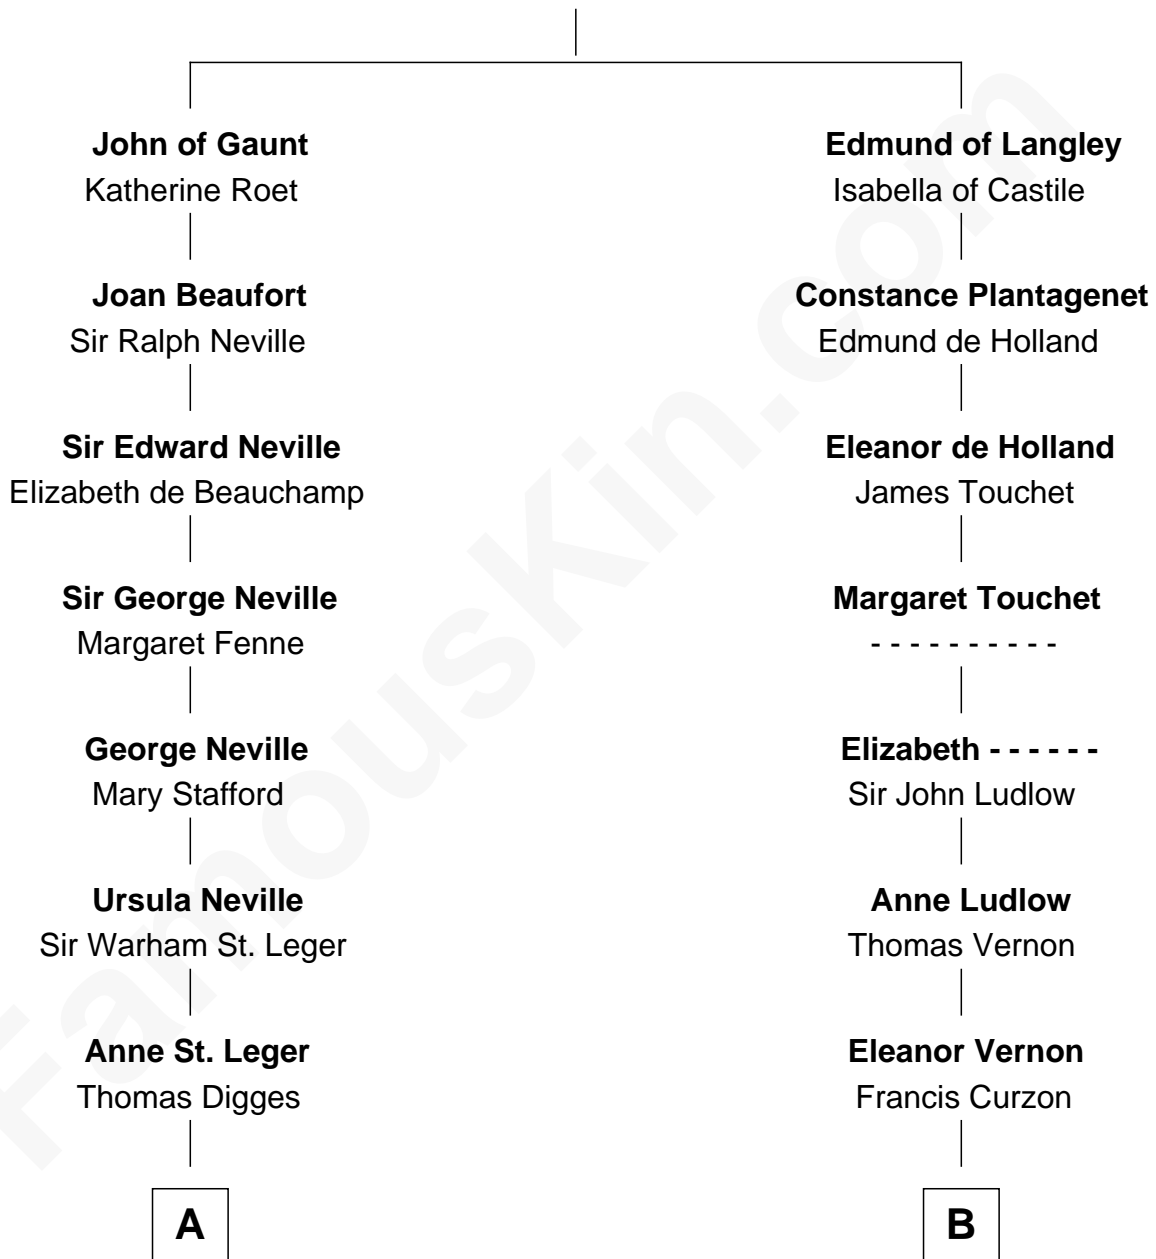

FamousKin.com Relationship Chart of

John Carroll

Founder of Georgetown University

12th cousin 8 times removed of

Oliver Platt

Movie Actor

Edward III, King of England

Philippa of Hainault

C

Cynthia Burke Roche

Arthur Scott Burden

Eileen Burden

Walter Maynard

Sheila Maynard

Nicholas Platt

Oliver Platt