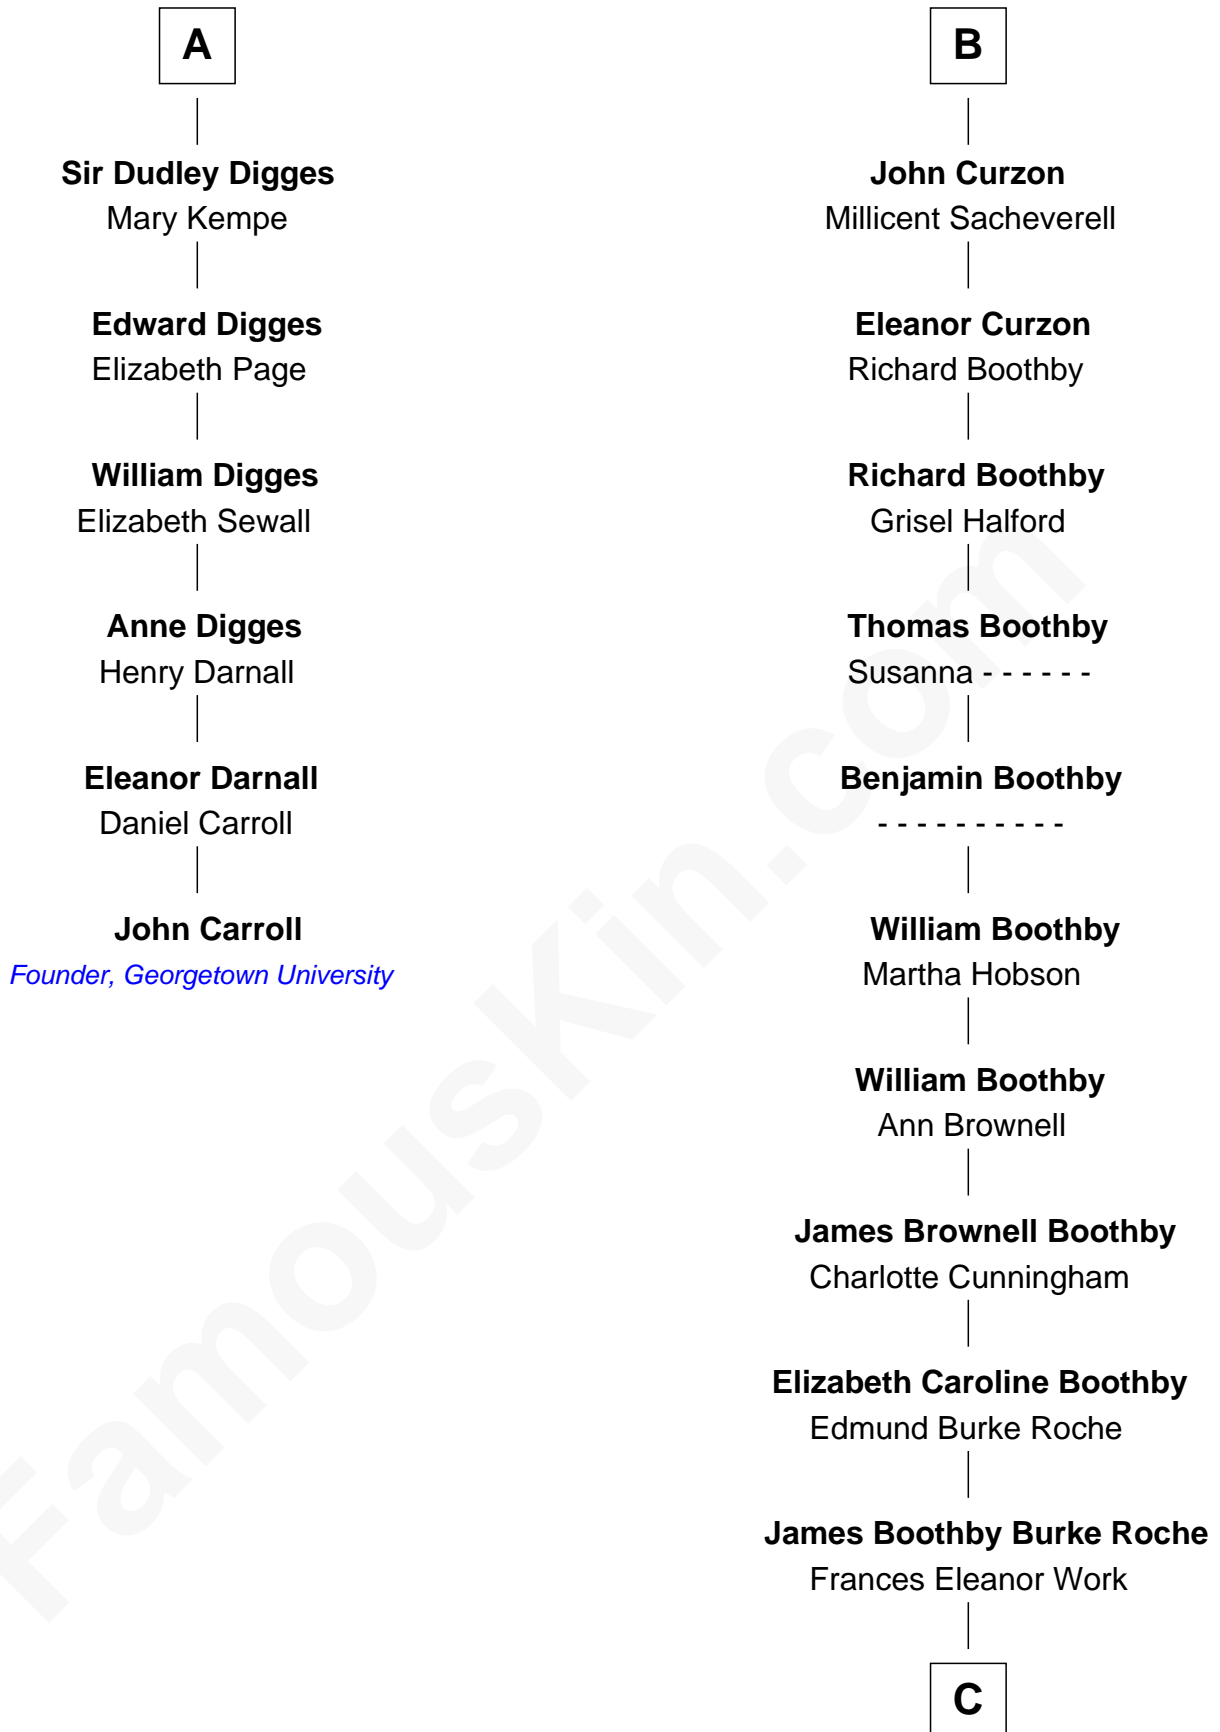

FamousKin.com Relationship Chart of

John Carroll

Founder of Georgetown University

12th cousin 8 times removed of

Oliver Platt

Movie Actor

Edward III, King of England

Philippa of Hainault

C

Cynthia Burke Roche

Arthur Scott Burden

Eileen Burden

Walter Maynard

Sheila Maynard

Nicholas Platt

Oliver Platt