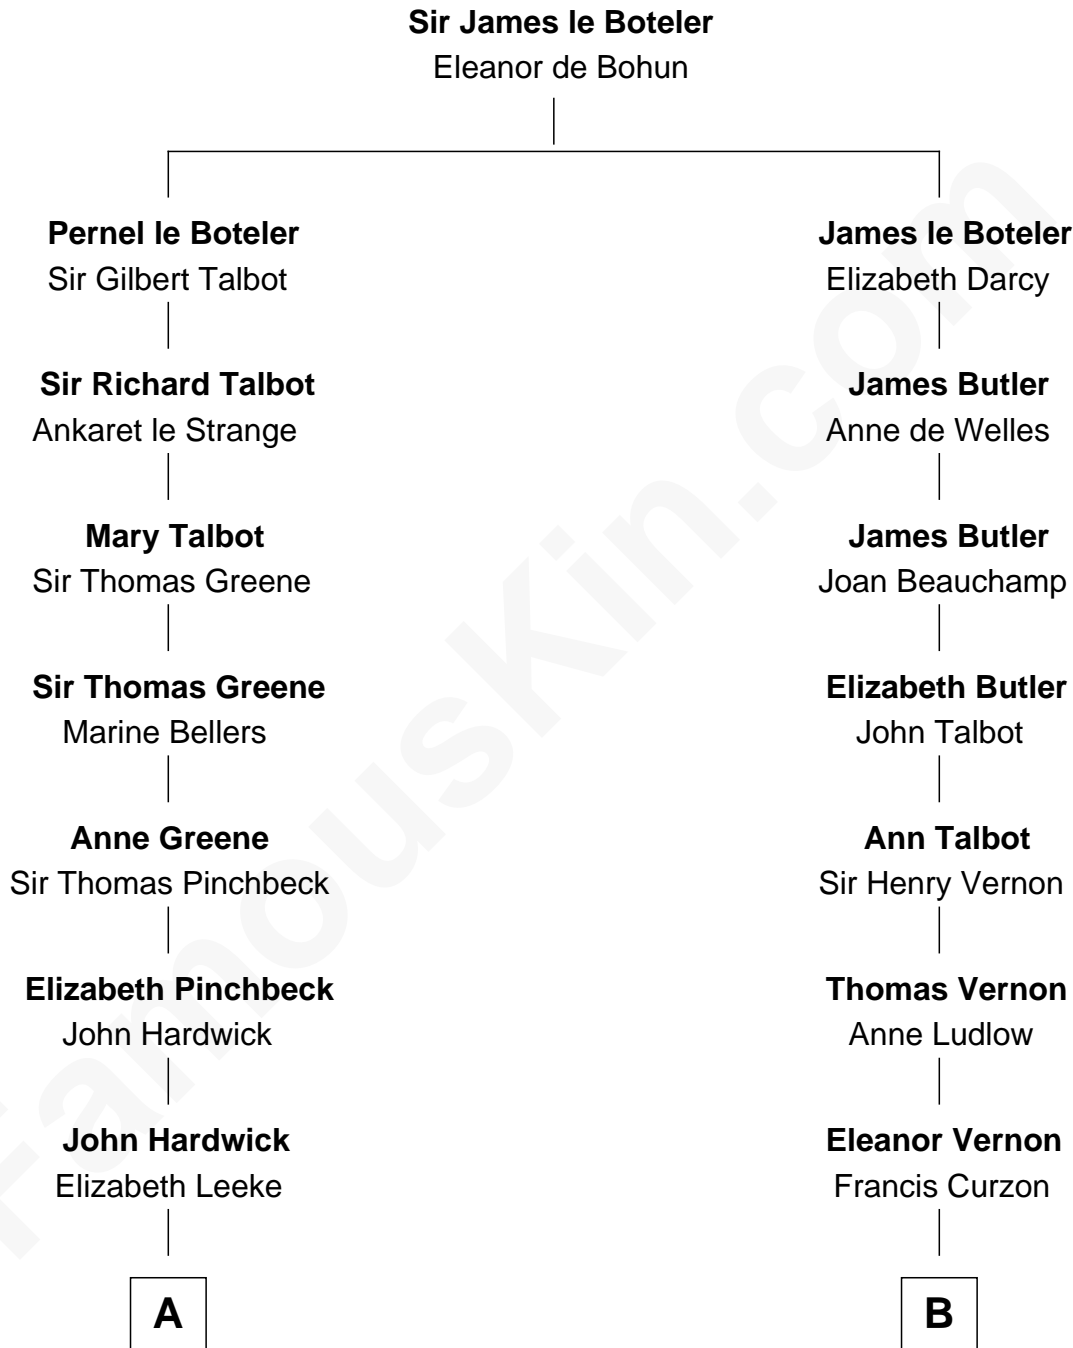

FamousKin.com Relationship Chart of

John Carroll

Founder of Georgetown University

14th cousin 6 times removed of

Oliver Platt

Movie Actor

C

Cynthia Burke Roche

Arthur Scott Burden

Eileen Burden

Walter Maynard

Sheila Maynard

Nicholas Platt

Oliver Platt

Movie Actor

FamousKin.com