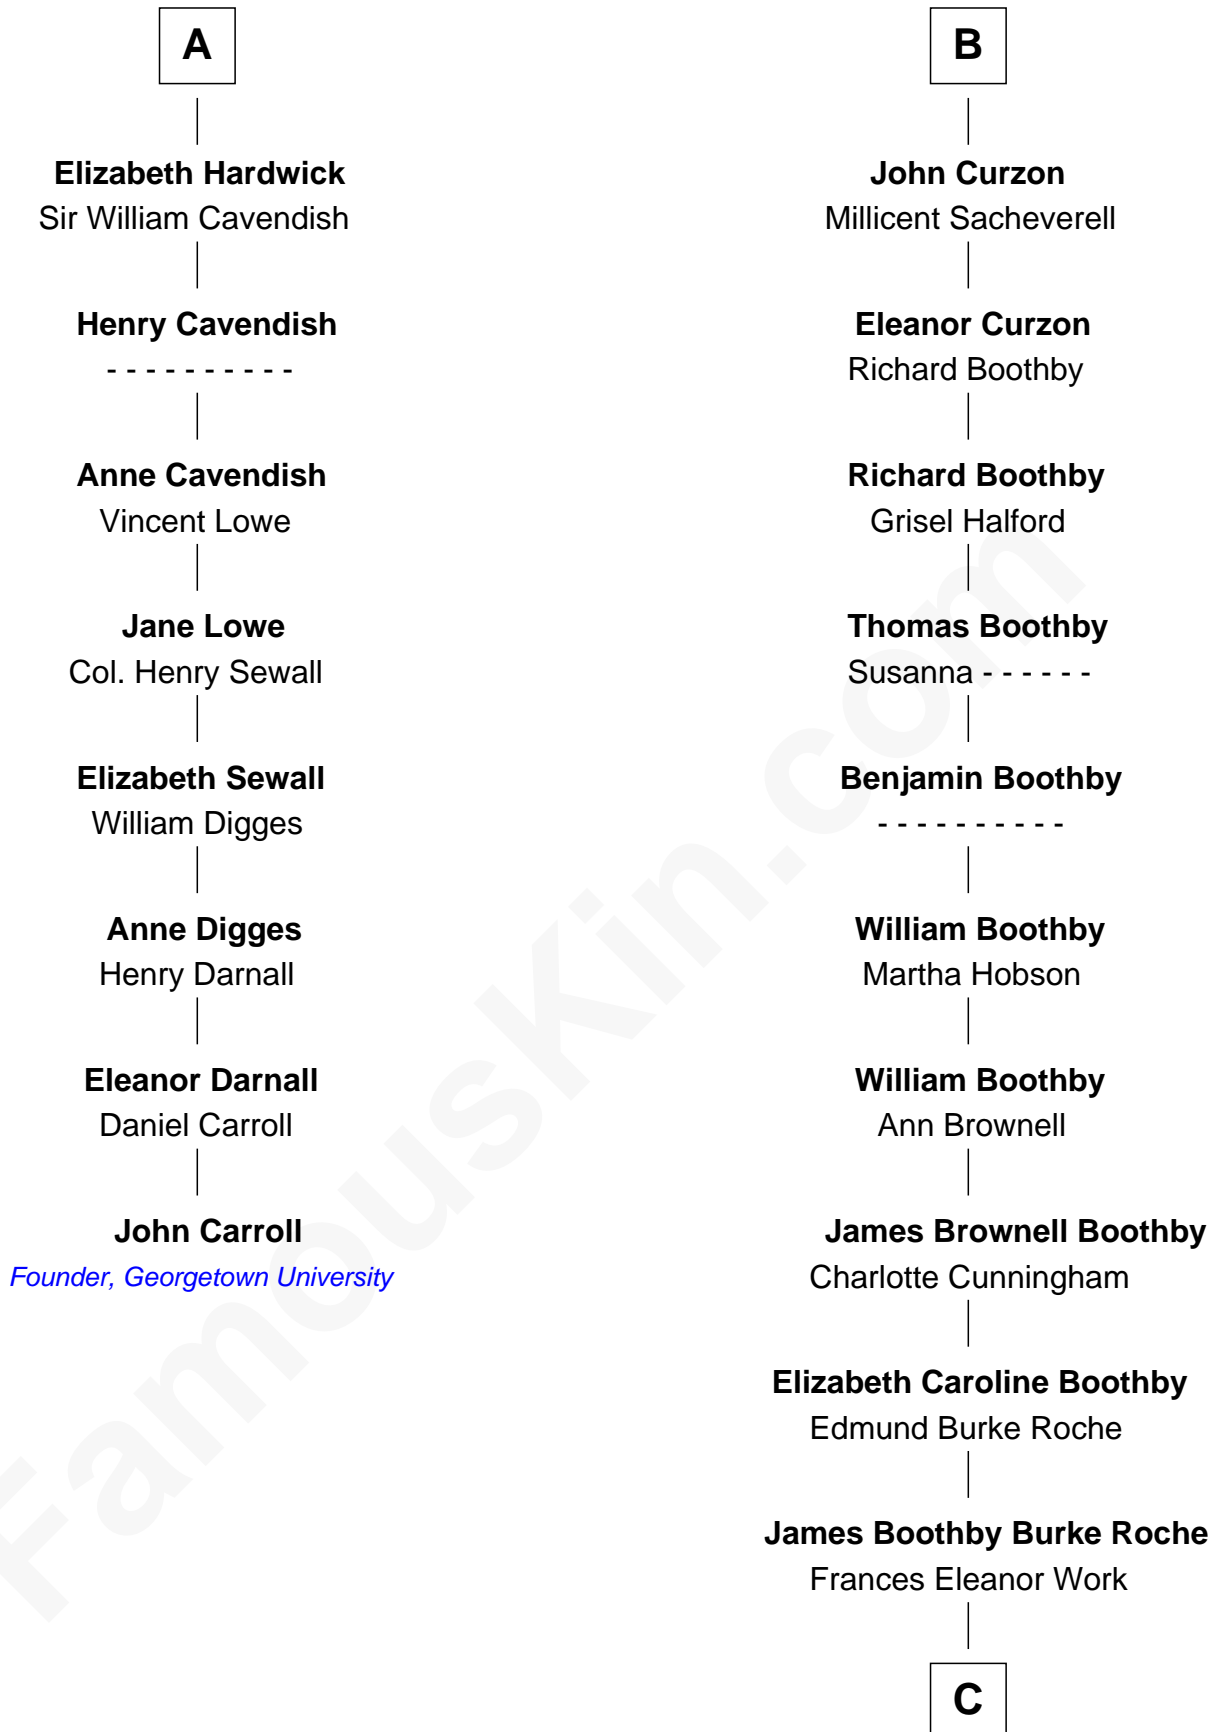

FamousKin.com Relationship Chart of

John Carroll

Founder of Georgetown University

14th cousin 6 times removed of

Oliver Platt

Movie Actor

C

Cynthia Burke Roche

Arthur Scott Burden

Eileen Burden

Walter Maynard

Sheila Maynard

Nicholas Platt

Oliver Platt

Movie Actor

FamousKin.com