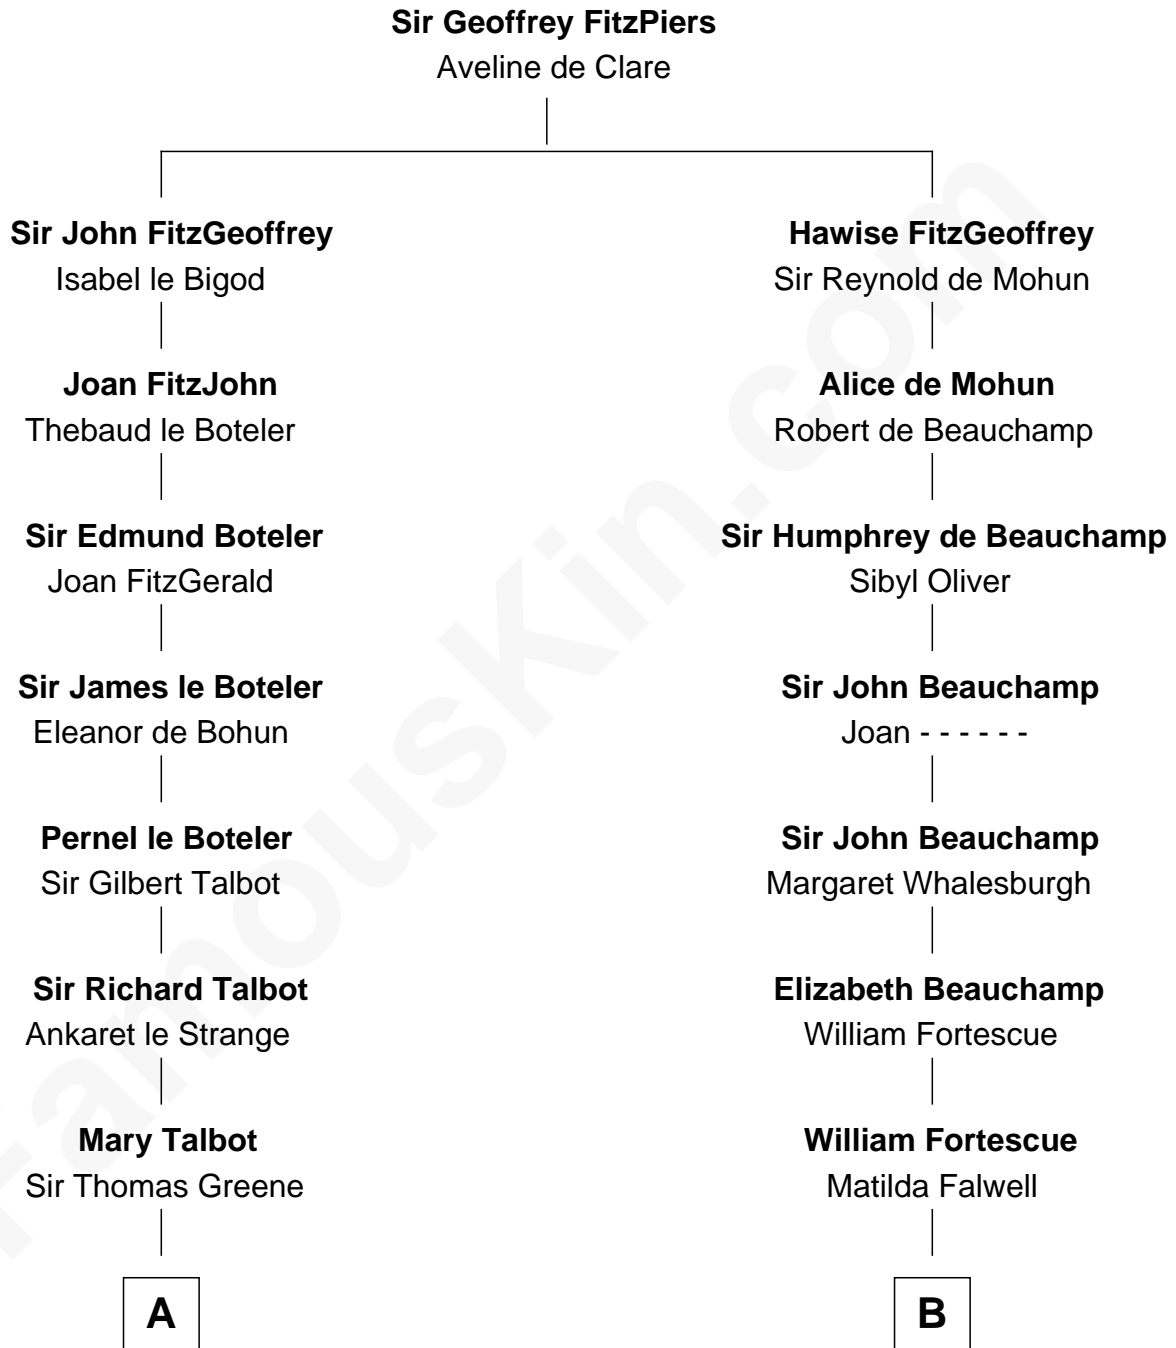

FamousKin.com

Relationship Chart of

John Carroll

Founder of Georgetown University

18th cousin 2 times removed of

Lewis Henry Morgan
Pioneering Anthropologist

C

Eleanor Darnall

Daniel Carroll

John Carroll

Founder, Georgetown University

D

Elijah Clap

Mary Benton

Mary Clap

Lemuel Steele

Harriet Steele

Jedediah Morgan

Lewis Henry Morgan

Pioneering Anthropologist

FamousKin.com