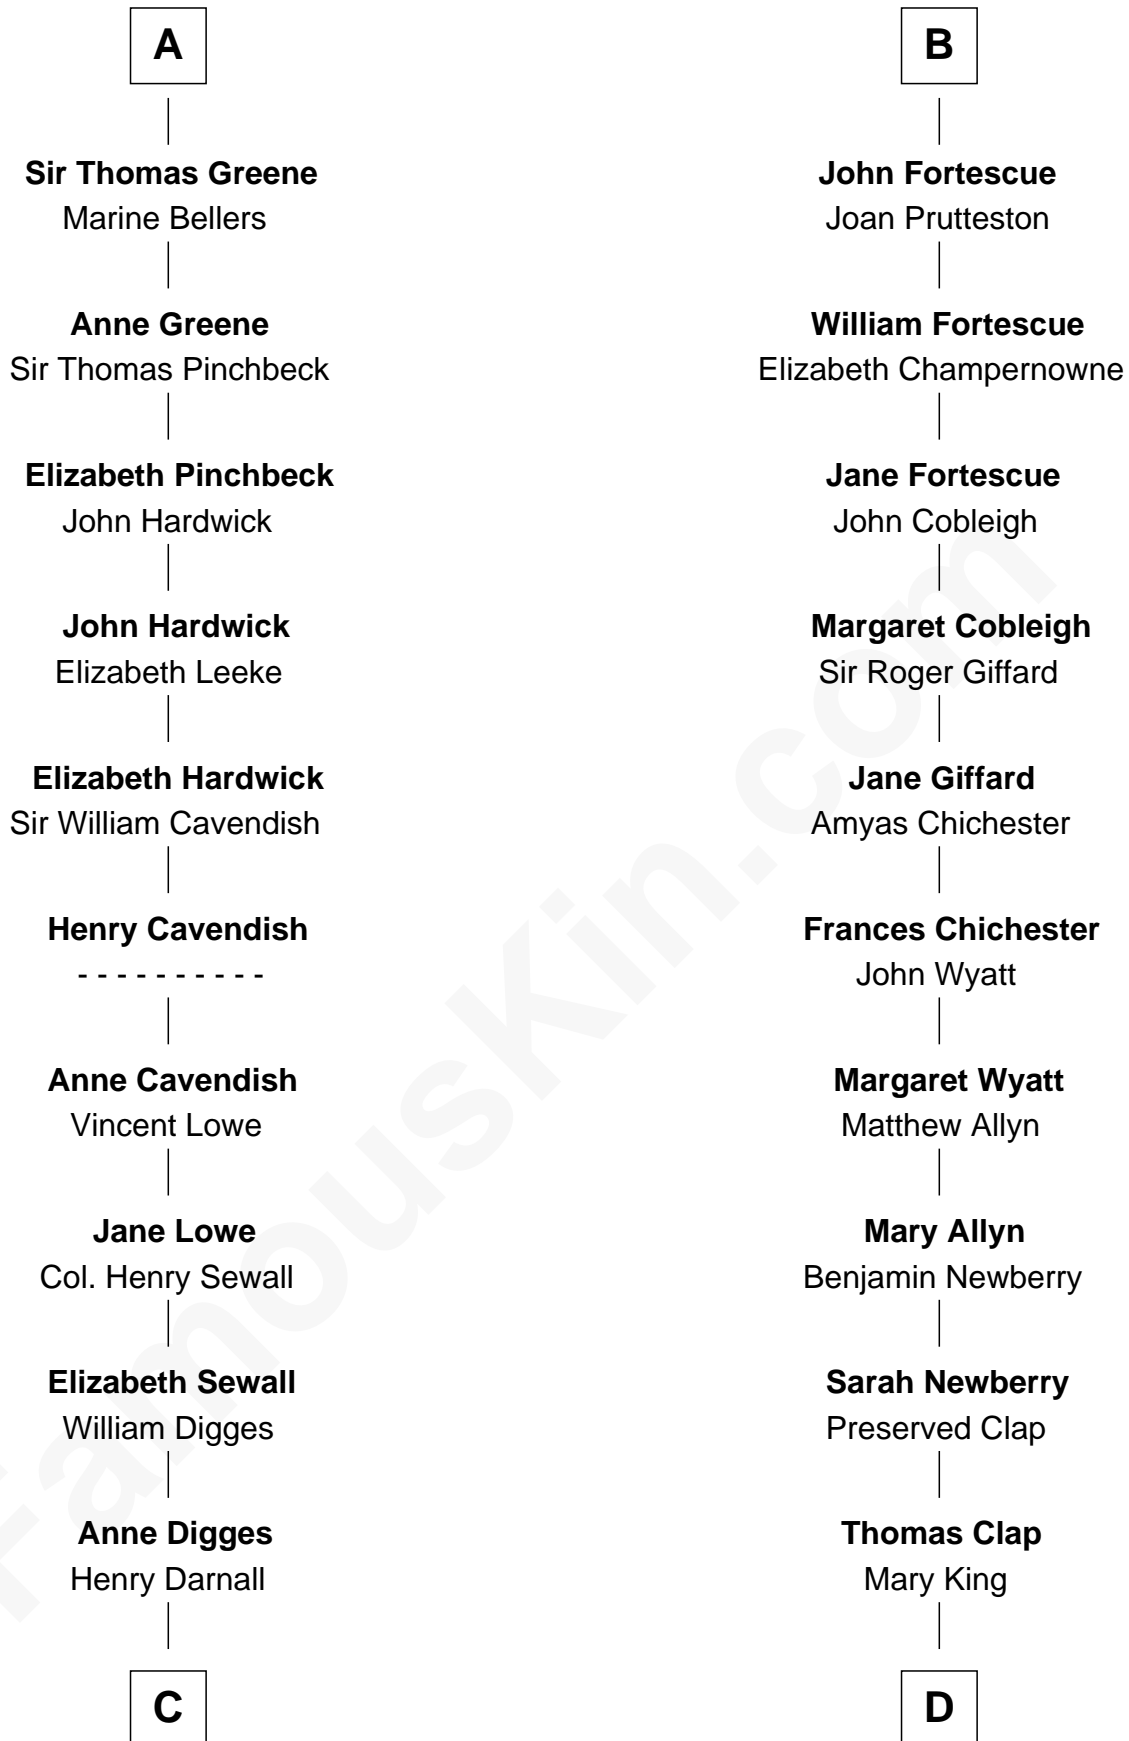

FamousKin.com

Relationship Chart of

John Carroll

Founder of Georgetown University

18th cousin 2 times removed of

Lewis Henry Morgan
Pioneering Anthropologist

C

Eleanor Darnall

Daniel Carroll

John Carroll

Founder, Georgetown University

D

Elijah Clap

Mary Benton

Mary Clap

Lemuel Steele

Harriet Steele

Jedediah Morgan

Lewis Henry Morgan

Pioneering Anthropologist

FamousKin.com