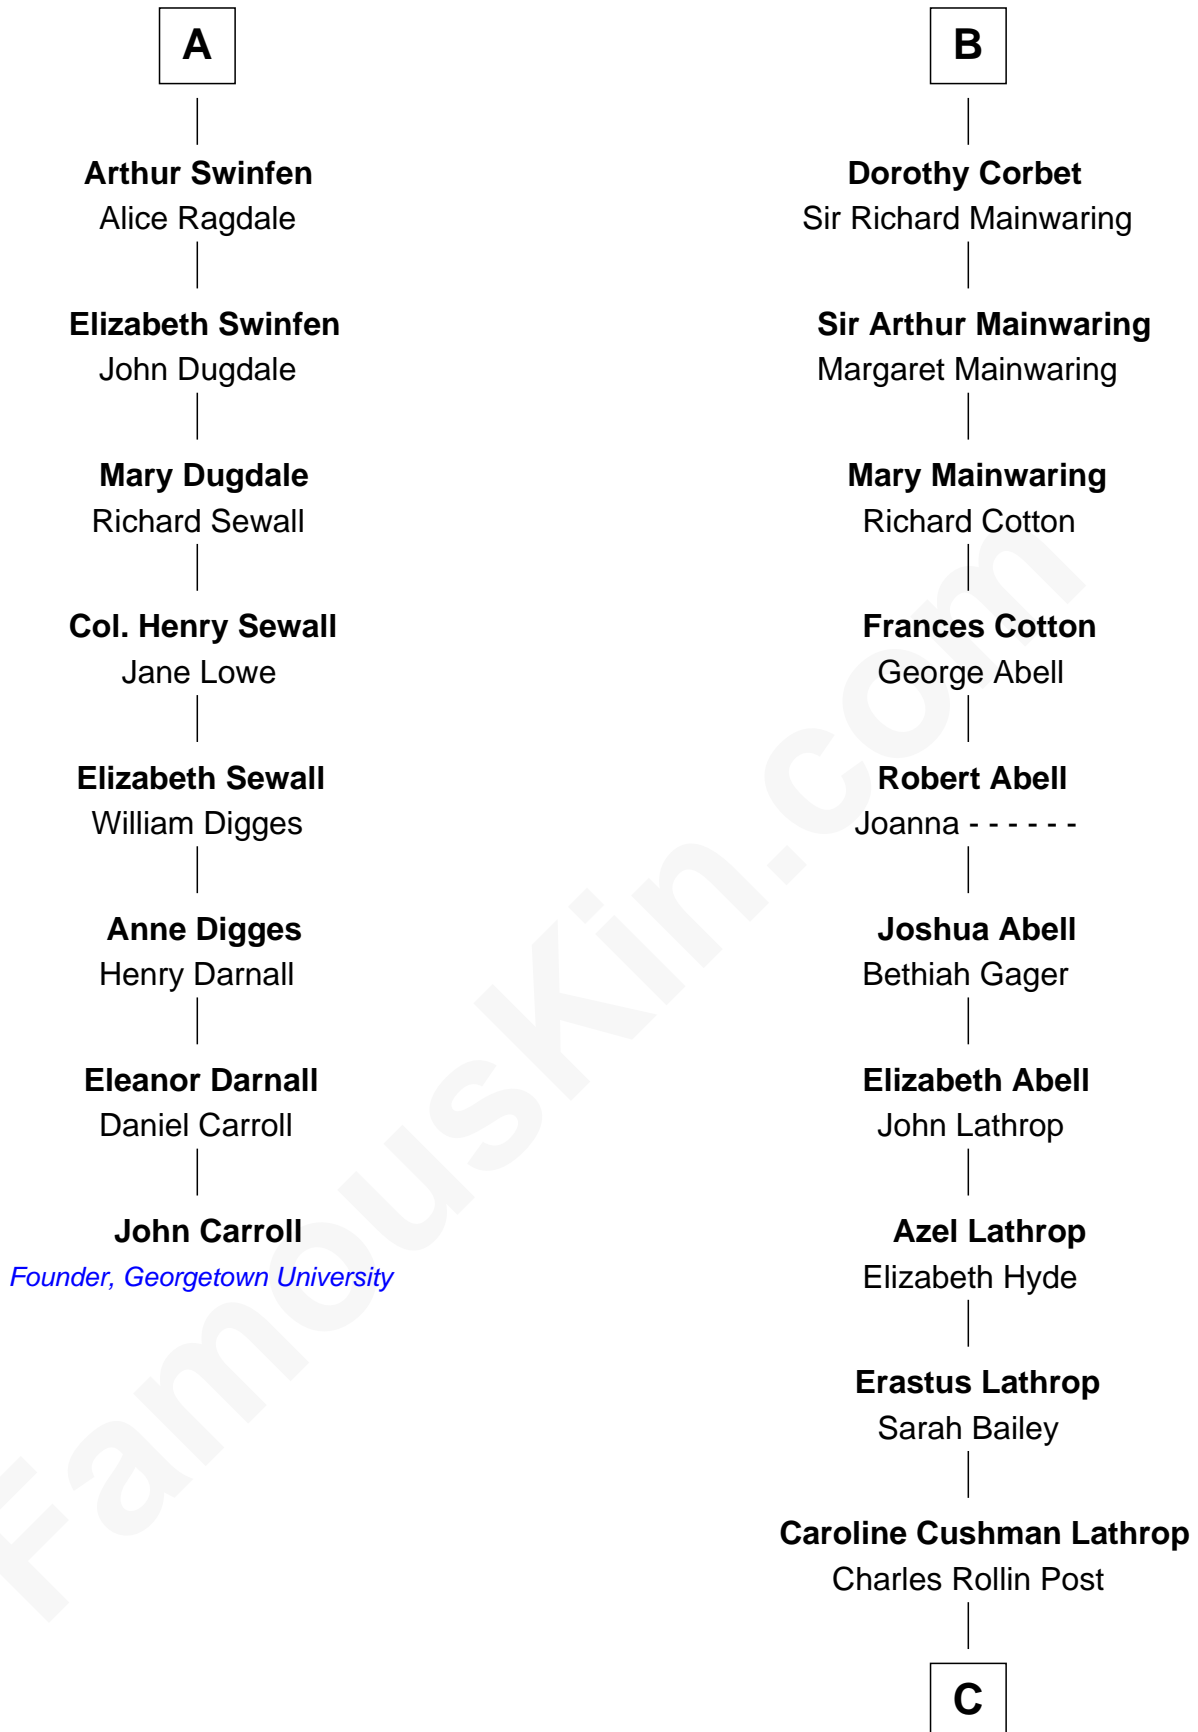

FamousKin.com

Relationship Chart of

John Carroll

Founder of Georgetown University

14th cousin 4 times removed of

Marjorie Post

Founder of General Foods

C

Charles William Post
Elle Letitia Merriweather

Marjorie Post
Founder of General Foods

FamousKin.com