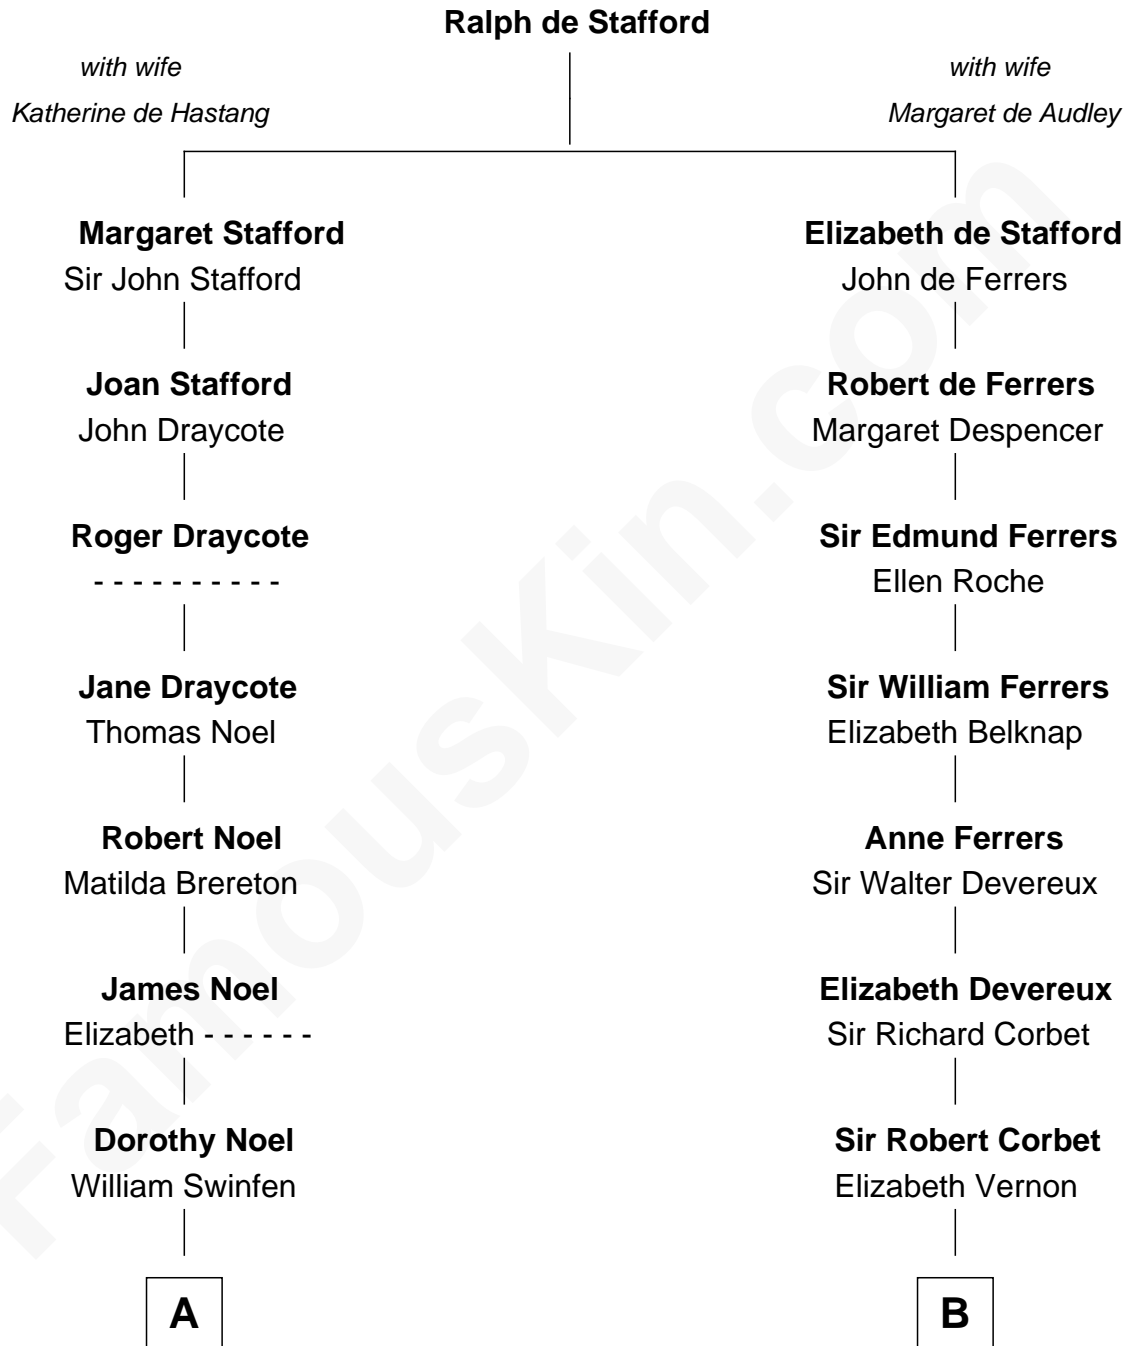

FamousKin.com

Relationship Chart of

John Carroll

Founder of Georgetown University

14th cousin 4 times removed of

Marjorie Post

Founder of General Foods

C

Charles William Post
Elle Letitia Merriweather

Marjorie Post
Founder of General Foods

FamousKin.com