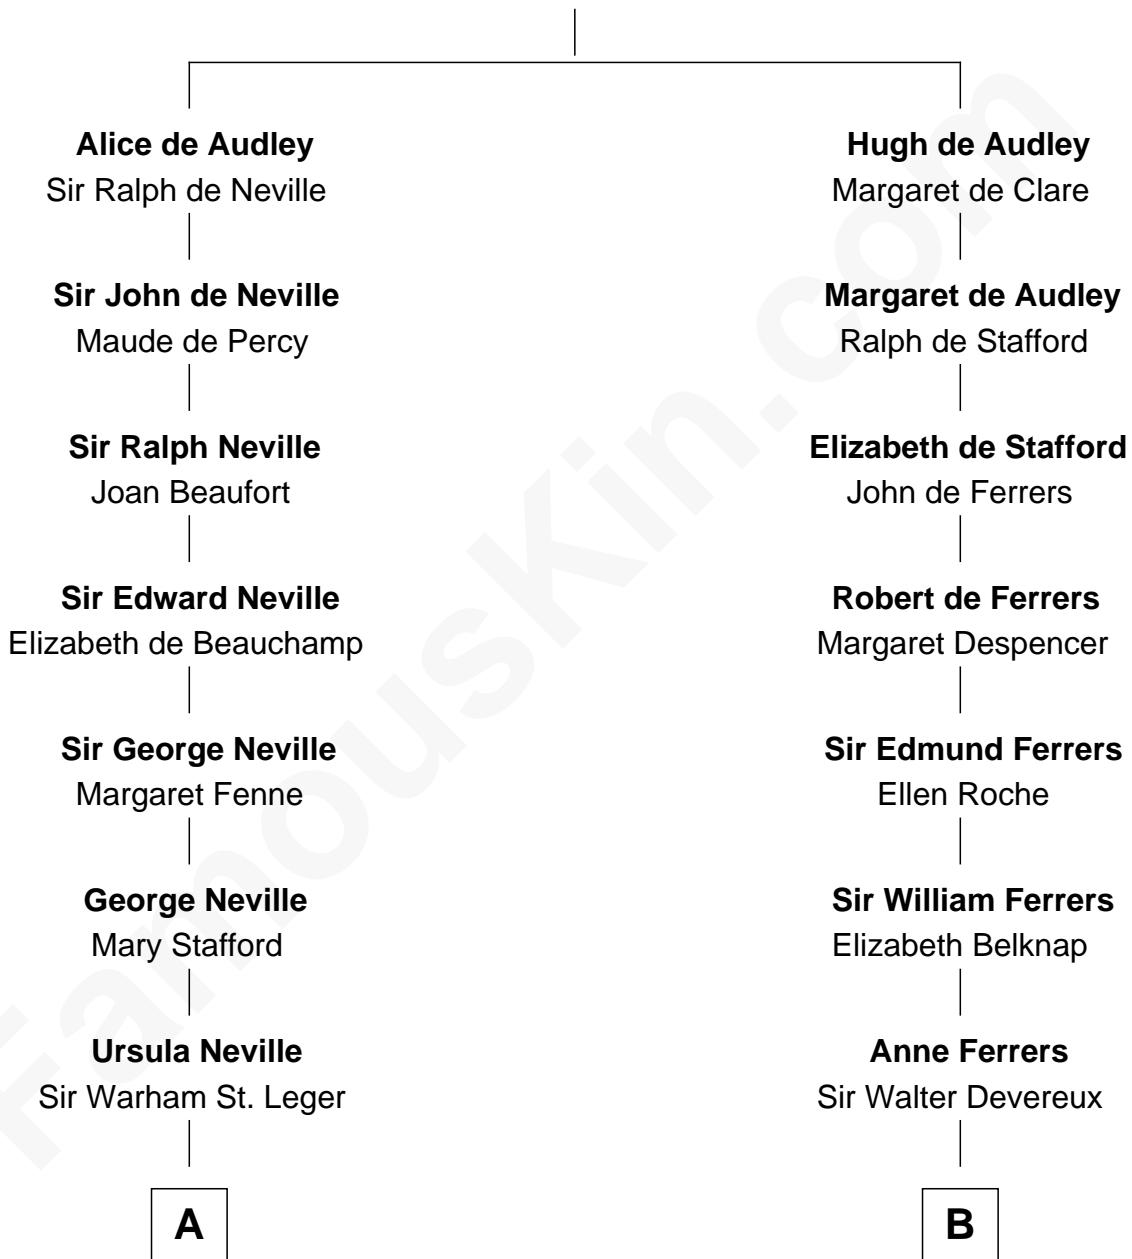

FamousKin.com

Relationship Chart of

John Carroll

Founder of Georgetown University

13th cousin 7 times removed of

Marjorie Post

Founder of General Foods

Sir Hugh I de Audley

Iseult de Mortimer

C

Erastus Lathrop

Sarah Bailey

Caroline Cushman Lathrop

Charles Rollin Post

Charles William Post

Elle Letitia Merriweather