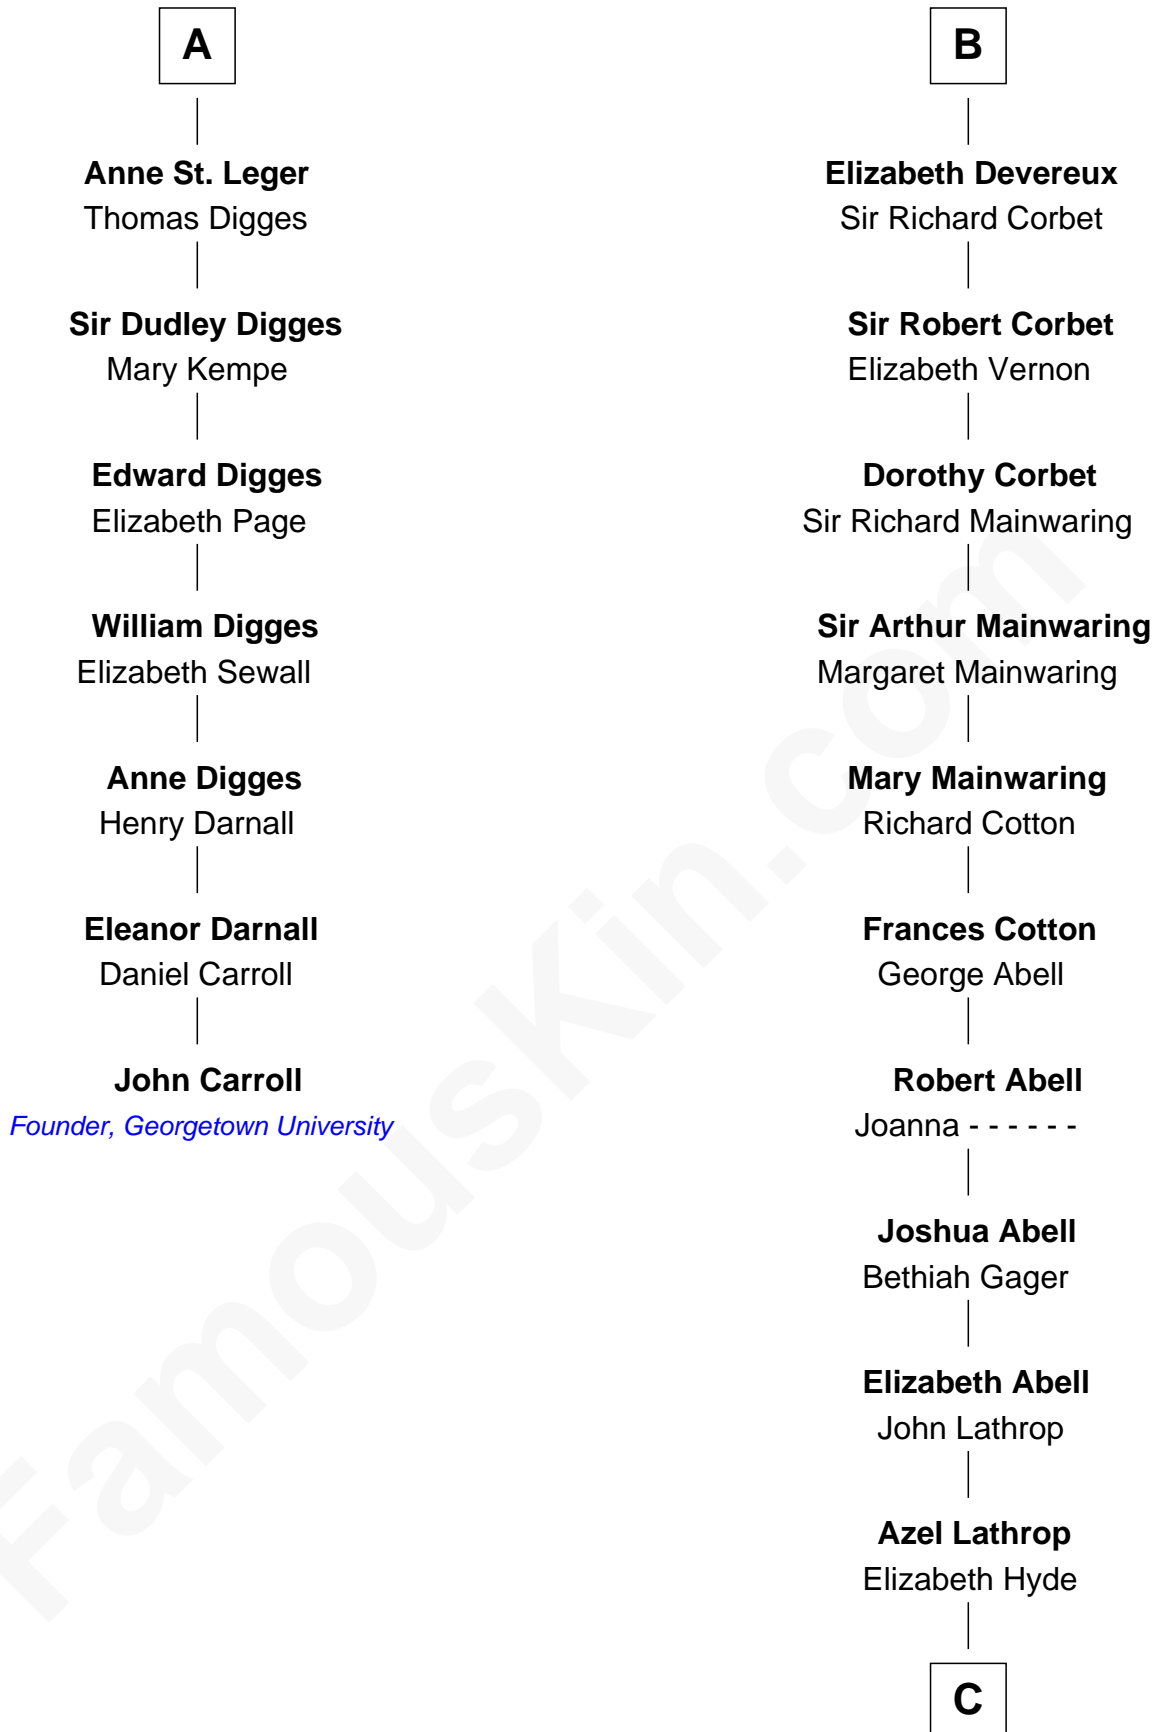

FamousKin.com

Relationship Chart of

John Carroll

Founder of Georgetown University

13th cousin 7 times removed of

Marjorie Post

Founder of General Foods

Sir Hugh I de Audley

Iseult de Mortimer

C

Erastus Lathrop

Sarah Bailey

Caroline Cushman Lathrop

Charles Rollin Post

Charles William Post

Elle Letitia Merriweather