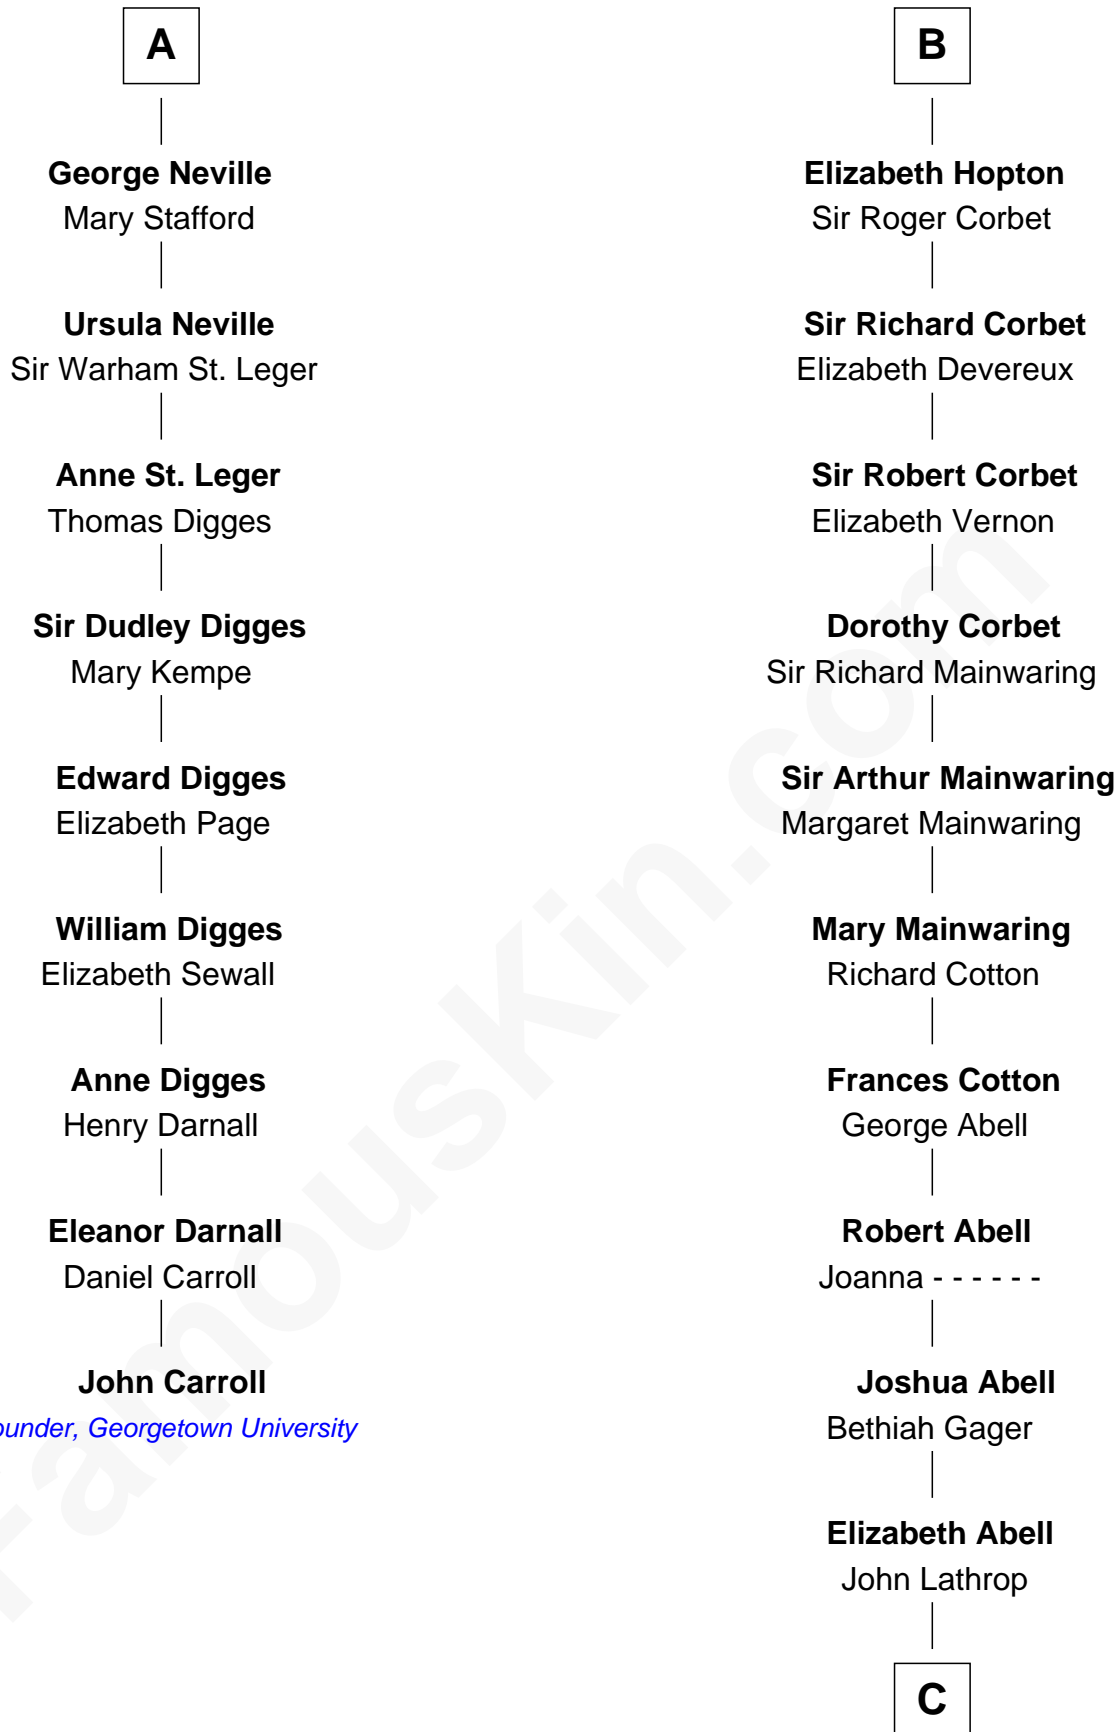

FamousKin.com

Relationship Chart of

John Carroll

Founder of Georgetown University

15th cousin 6 times removed of

Marjorie Post

Founder of General Foods

C

Azel Lathrop
Elizabeth Hyde

Erastus Lathrop
Sarah Bailey

Caroline Cushman Lathrop
Charles Rollin Post

Charles William Post
Elle Letitia Merriweather

Marjorie Post
Founder of General Foods