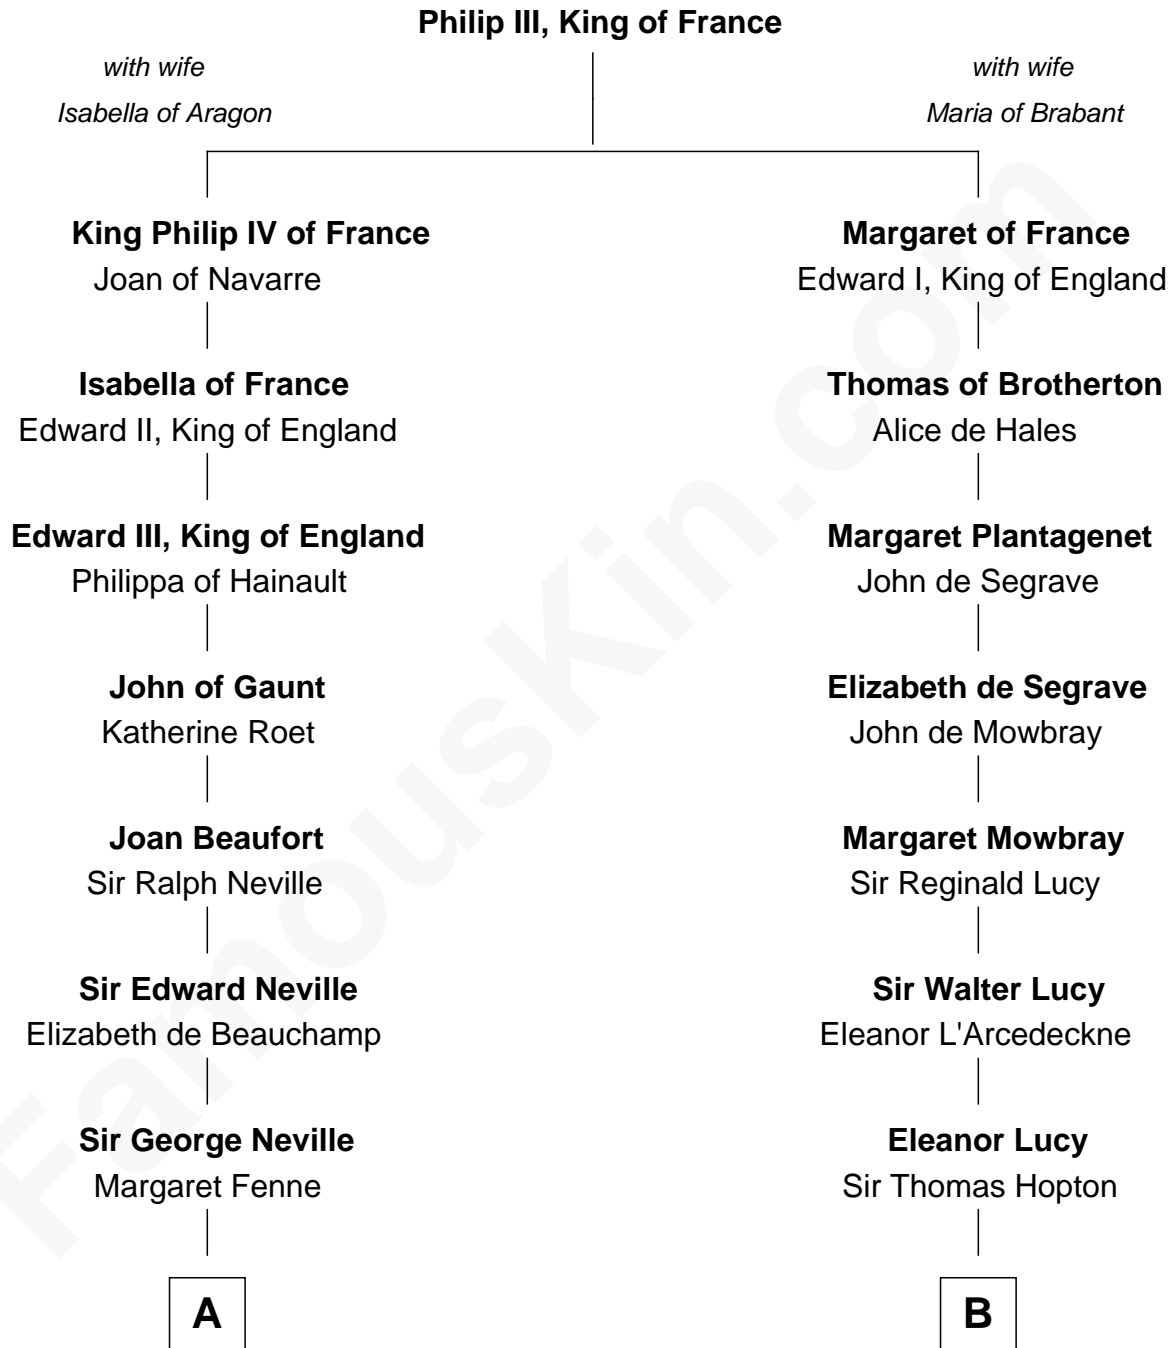

FamousKin.com

Relationship Chart of

John Carroll

Founder of Georgetown University

15th cousin 6 times removed of

Marjorie Post

Founder of General Foods

C

Azel Lathrop
Elizabeth Hyde

Erastus Lathrop
Sarah Bailey

Caroline Cushman Lathrop
Charles Rollin Post

Charles William Post
Elle Letitia Merriweather

Marjorie Post
Founder of General Foods