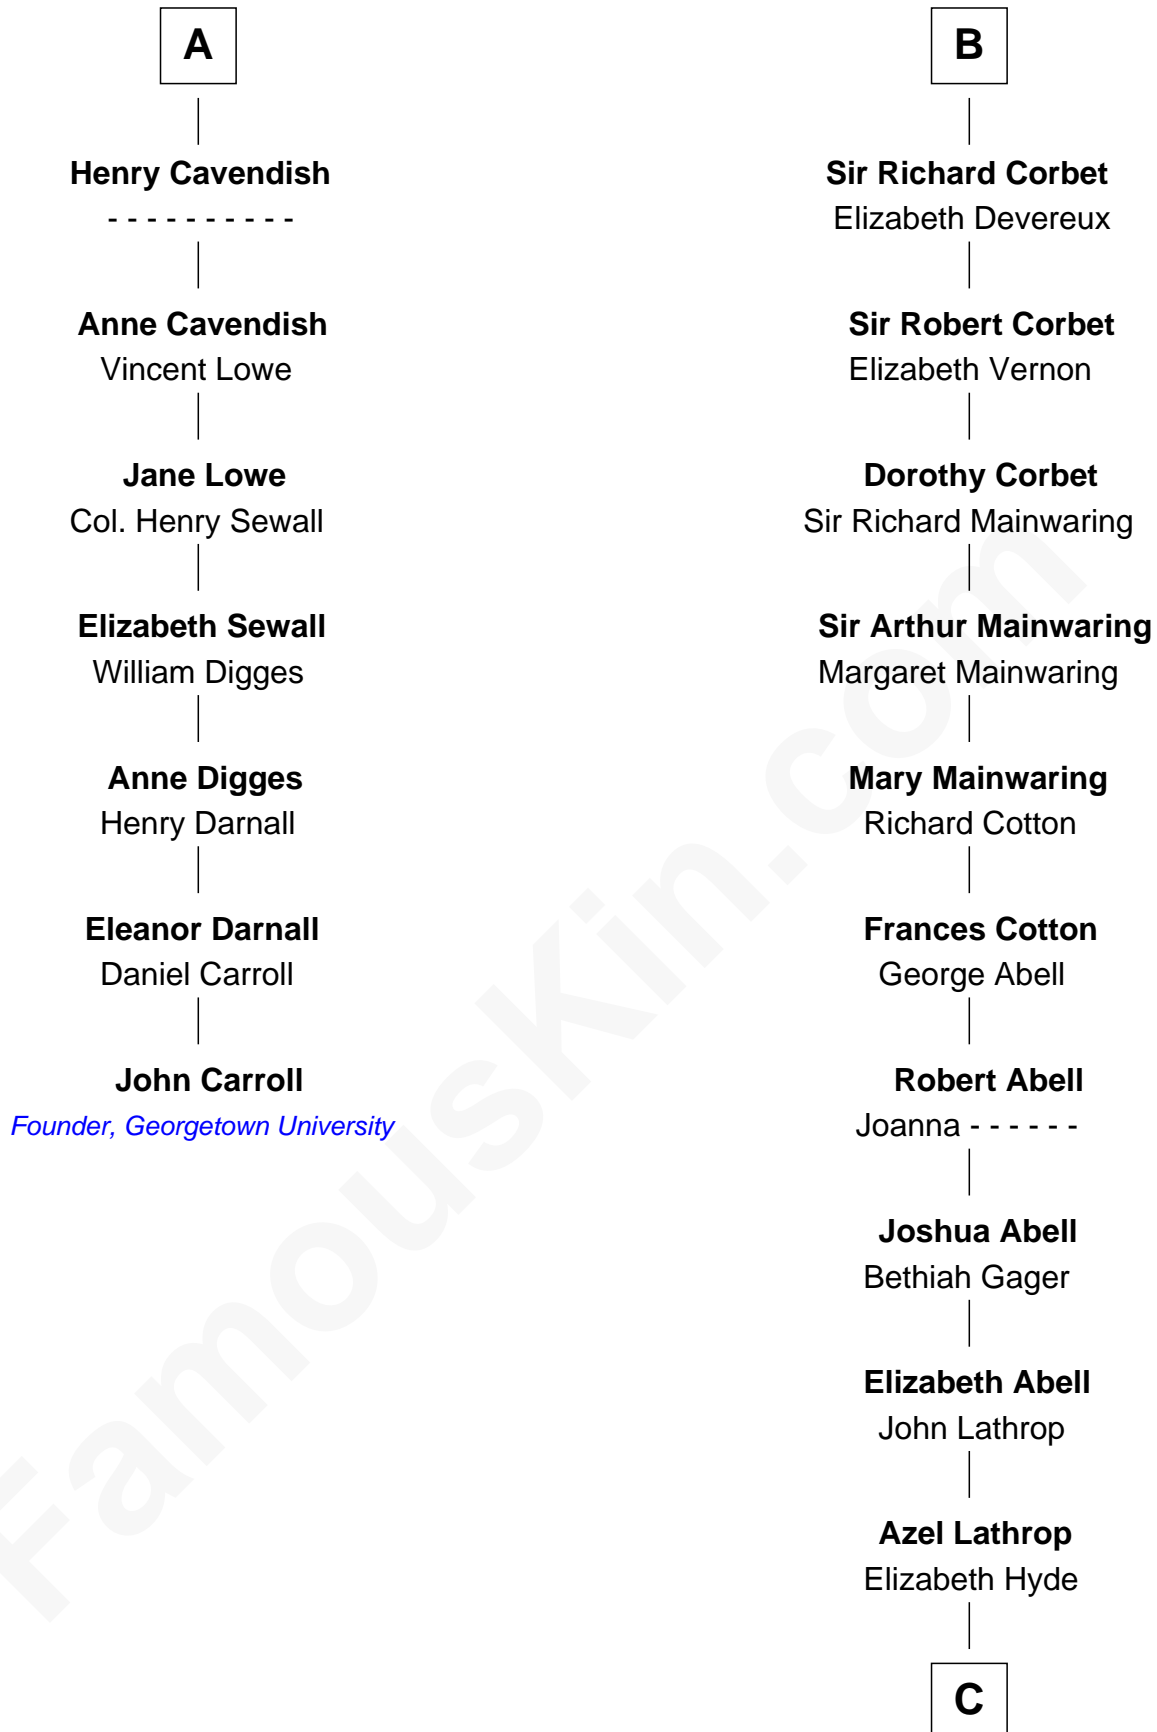

FamousKin.com

Relationship Chart of

John Carroll

Founder of Georgetown University

13th cousin 7 times removed of

Marjorie Post

Founder of General Foods

Sir Gilbert Talbot

Pernel le Boteler

C

Erastus Lathrop

Sarah Bailey

Caroline Cushman Lathrop

Charles Rollin Post

Charles William Post

Elle Letitia Merriweather

Marjorie Post

Founder of General Foods