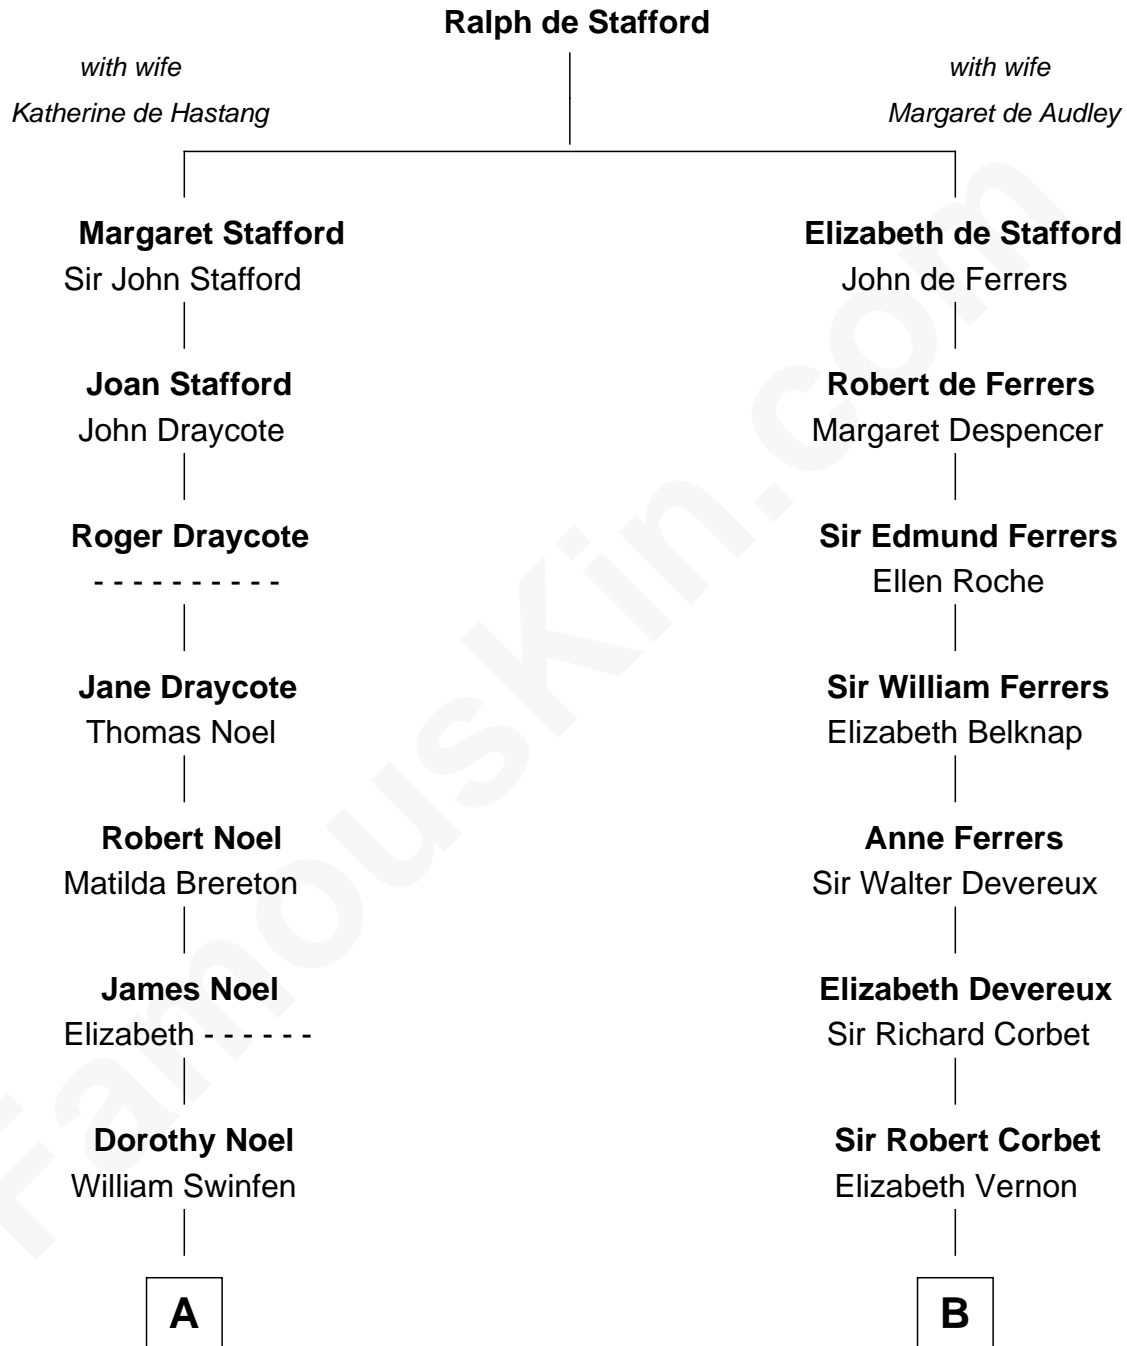

## Relationship Chart of

### John Carroll

Founder of Georgetown University

14th cousin 3 times removed of

**C. W. Post**

Founder of Post Cereals

**A**

**Arthur Swinfen**

Alice Ragdale