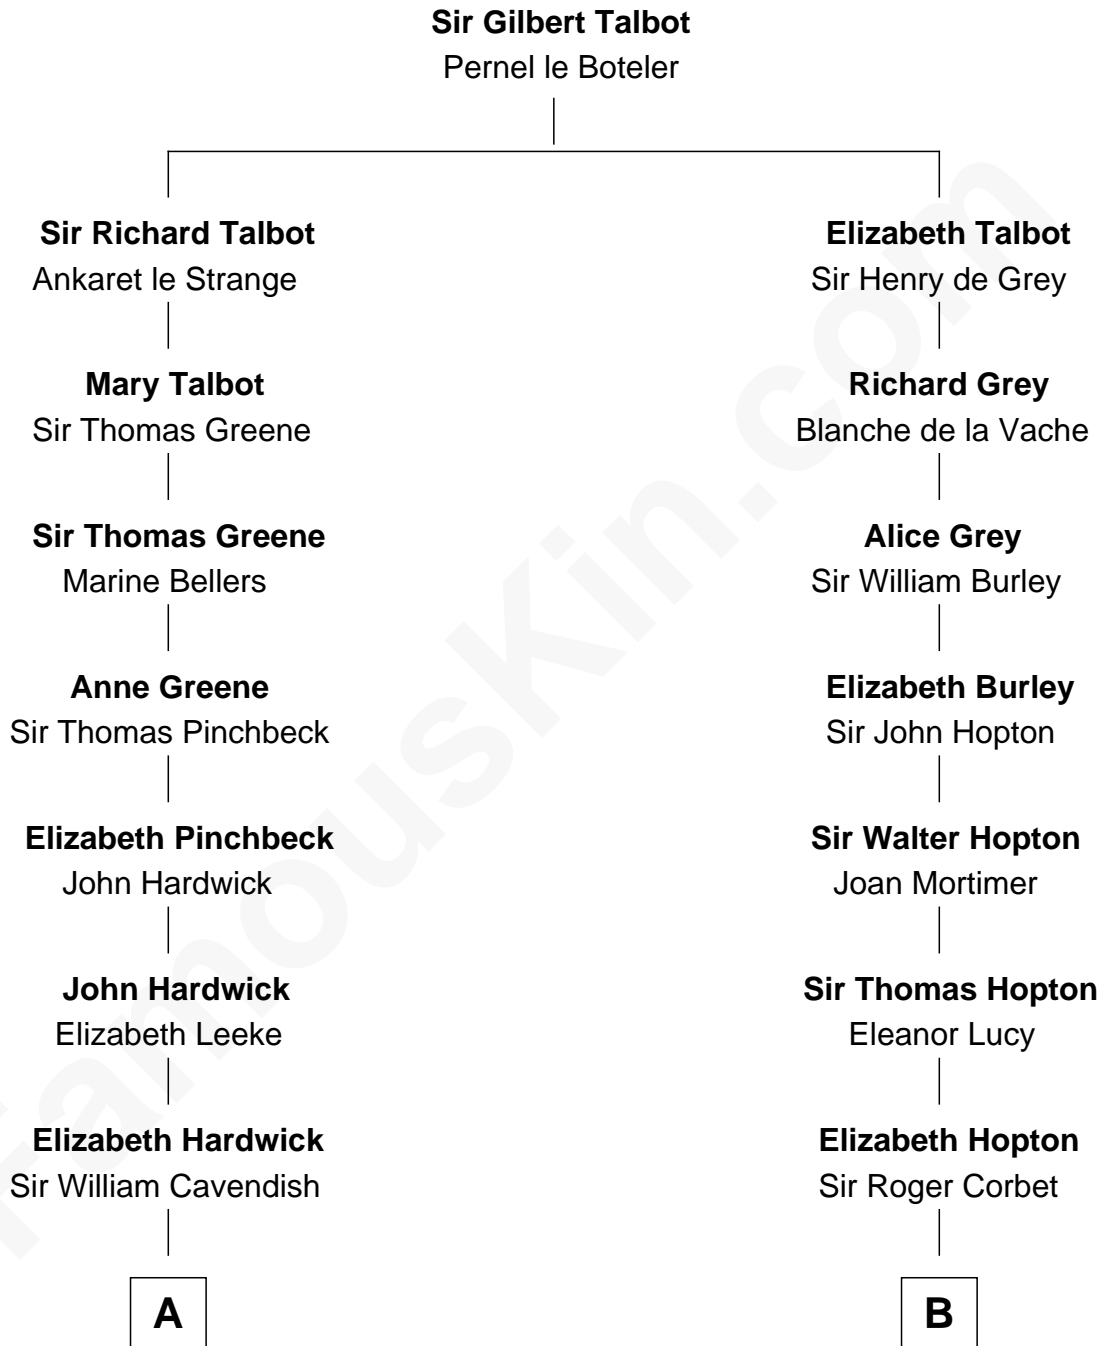

## Relationship Chart of

### John Carroll

Founder of Georgetown University

13th cousin 6 times removed of

**C. W. Post**

Founder of Post Cereals

**C**

Erastus Lathrop

Sarah Bailey