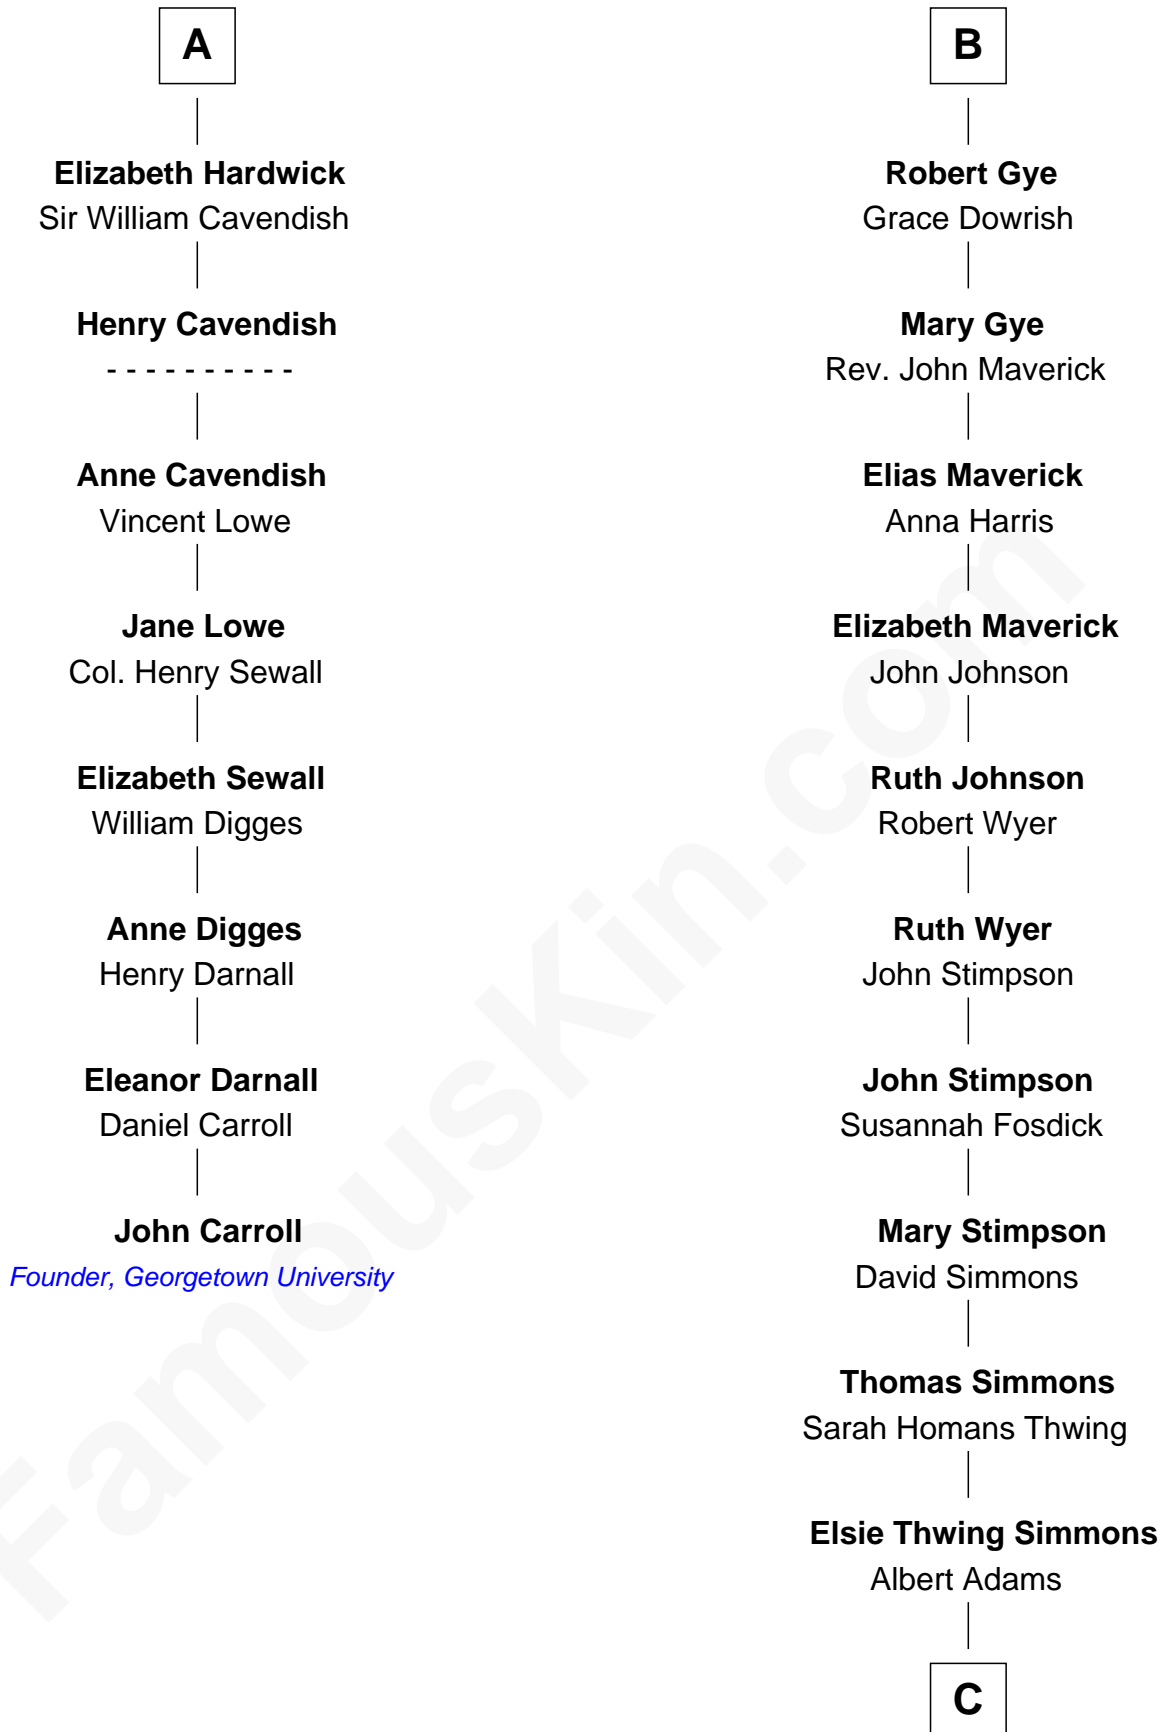

FamousKin.com Relationship Chart of

John Carroll

Founder of Georgetown University

14th cousin 5 times removed of

Pete Seeger

American Folk Singer

Edmund Fitzalan

Alice de Warenne

C

Elsie Simmons Adams

Charles Louis Seeger

Charles Louis Seeger

Constance de Clyver Edson

Pete Seeger

American Folk Singer

FamousKin.com