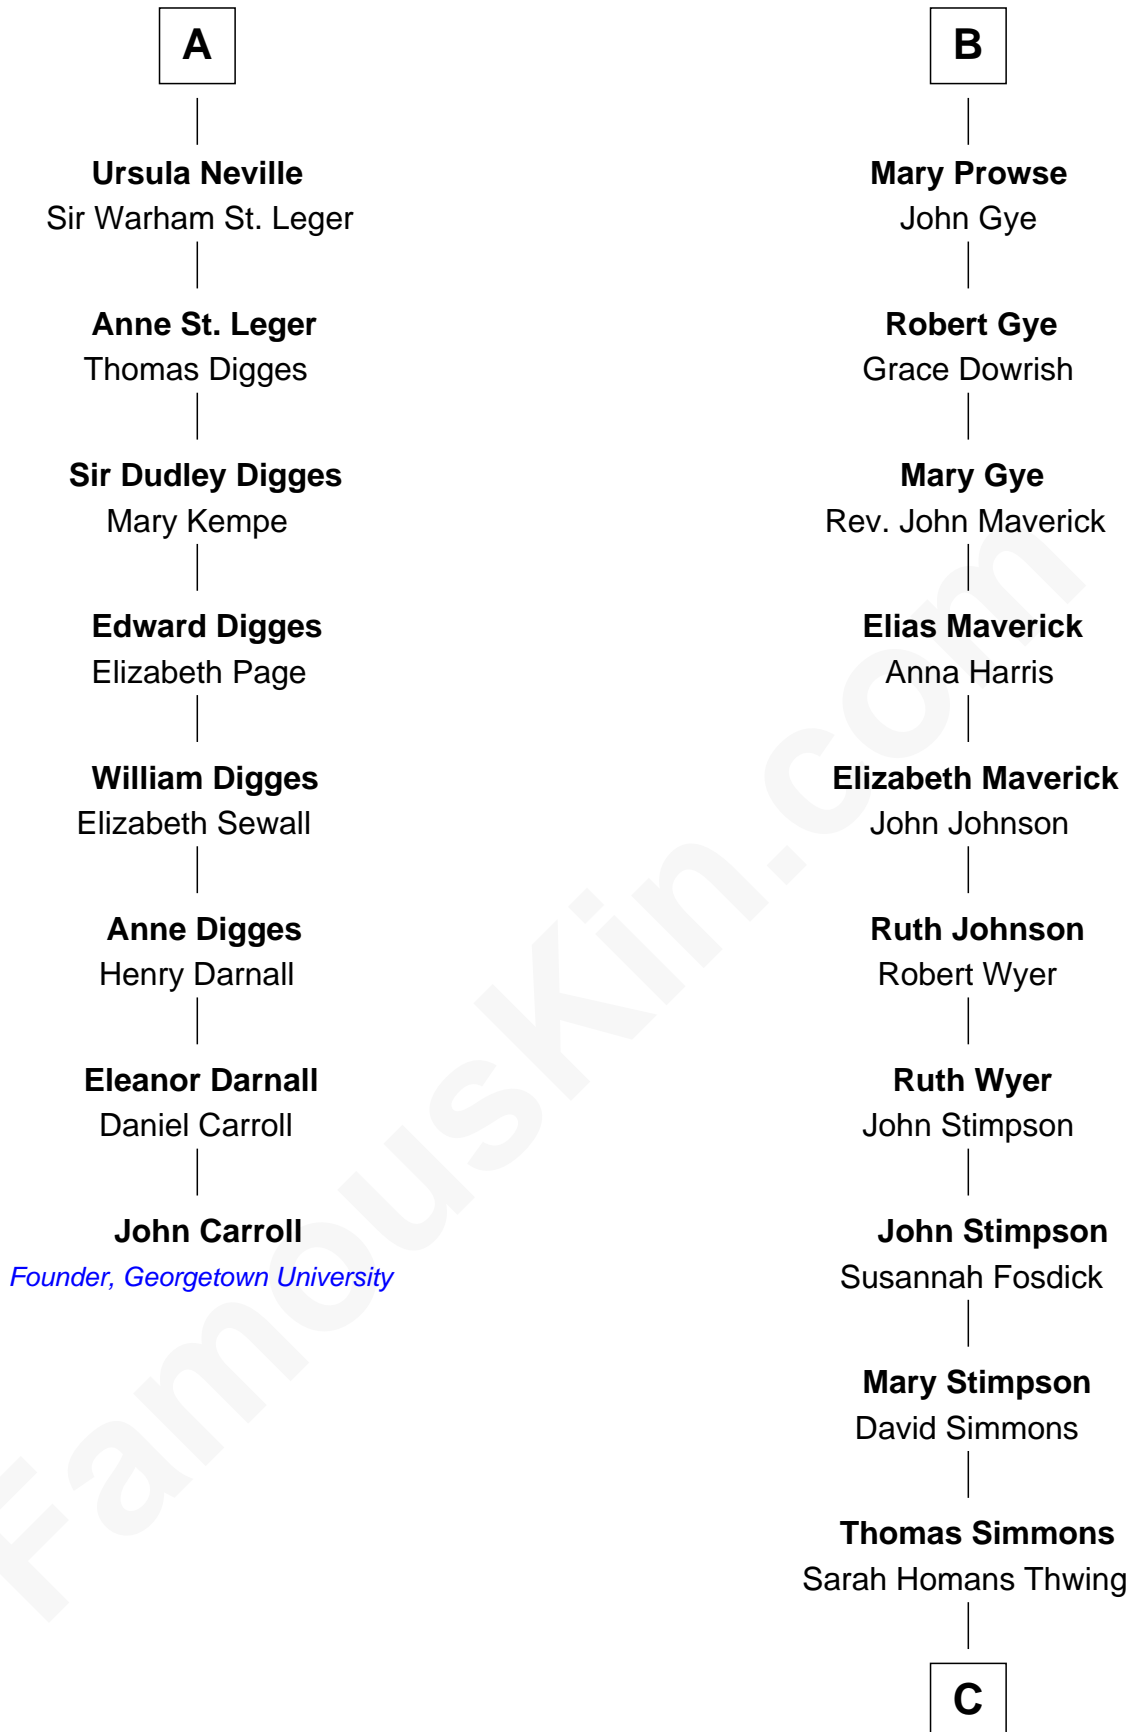

FamousKin.com Relationship Chart of

John Carroll

Founder of Georgetown University

14th cousin 6 times removed of

Pete Seeger

American Folk Singer

Sir Maurice de Berkeley

Eve la Zouche

Thomas de Berkeley

Katherine de Clyvedon

Sir John Berkeley

Elizabeth Betteshorne

Eleanor Berkeley

Sir Richard Poynings

Eleanor Poynings

Sir Henry Percy

John Maltravers

Sir John Maltravers

Gwenthin - - - - -

Eleanor Maltravers

John Fitzalan

Joan Fitzalan

Sir William Echyngham

Joan Echyngham

Sir John Bayntun

Henry Bayntun

- - - - -

Jane Bayntun

Thomas Prowse

B

C

Elsie Thwing Simmons