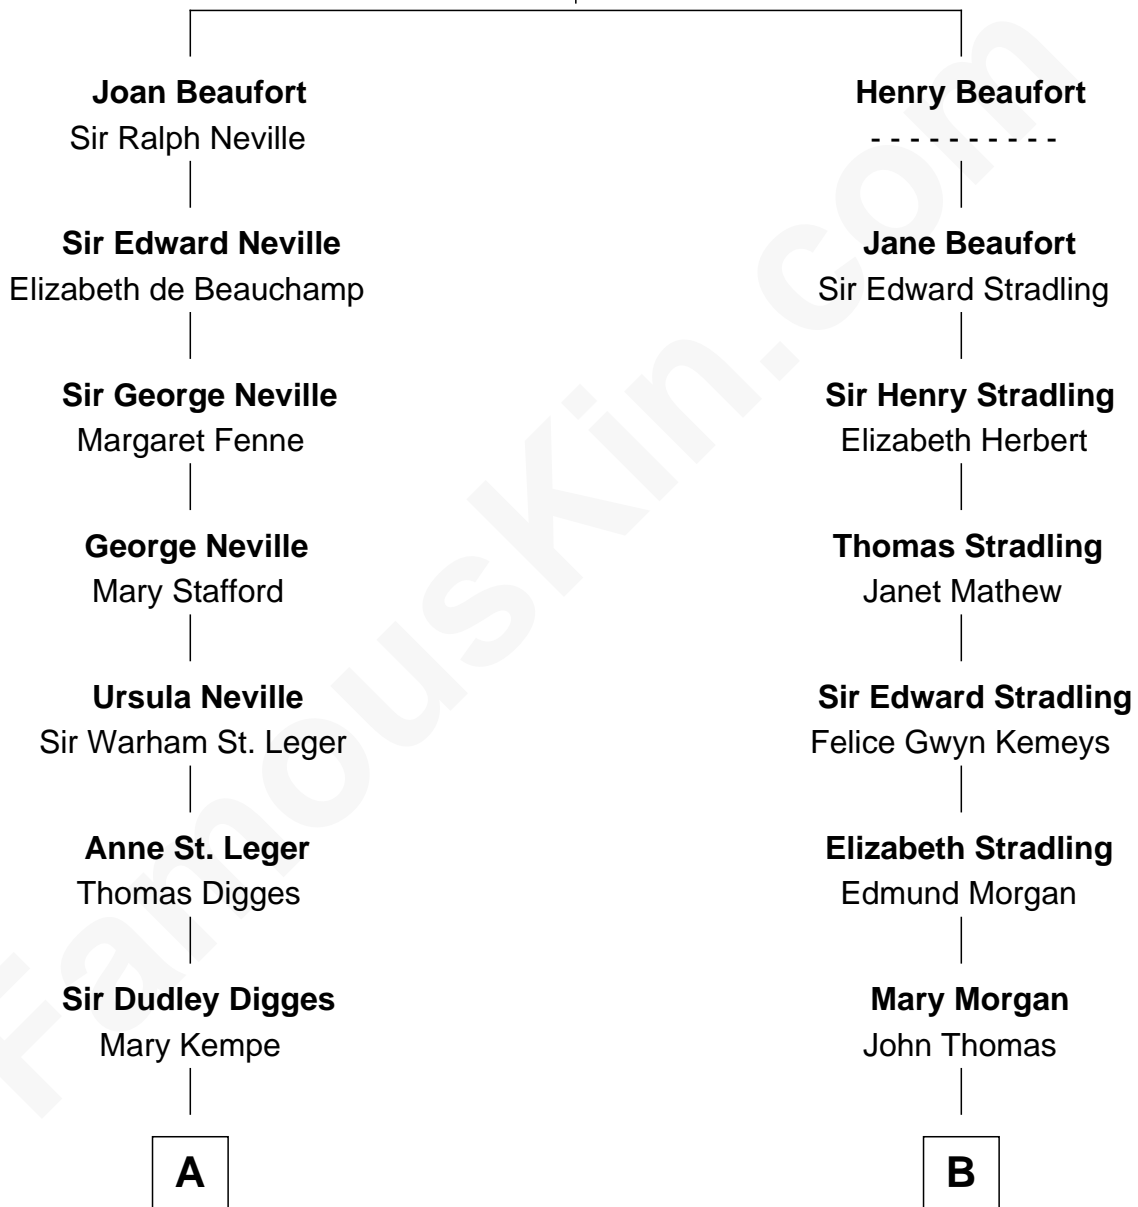

# FamousKin.com Relationship Chart of

**John Carroll**

*Founder of Georgetown University*

**11th cousin 9 times removed of**

**Sally Ride**

*1st American Woman in Space*

**John of Gaunt**  
Katherine Roet

**C**

**Charles Everroad Richardson**

Blanche Gibson

**Jennie Mae Richardson**

Thomas Vernam Ride

**Dale Burdell Ride**

Carol Joyce Anderson

**Sally Ride**

*1st American Woman in Space*