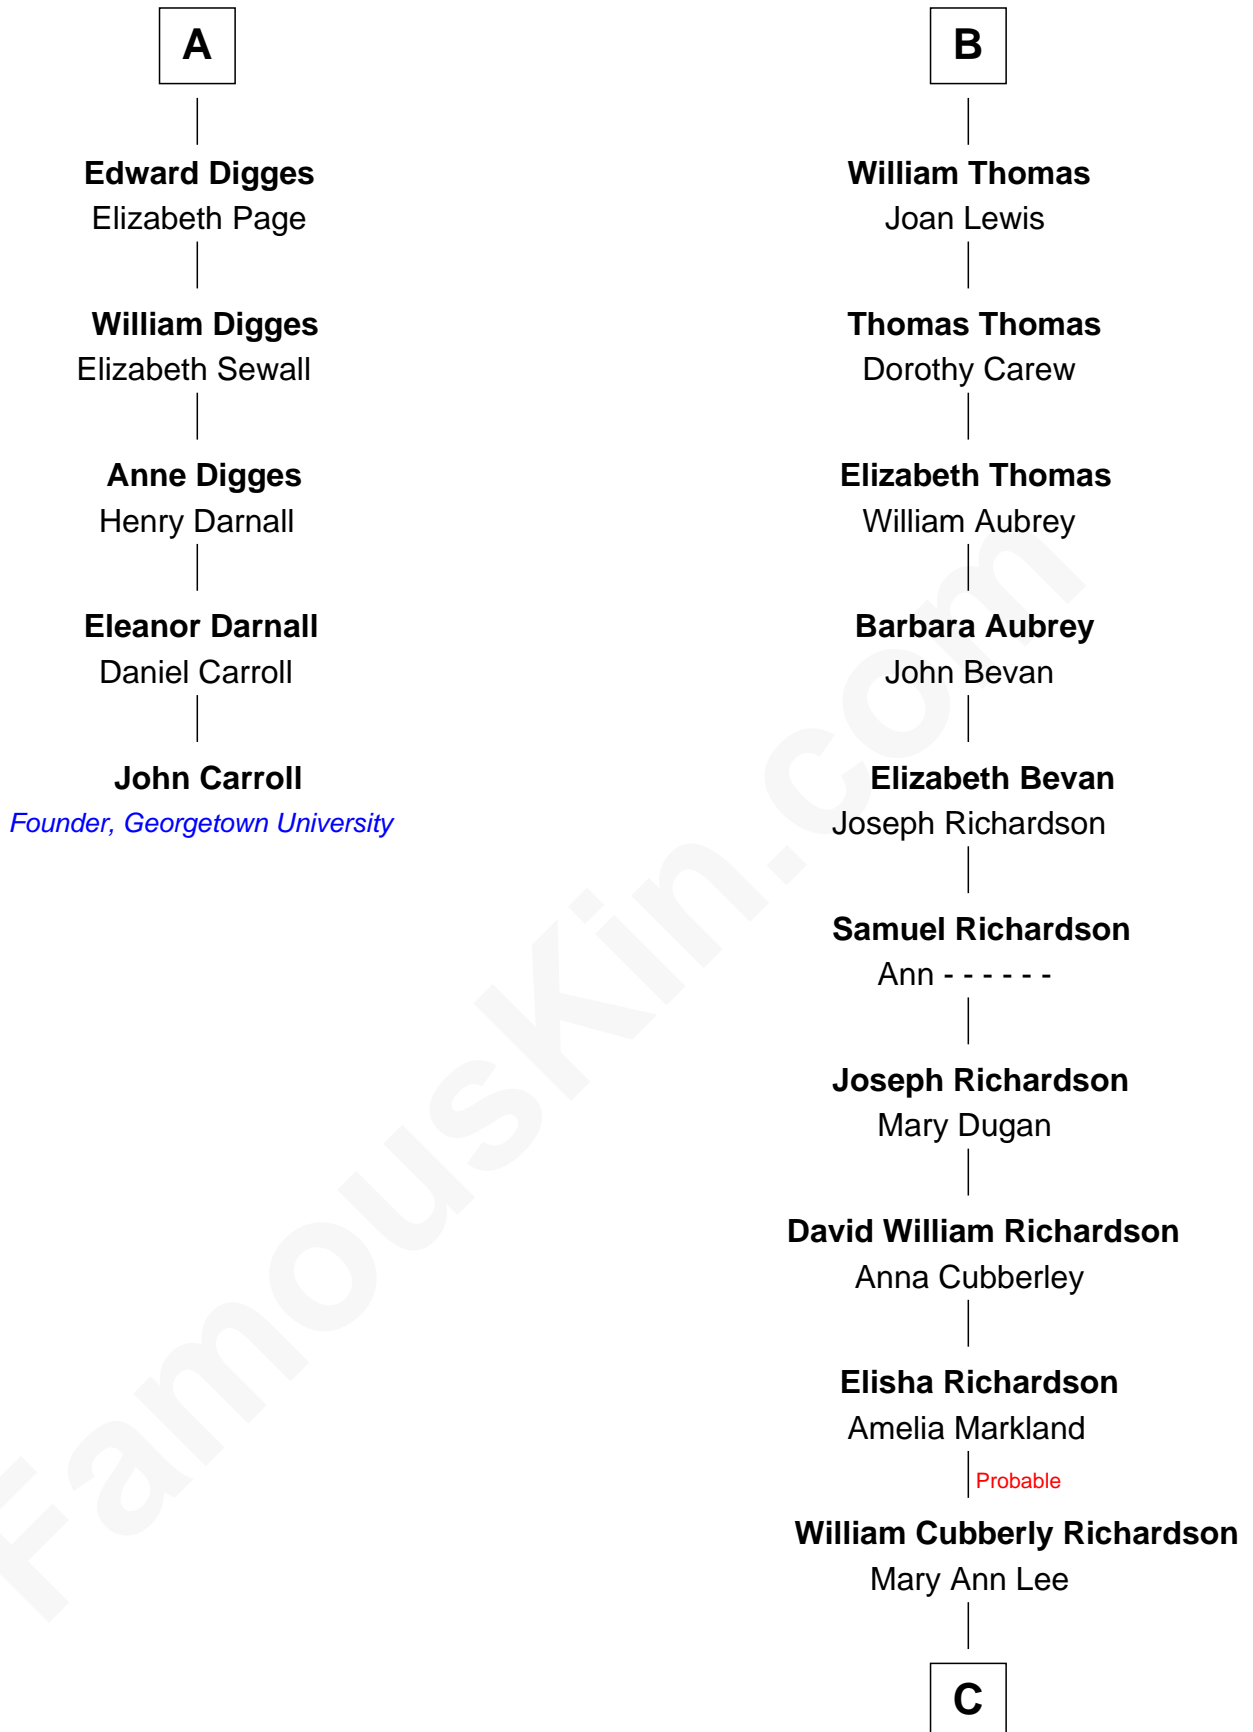

# FamousKin.com Relationship Chart of

**John Carroll**

*Founder of Georgetown University*

**11th cousin 9 times removed of**

**Sally Ride**

*1st American Woman in Space*

**John of Gaunt**  
Katherine Roet

**C**

**Charles Everroad Richardson**

Blanche Gibson

**Jennie Mae Richardson**

Thomas Vernam Ride

**Dale Burdell Ride**

Carol Joyce Anderson

**Sally Ride**

*1st American Woman in Space*